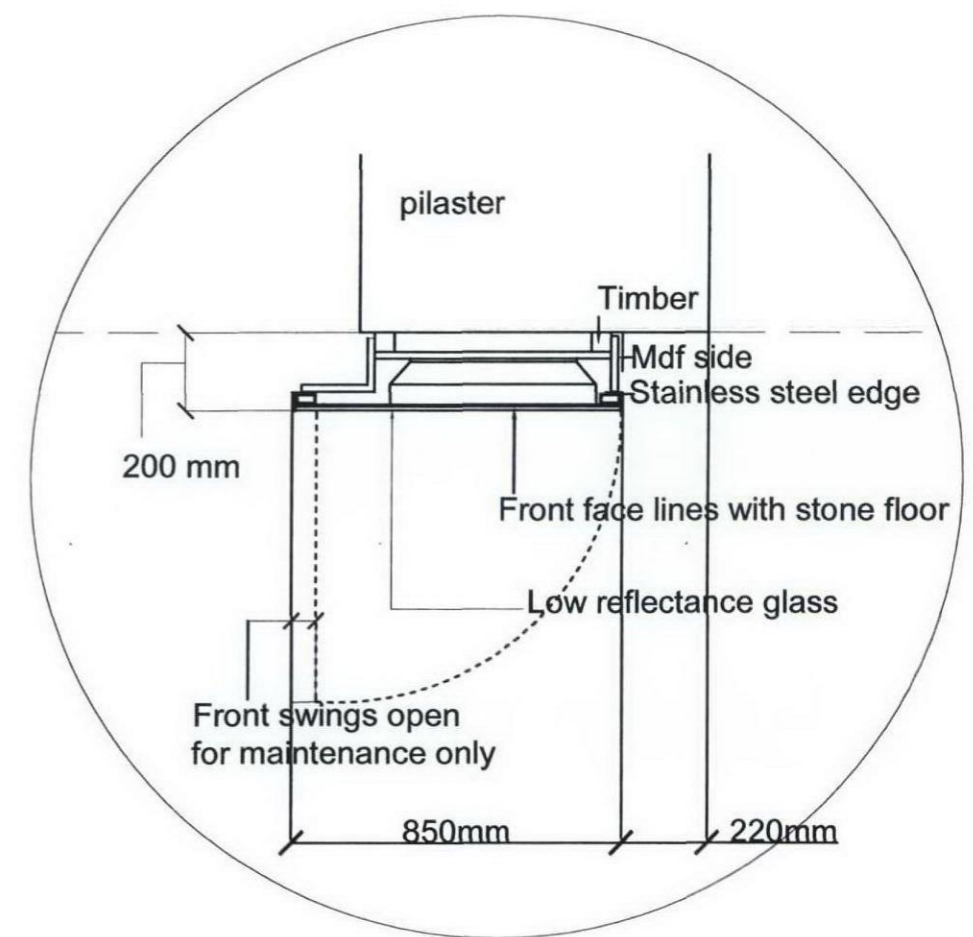

Details of east side of Montague Place entrance, as proposed
 Note: west side to be similar

THE BRITISH MUSEUM GREAT RUSSELL STREET, LONDON WC1B 3DG <small>Tel: 020 7323 8000</small>		
JOB: Proposal to add 'What's on' monitors in the south cloakroom and the North entrance of the Museum		
TITLE: Plan and Elevation North Entrance Detail, as proposed		
SCALE: 1:30@A3 1:20@A3	DATE: May 10	DRAWN: CHECKED:
DRAWING NUMBER: 08	REV.	