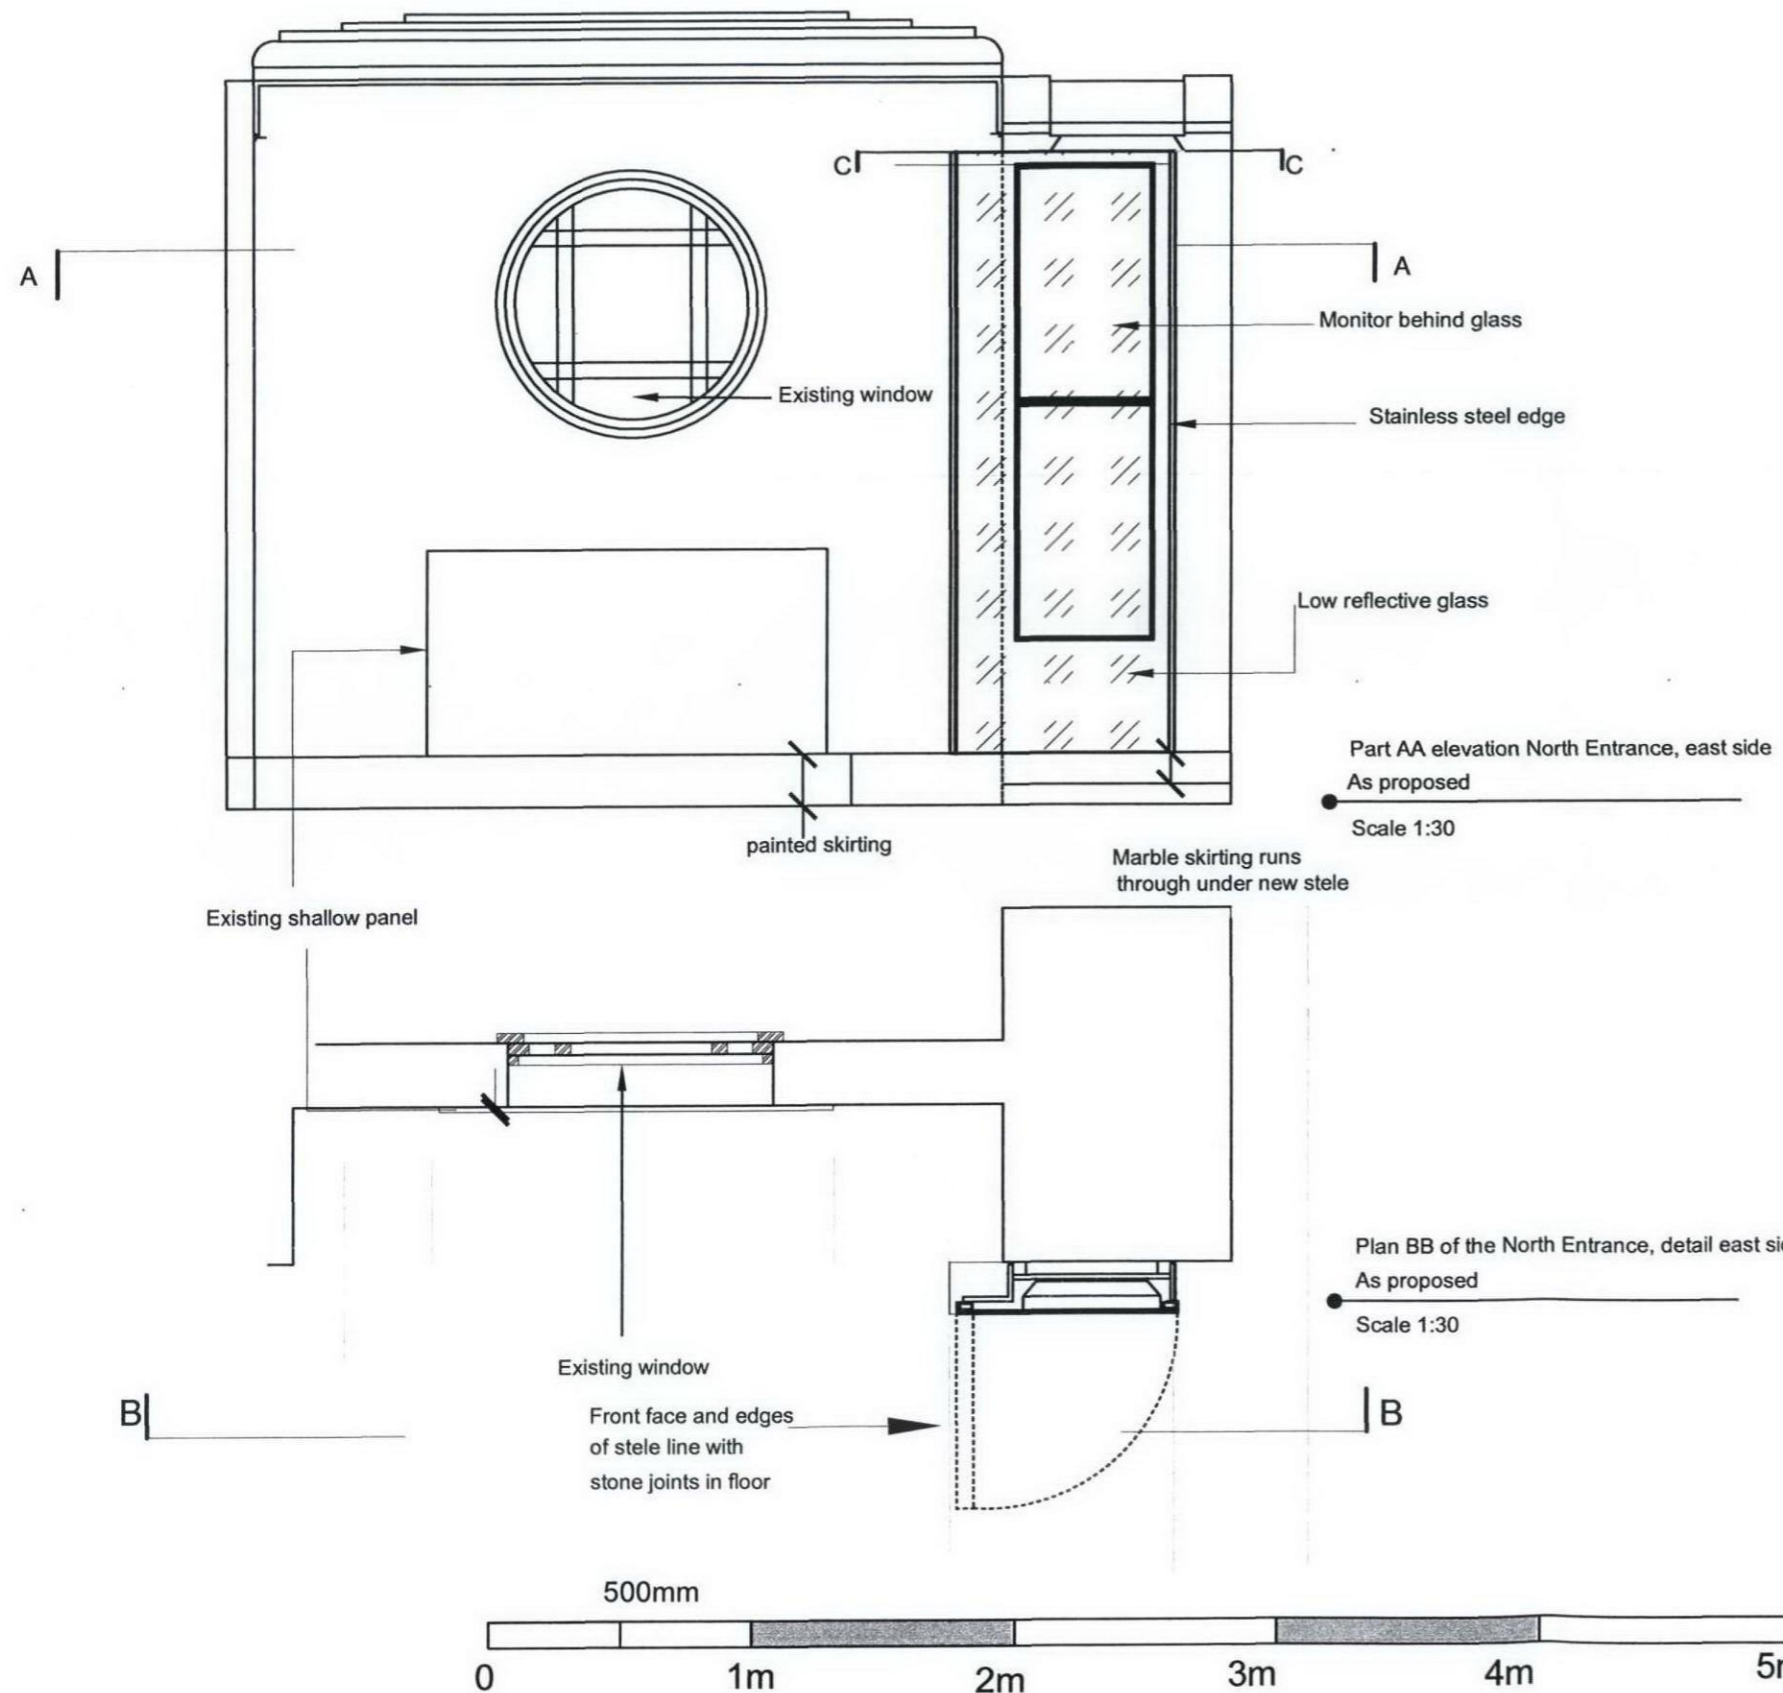

Details of east side of Montague Place entrance, as proposed
 Note: west side to be similar

THE BRITISH MUSEUM GREAT RUSSELL STREET, LONDON WC1B 3DG <small>Tel: 020 7323 8000</small>		
JOB: Proposal to add 'What's on' monitors in the south cloakroom and the North entrance of the Museum		
TITLE: Plan and Elevation North Entrance Detail, as proposed		
SCALE: 1:30@A3 1:20@A3	DATE: May 10	DRAWN: CHECKED:
DRAWING NUMBER: 08	REV.	