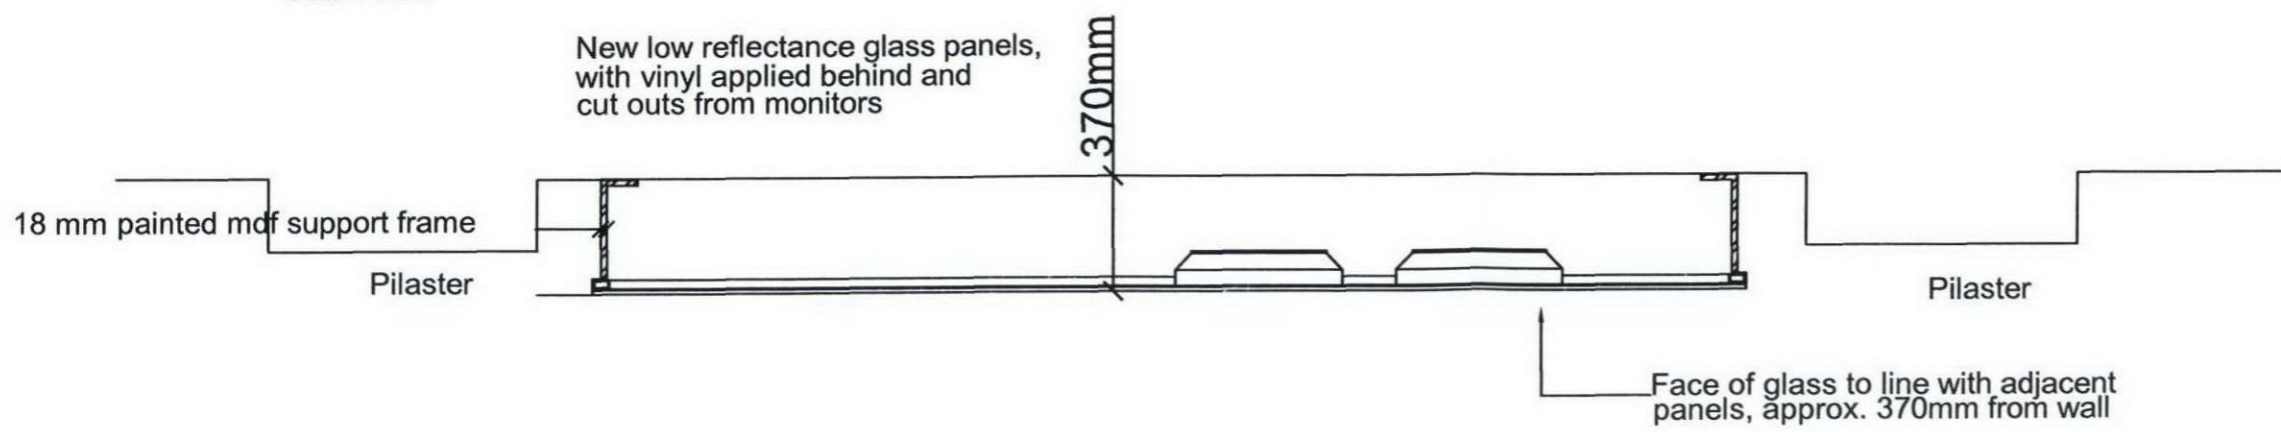

Notes
 No dimensions to be scaled from this drawing. All dimensions to be checked on site. Where discrepancy occurs between specification and drawings the contract administrator must be notified.
 THIS DRAWING IS COPYRIGHT

Detail, front elevation CC of one of two glass panels
 Scale 1:25

Plan section DD of one of two glass panels
 Scale 1:25

THE BRITISH MUSEUM GREAT RUSSELL STREET, LONDON WC1B 3DG Tel: 020 7323 8000		
JOB: Proposal to add 'What's on' monitors in the south cloakroom and the North entrance of the Museum		
TITLE: South Cloakroom As proposed, detail		
SCALE: 1:25@A3	DATE: May 10	DRAWN: CHECKED:
DRAWING NUMBER: 04		REV.