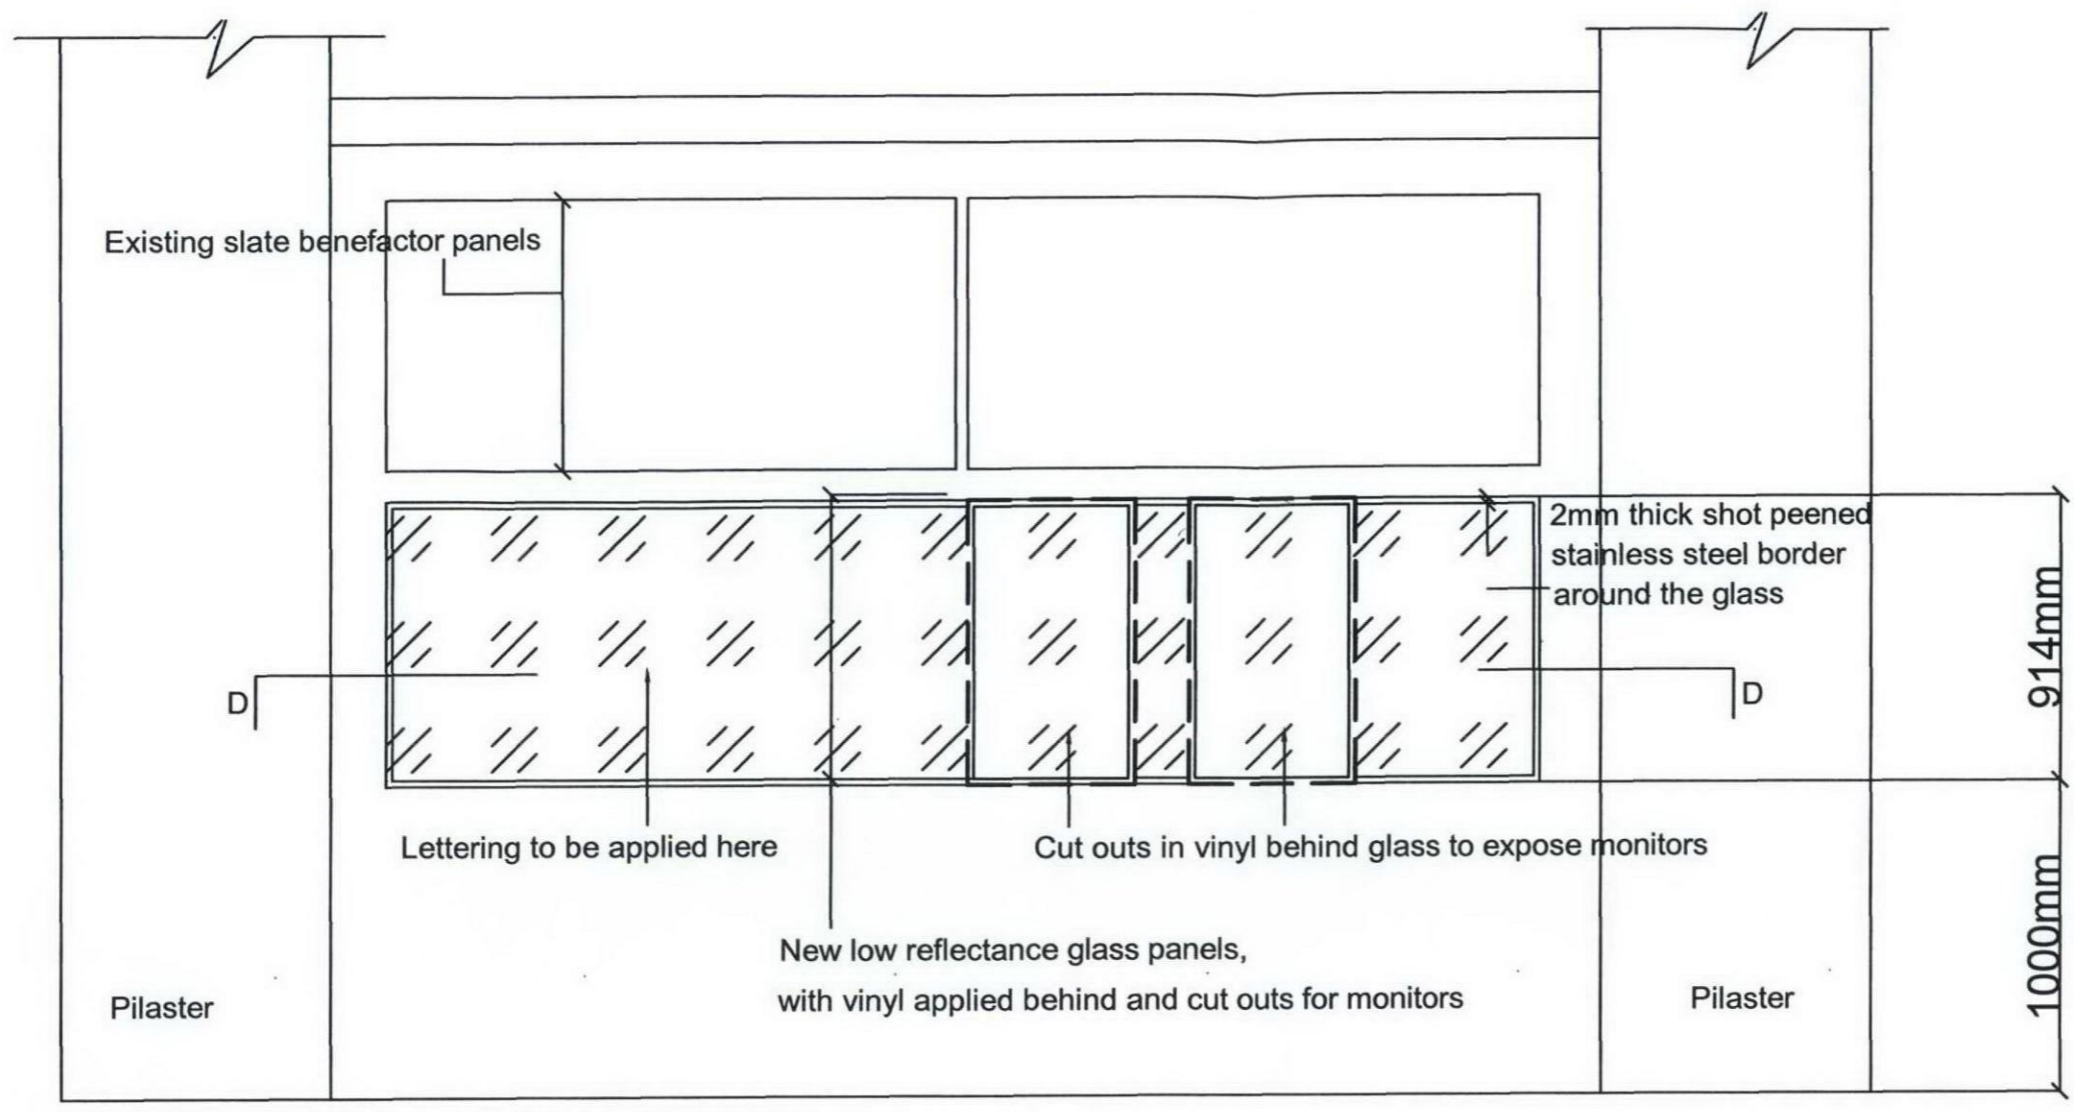

Notes
 No dimensions to be scaled from this drawing. All dimensions to be checked on site. Where discrepancy occurs between specification and drawings the contract administrator must be notified.
 THIS DRAWING IS COPYRIGHT

Detail, front elevation CC of one of two glass panels
 Scale 1:25

Plan section DD of one of two glass panels
 Scale 1:25

THE BRITISH MUSEUM GREAT RUSSELL STREET, LONDON WC1B 3DG Tel: 020 7323 8000		
JOB: Proposal to add 'What's on' monitors in the south cloakroom and the North entrance of the Museum		
TITLE: South Cloakroom As proposed, detail		
SCALE: 1:25@A3	DATE: May 10	DRAWN: CHECKED:
DRAWING NUMBER: 04		REV.