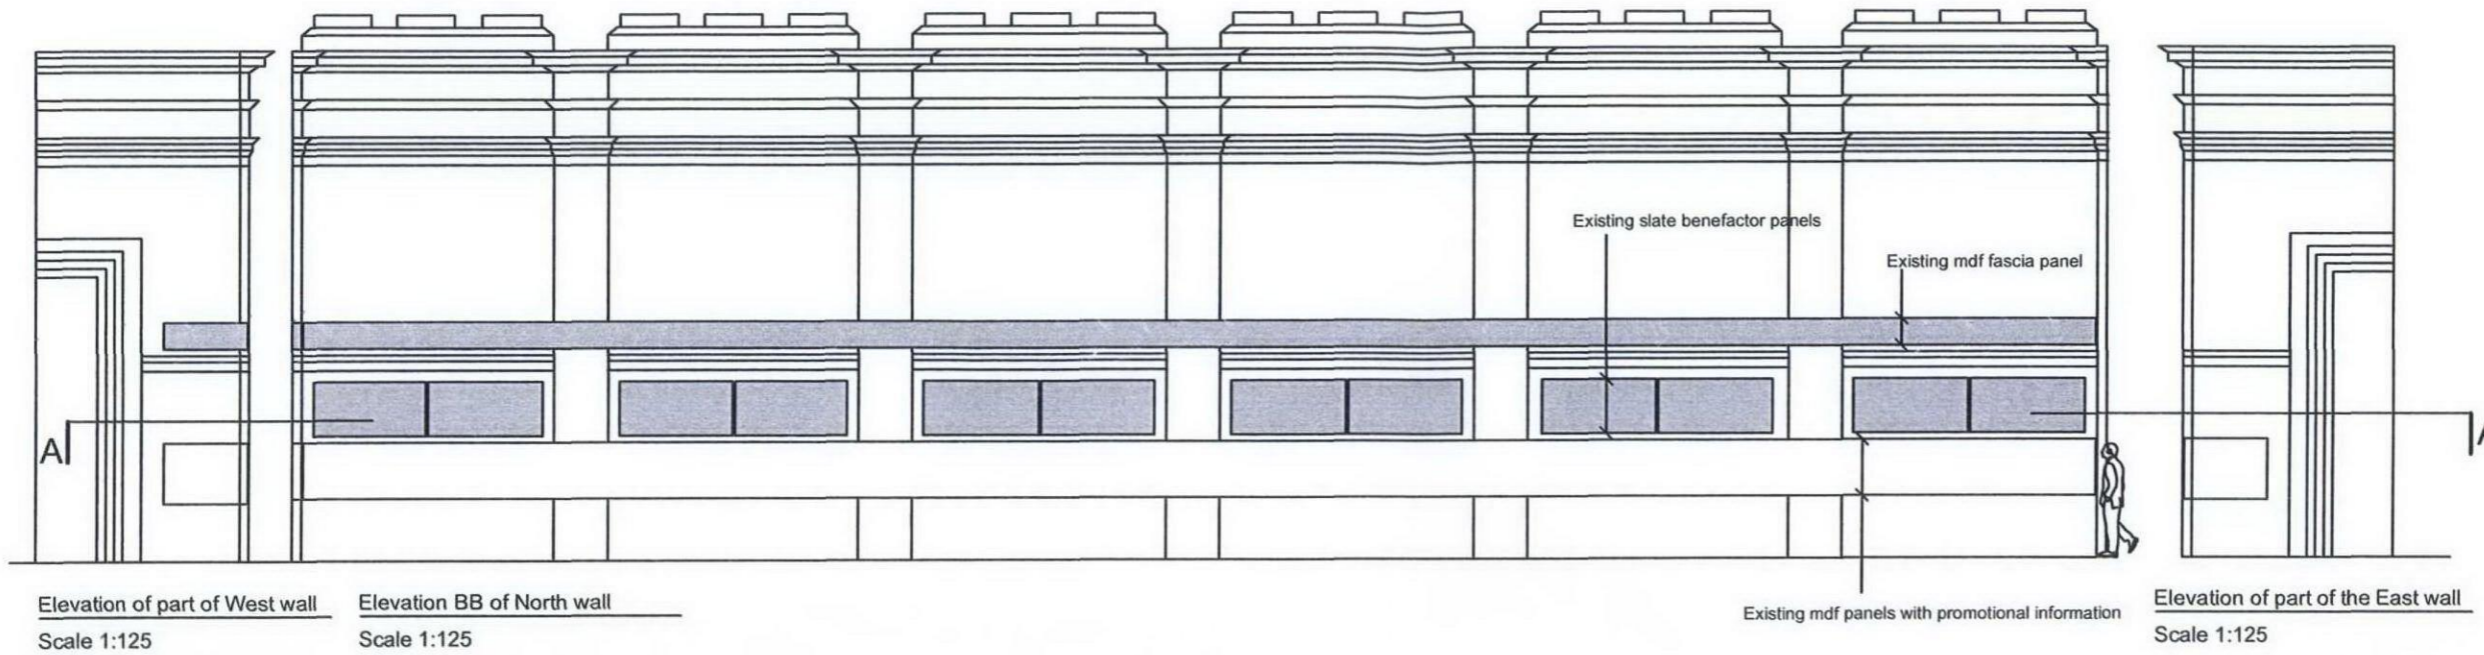

South Cloakroom, as existing

THE BRITISH MUSEUM GREAT RUSSELL STREET, LONDON WC1B 3DG <small>Tel: 020 7323 8300</small>	
JOB: Proposal to add 'What's on' monitors in the south cloakroom and the North entrance of the Museum	
TITLE: South Cloakroom As existing	
SCALE: 1:125@A3	DATE: May 10
SHEET:	DRAWN: CHECKED:
DRAWING NUMBER: 02	REV.