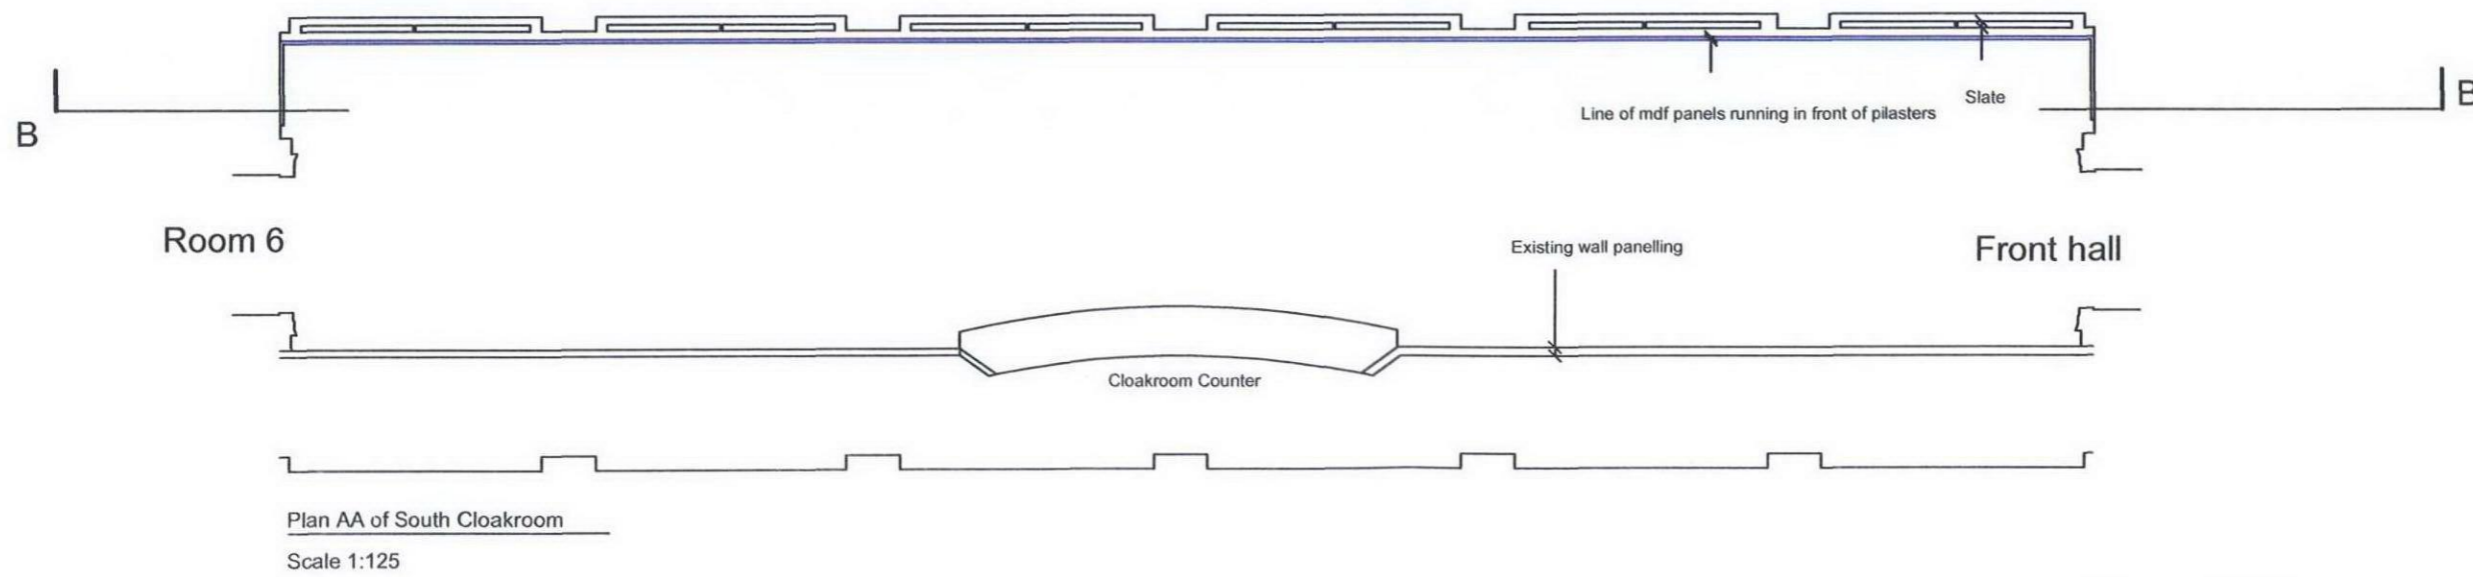

Notes
 No dimensions to be scaled from this drawing. All dimensions to be checked on site. Where discrepancy occurs between specification and drawings the contract administrator must be notified.
 THIS DRAWING IS COPYRIGHT

South Cloakroom, as existing

THE BRITISH MUSEUM GREAT RUSSELL STREET, LONDON WC1B 3DG <small>Tel: 020 7323 8300</small>	
JOB: Proposal to add 'What's on' monitors in the south cloakroom and the North entrance of the Museum	
TITLE: South Cloakroom As existing	
SCALE: 1:125@A3	DATE: May 10
SHEET:	DRAWN: CHECKED:
DRAWING NUMBER: 02	REV.