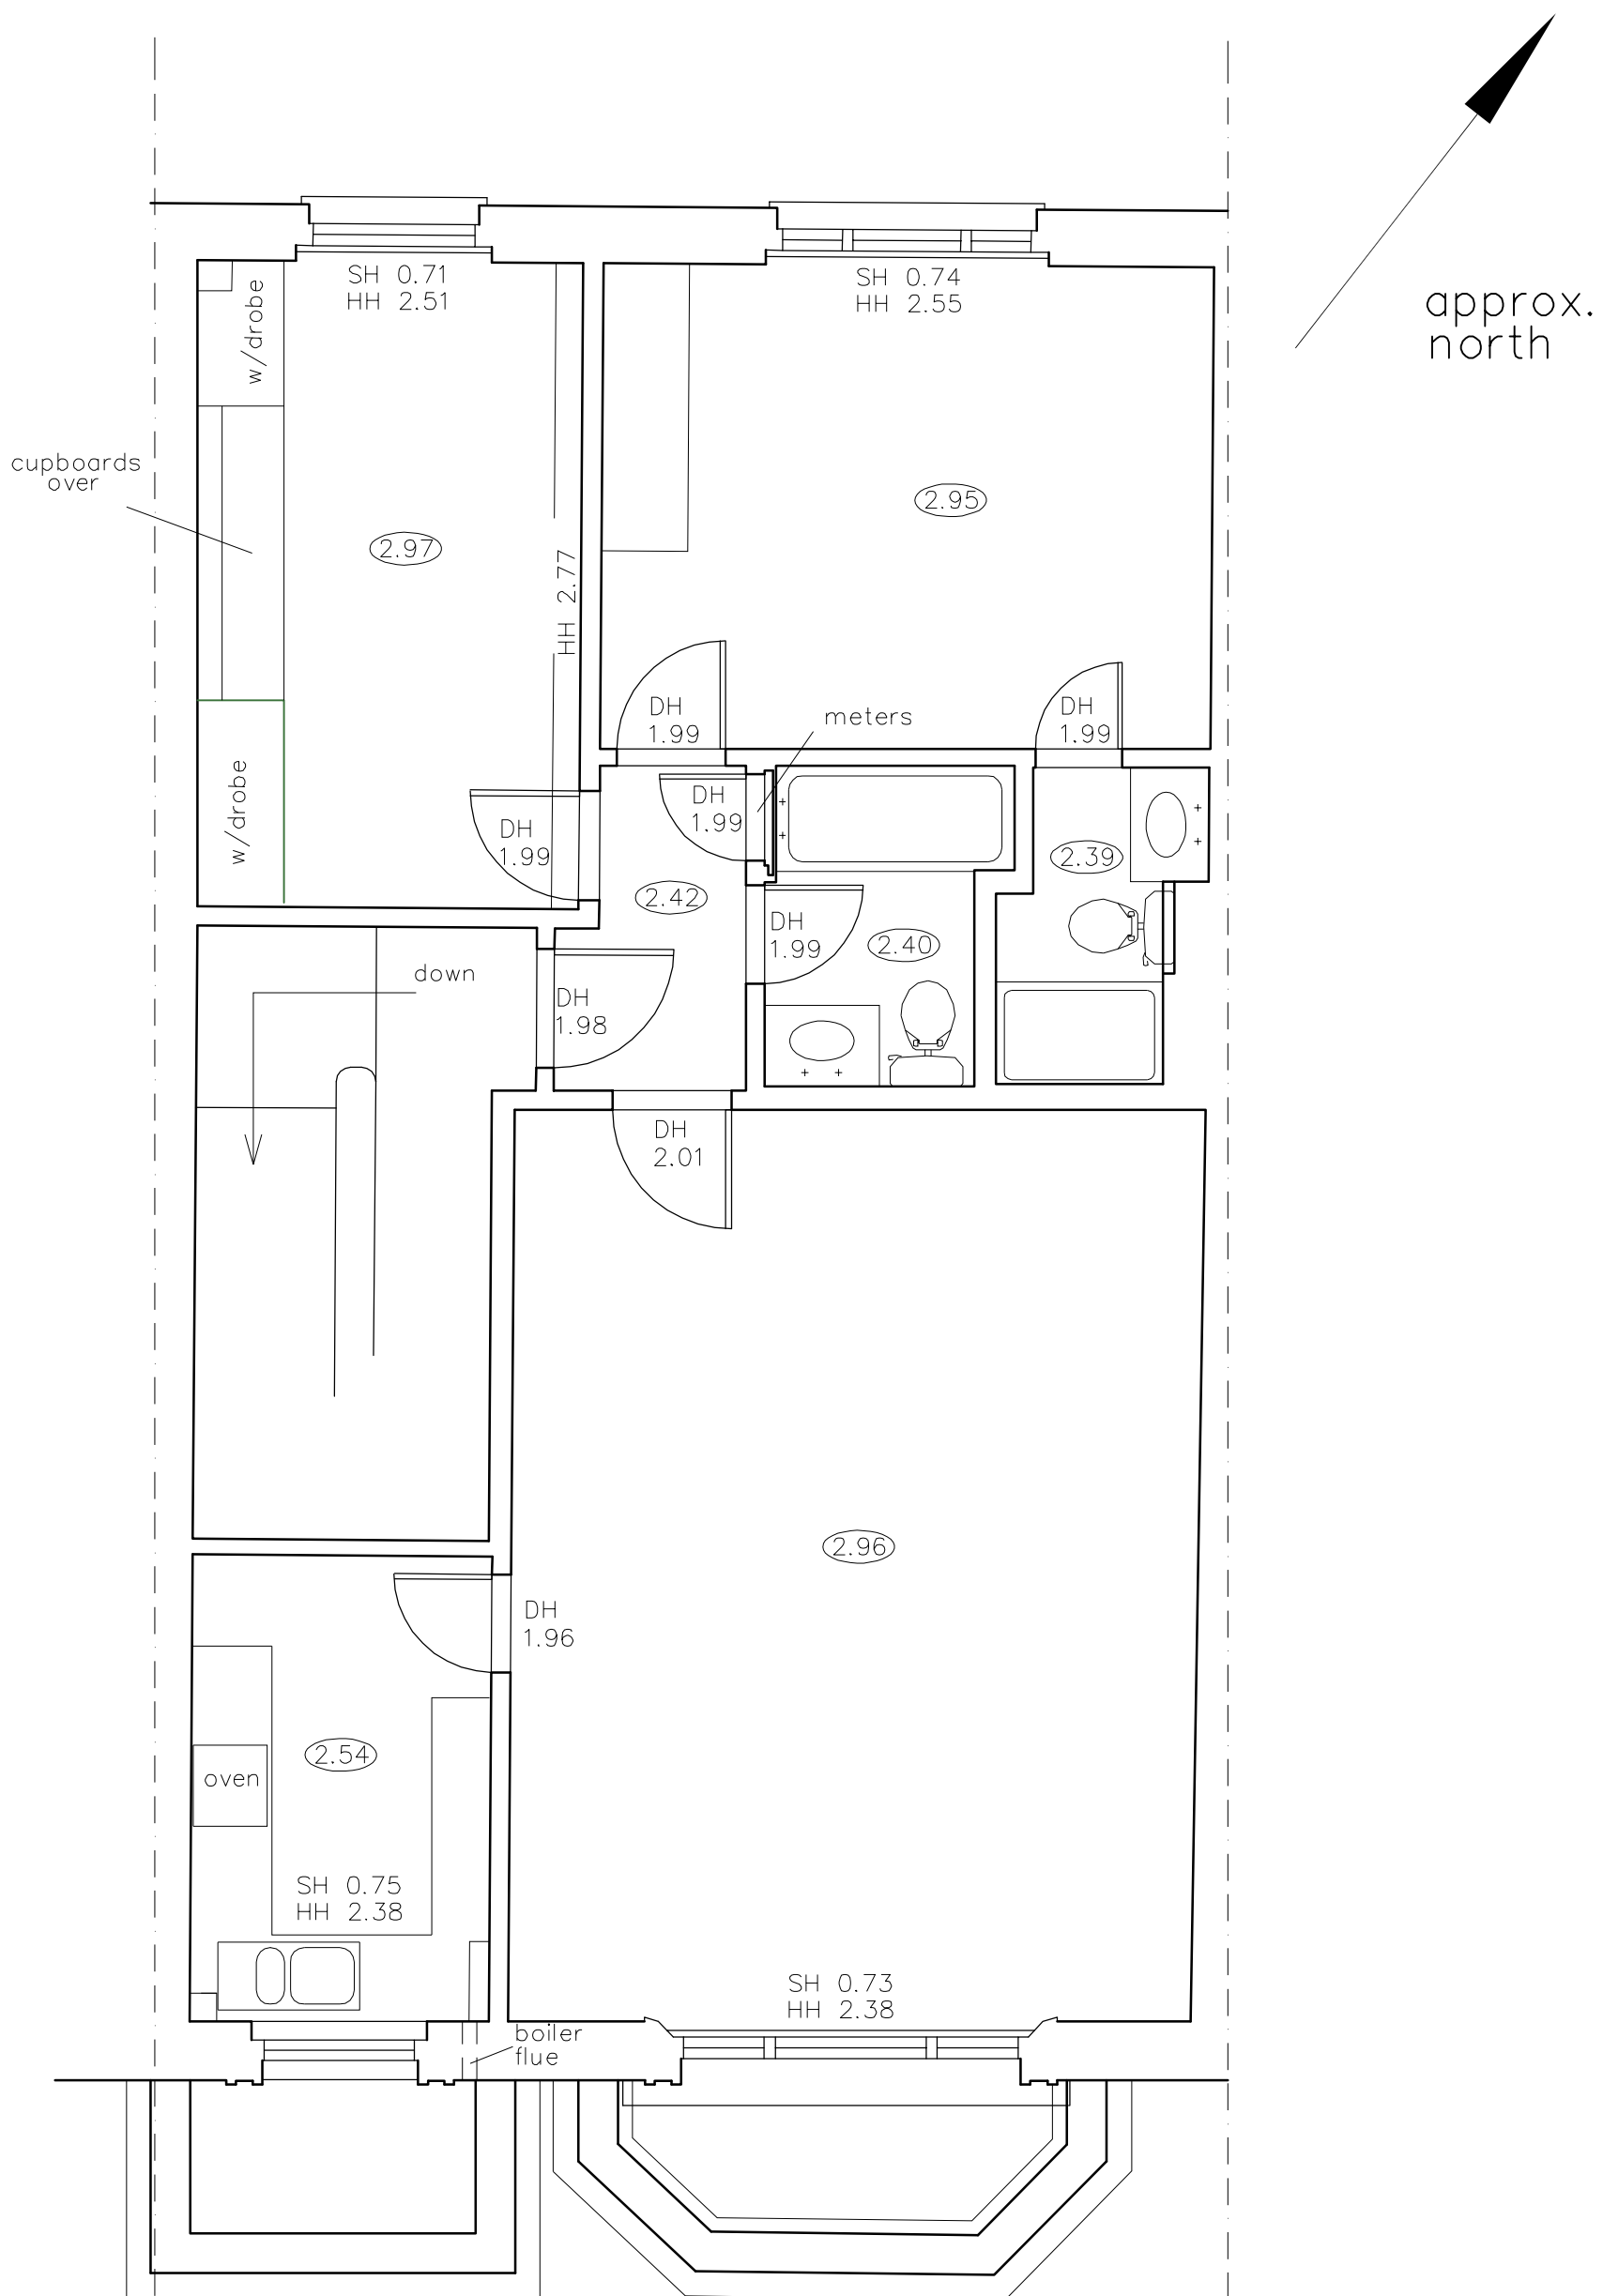

DO NOT SCALE FROM THIS DRAWING
THIS DRAWING IS COPYRIGHT

NOTES:

REVISIONS:

PROJECT:
9C BELSIZE AVENUE
LONDON NW3 4BL

Scale:
1:50@A3

Date:
21.05.10

KASIA WHITFIELD
Design Consultant

DRAWING TITLE:
FIRST FLOOR PLAN
as Existing

Dwg No:
BA1-EX2

Rev:

Tel: 020 75869624
Mob: 07985 035333
email: Kasia_Whitfield@hotmail.com