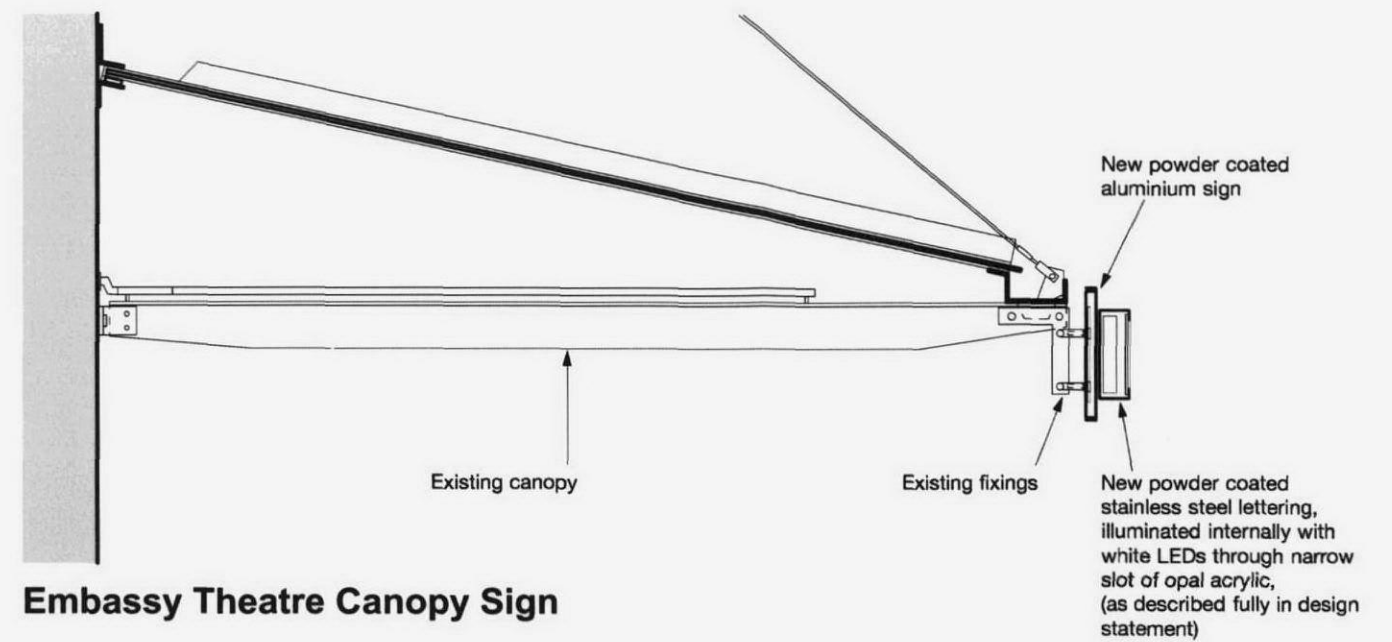

West Block Sign to Eton Avenue

Embassy Theatre Side Sign

Embassy Theatre Canopy Sign

REVISIONS				DRAWING TITLE		
				CENTRAL SCHOOL OF SPEECH & DRAMA, 64 ETON AVE. NW3 3HY		
				Sections through Proposed Signage		
A	General Update	NK	12.01.10	Scale 1:20	No. 0809_P49_A	
No.	Description	By	Date	Drawn NK	Checked BK	Date 10.11.2009