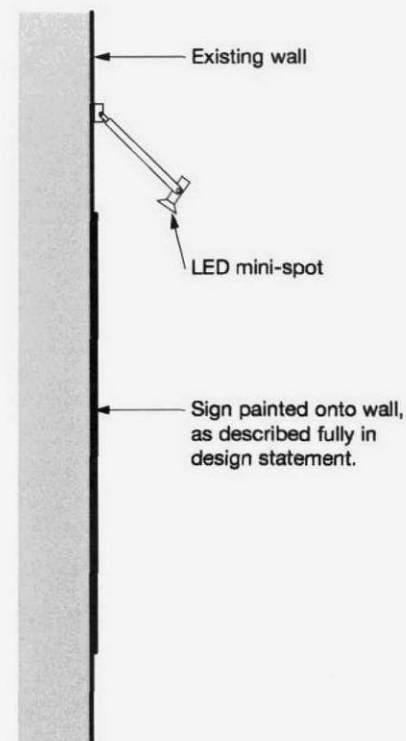

West Block Sign to Eton Avenue

Embassy Theatre Side Sign

Embassy Theatre Canopy Sign

REVISIONS				DRAWING TITLE		
				CENTRAL SCHOOL OF SPEECH & DRAMA, 64 ETON AVE. NW3 3HY		
				Sections through Proposed Signage		
A	General Update	NK	12.01.10	Scale 1:20	No. 0809_P49_A	
No.	Description	By	Date	Drawn NK	Checked BK	Date 10.11.2009