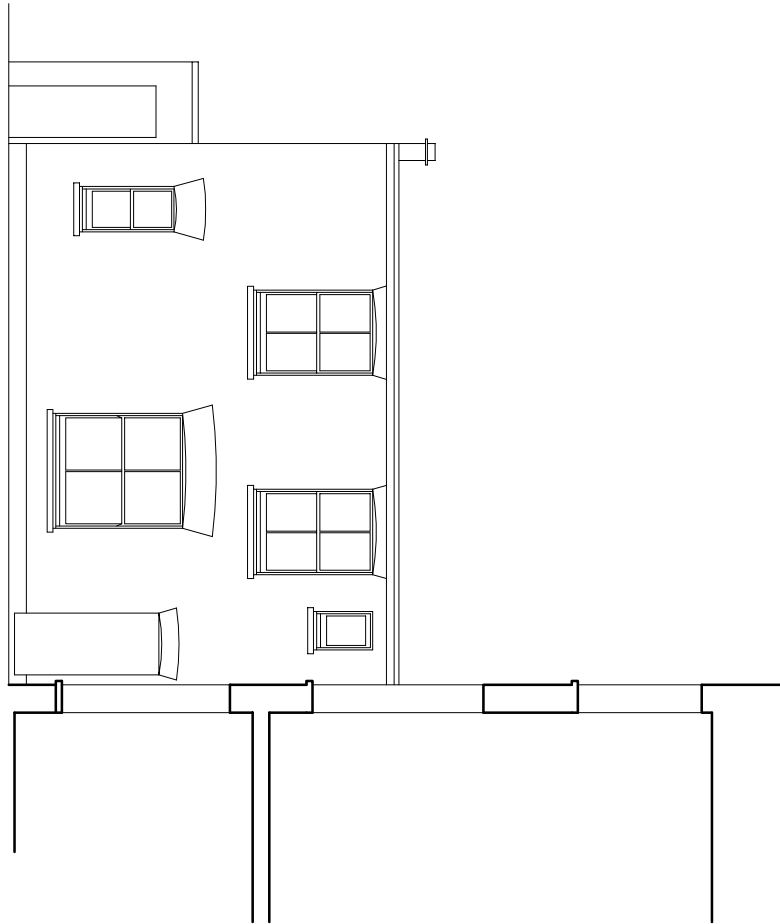

REAR ELEVATION

SIDE ELEVATION

A4

Yiannis Pareas Chartered Architects
82 Mill Lane
London NW6 1NL
Tel 020 7431 5022

fax 020 7435 6571

97 MESSINA AVENUE
LONDON NW6 4LG

SCALE 1:100

REAR & SIDE ELEVATIONS
AS EXISTING

DRAWING NO 403/2