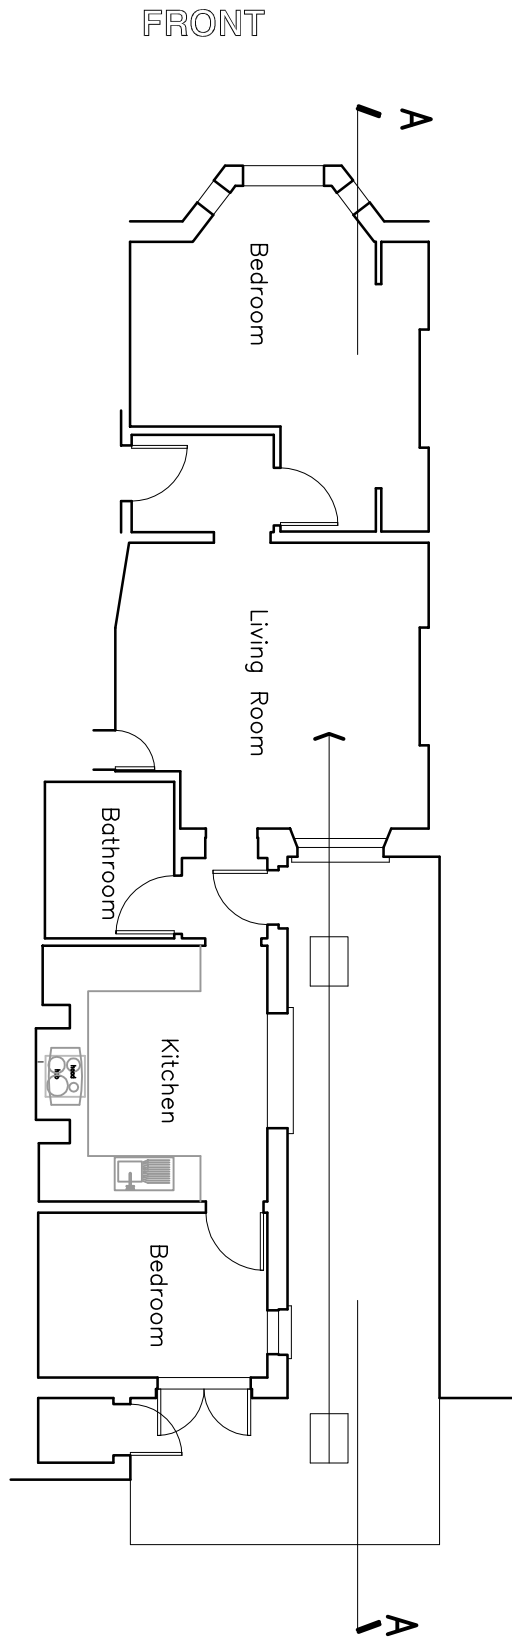

GROUND FLOOR PLAN

A4

Yiannis Pareas Chartered Architects
82 Mill Lane
London NW6 1NL

Tel 020 7431 5022 fax 020 7435 6571

97 MESSINA AVENUE
LONDON NW6 4LG

SCALE 1:100

PLAN
AS EXISTING

DRAWING NO 403/1