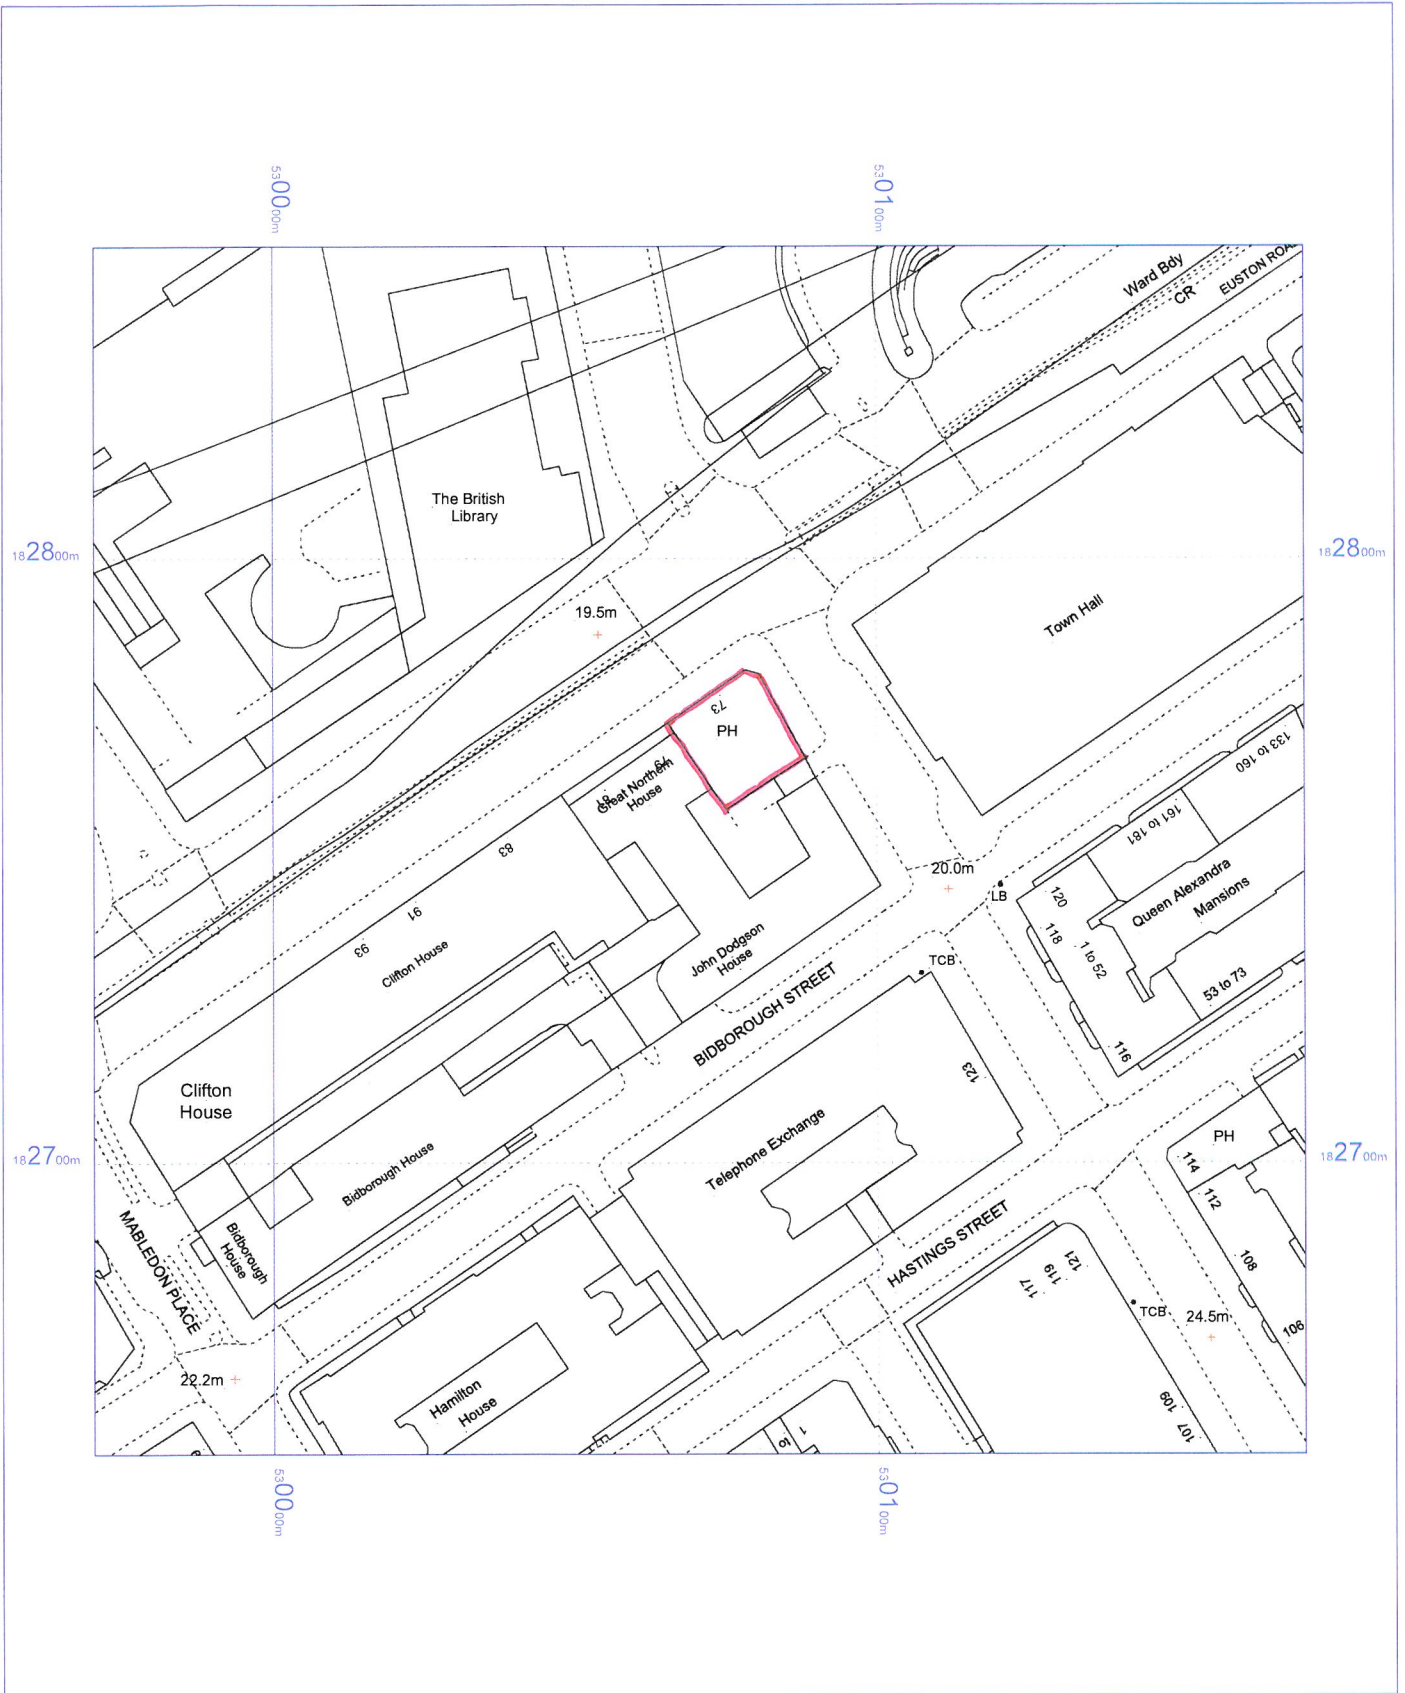

Oneill's London NW1 2QS

OS Mastermap
29 July 2010
www.centremapslive.com
1:1250 scale print at A4
©Crown Copyright. All rights reserved. Licence no. 10001998