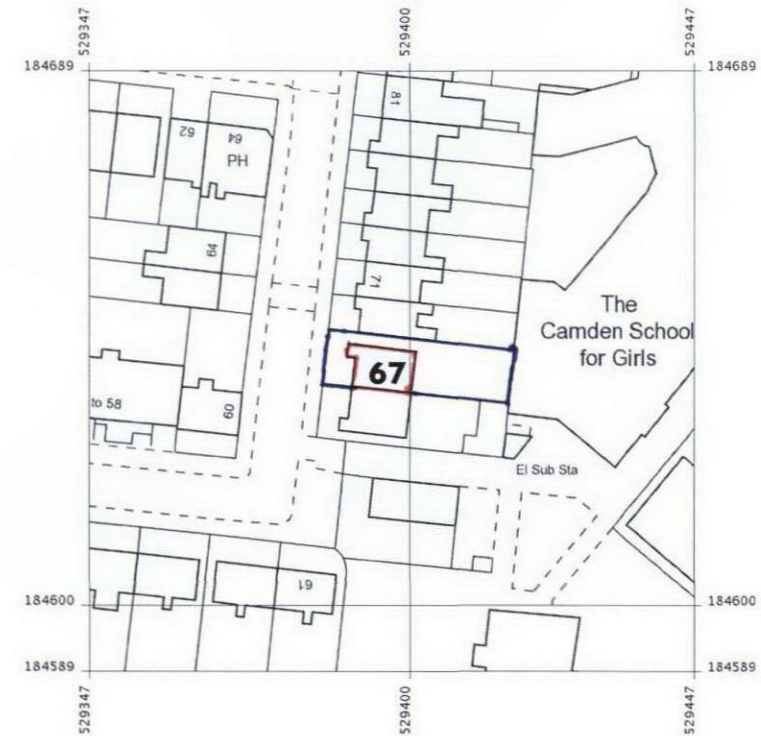

Site Location Map

Produced 17 Jun 2010 from the Ordnance Survey National Geographic Database and incorporating surveyed revision available at this date. Reproduction in whole or part is prohibited without the prior permission of Ordnance Survey. © Crown Copyright 2008.

Ordnance Survey and the OS Symbol are registered trademarks of Ordnance Survey, the national mapping agency of Great Britain.

The representation of a road, track or path is no evidence of a right of way. The representation of features as lines is no evidence of a property boundary.

67 BARTHOLOMEW ROAD
LONDON
NW5 2AH

Supplied by: **Stanfords**
Reference: OI179243
Centre coordinates: 529397 184639