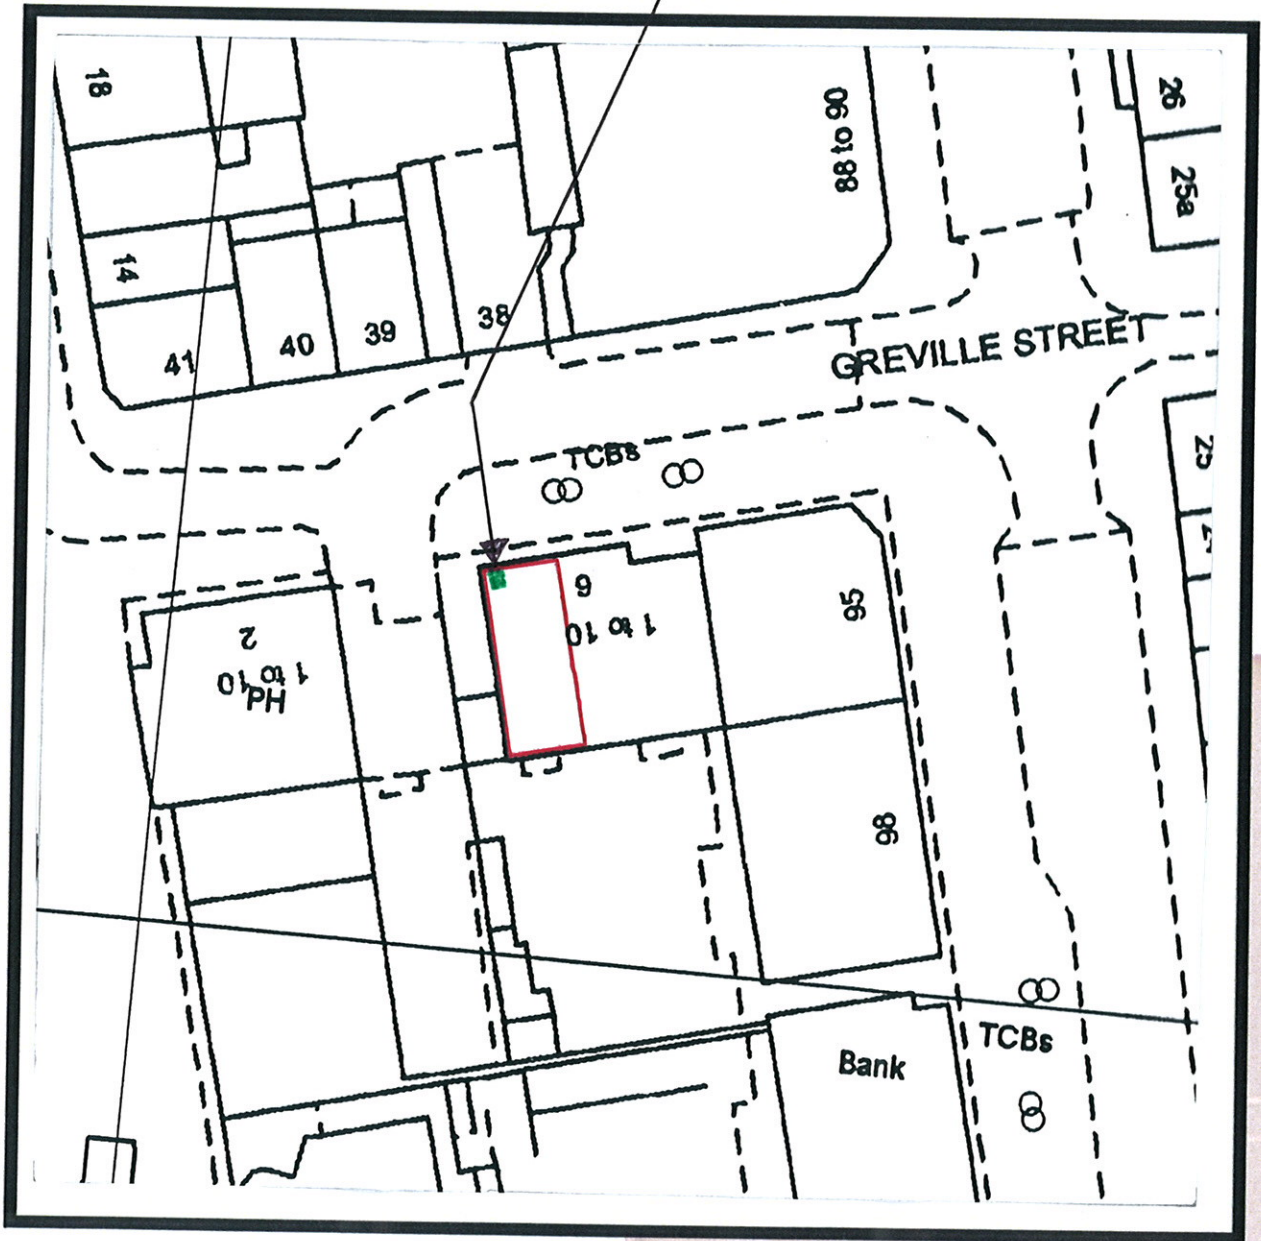

BLOCKPLAN

OUR REF: E006592

N

SCALE 1:500

ATM LOCATION WITH ADVERT ABOVE

ADDRESS:

City News, 5 Greville Street, Camden, London, EC1N 8PQ