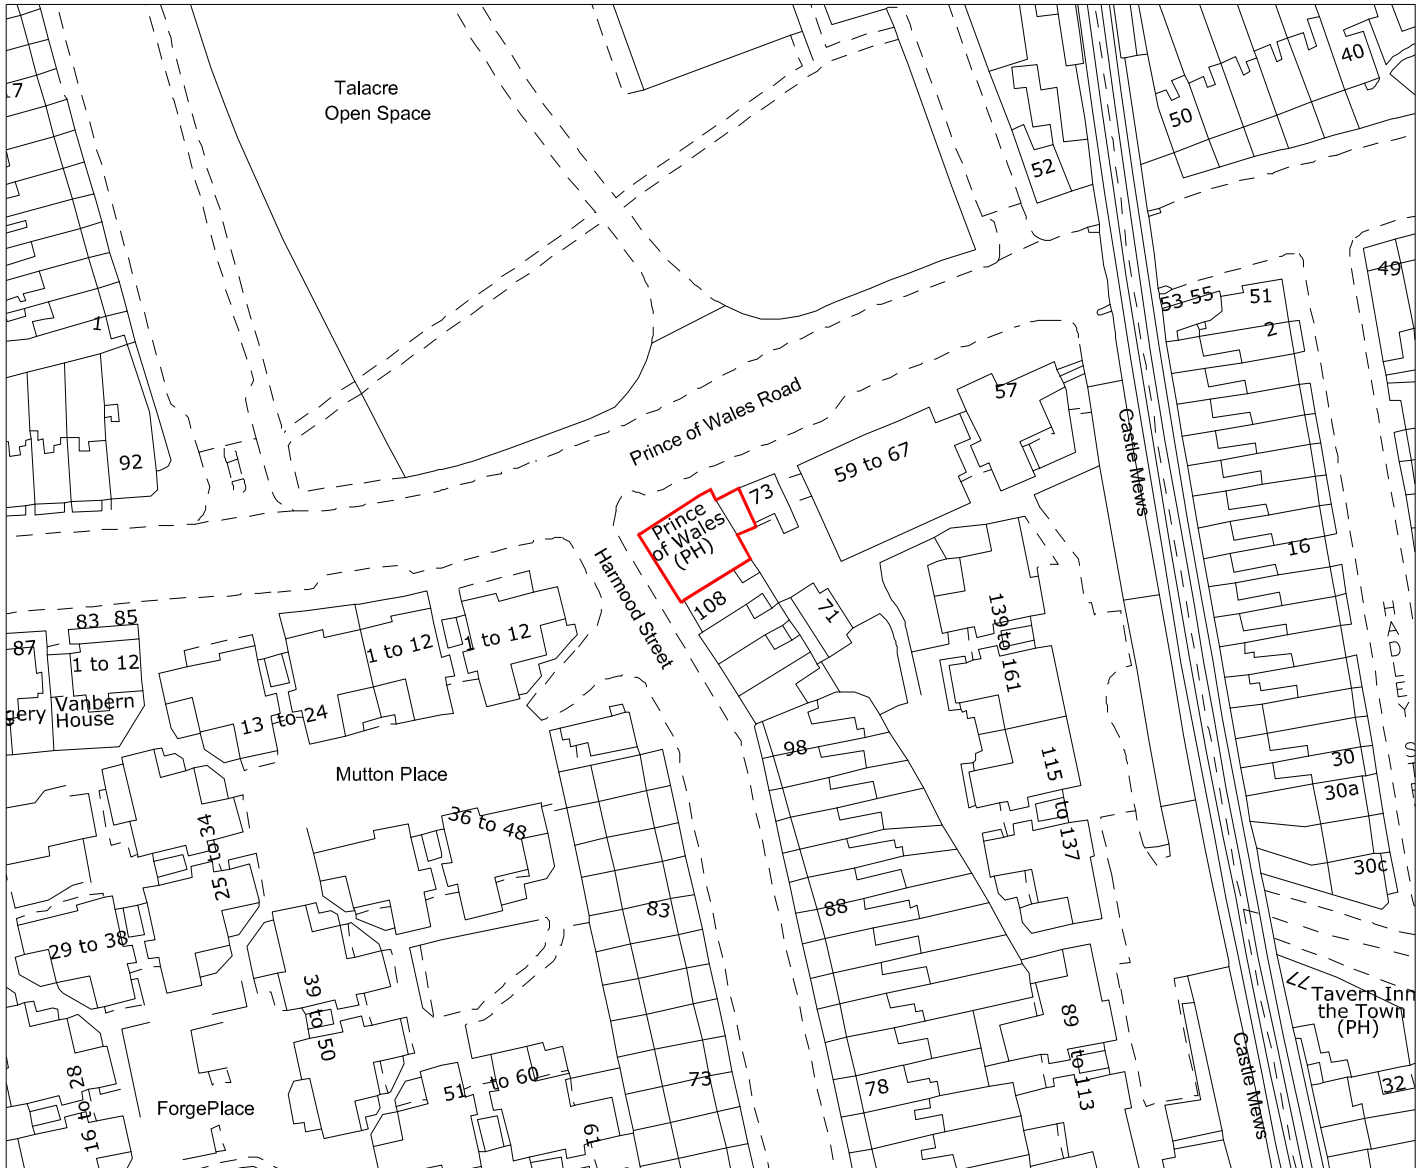

SITE LOCATION PLAN

SCALE 1:1250

The Prince of Wales P.H.
75 Prince of Wales Road,
London,
NW5 3LT

7506/OS