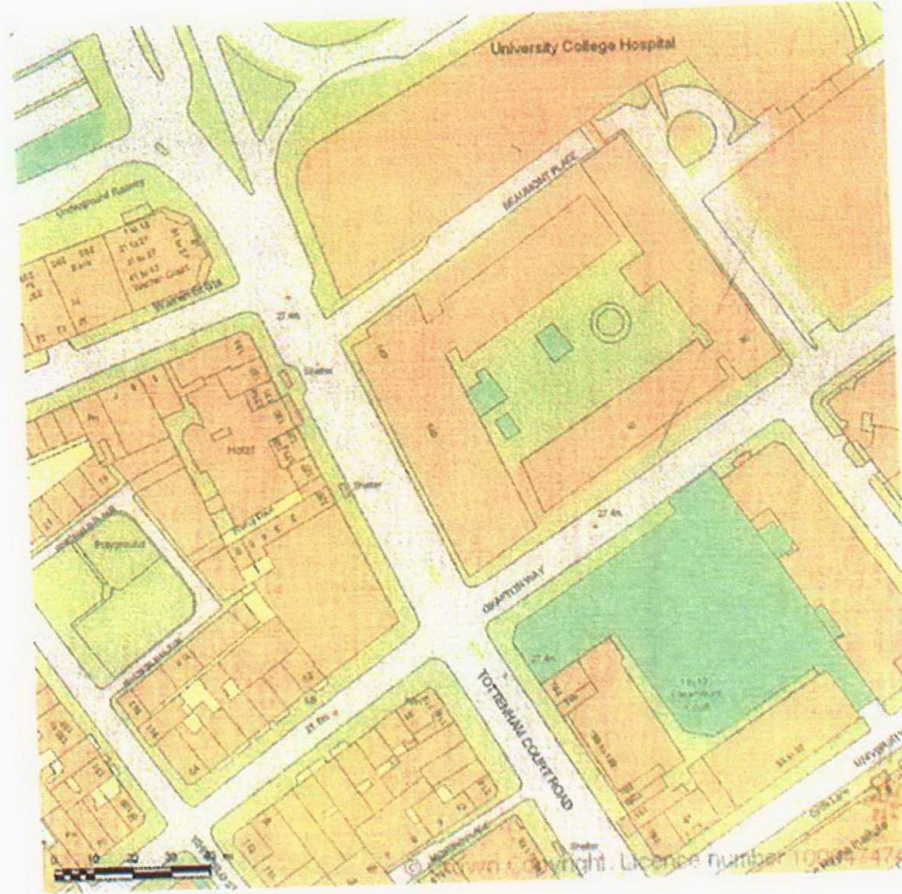

TOTTENHAM COURT ROAD

AREA 5 HA
SCALE: 1:2500
CENTRE COORDINATES: 529329.2 , 182221.2

Supplied by Streetwise Maps Ltd
www.streetwise-maps.com
Licence No: 100047474