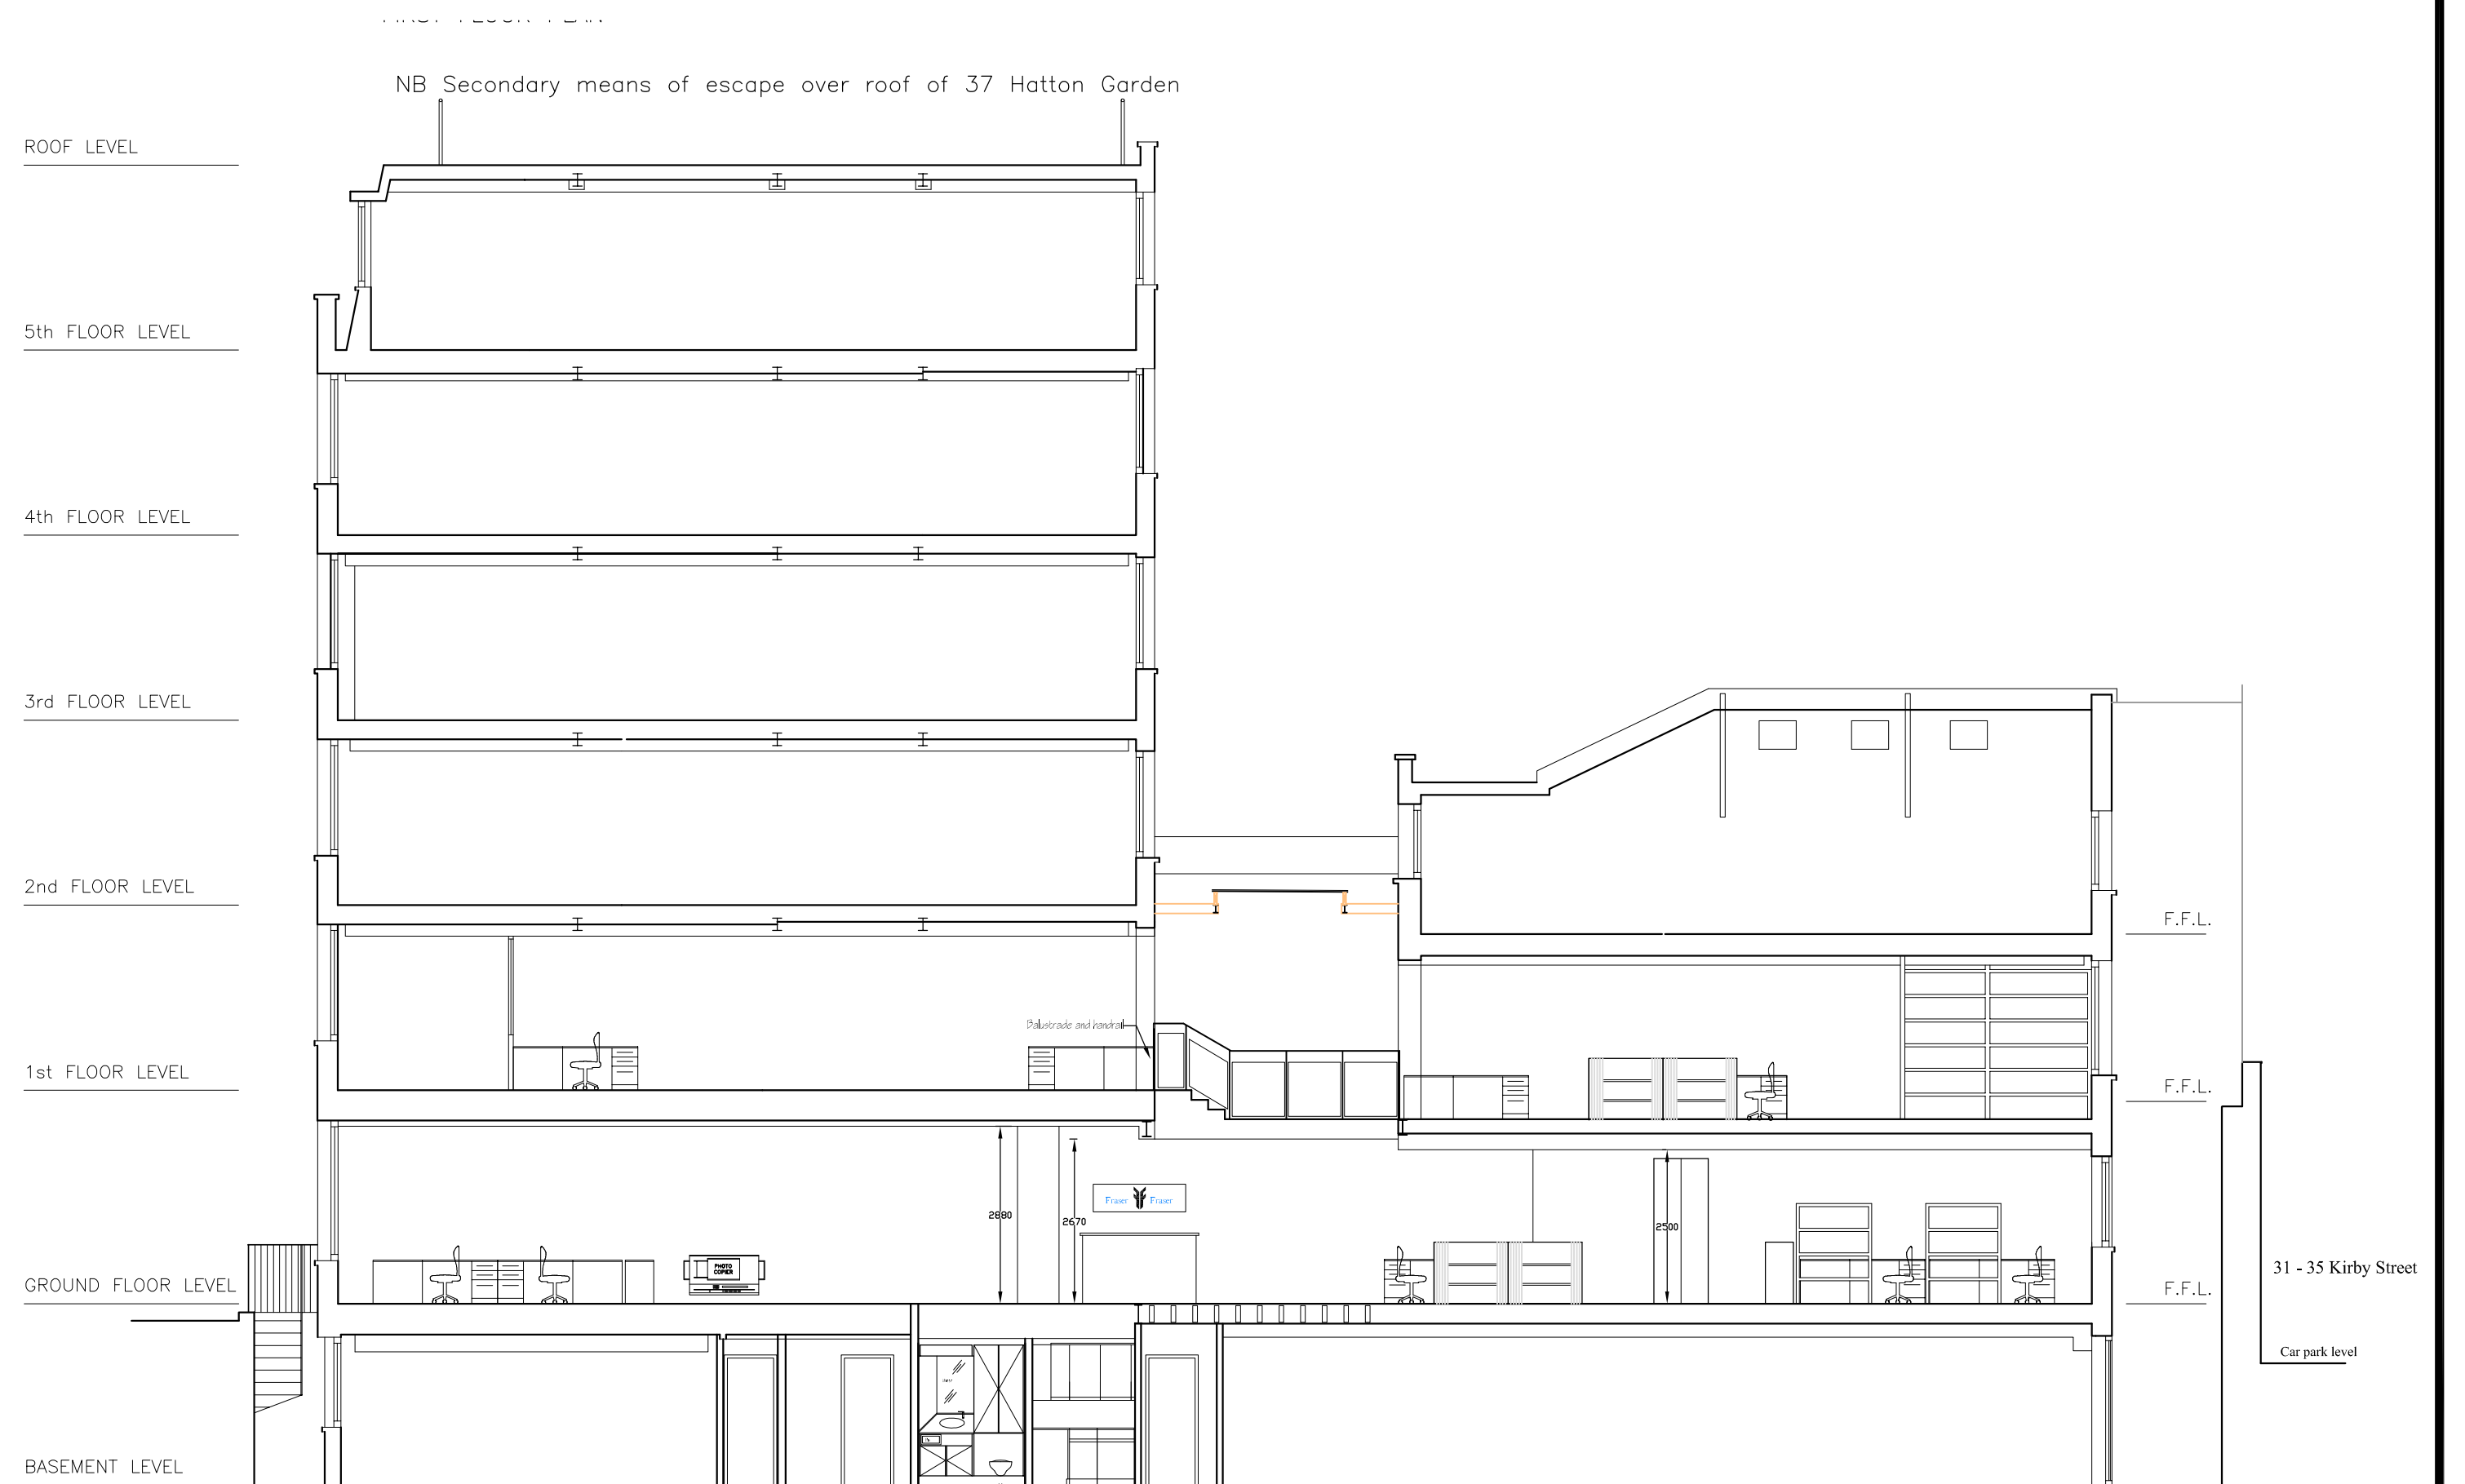

Do not Scale.

THIRD FLOOR PLAN

FIFTH FLOOR PLAN

ROOF PLAN

SECOND FLOOR PLAN

FOURTH FLOOR PLAN

SECTION B-B

FIRST FLOOR PLAN

LONG SECTION, 39 Hatton Garden, London. EC1N 8EH

GROUND FLOOR PLAN

LOWER GROUND FLOOR PLAN

Drawing	Existing
Date	August 2010
Scale	1:100

Project Name and Address	Fraser & Fraser 39 Hatton Garden London EC1N 8EH
--------------------------	---