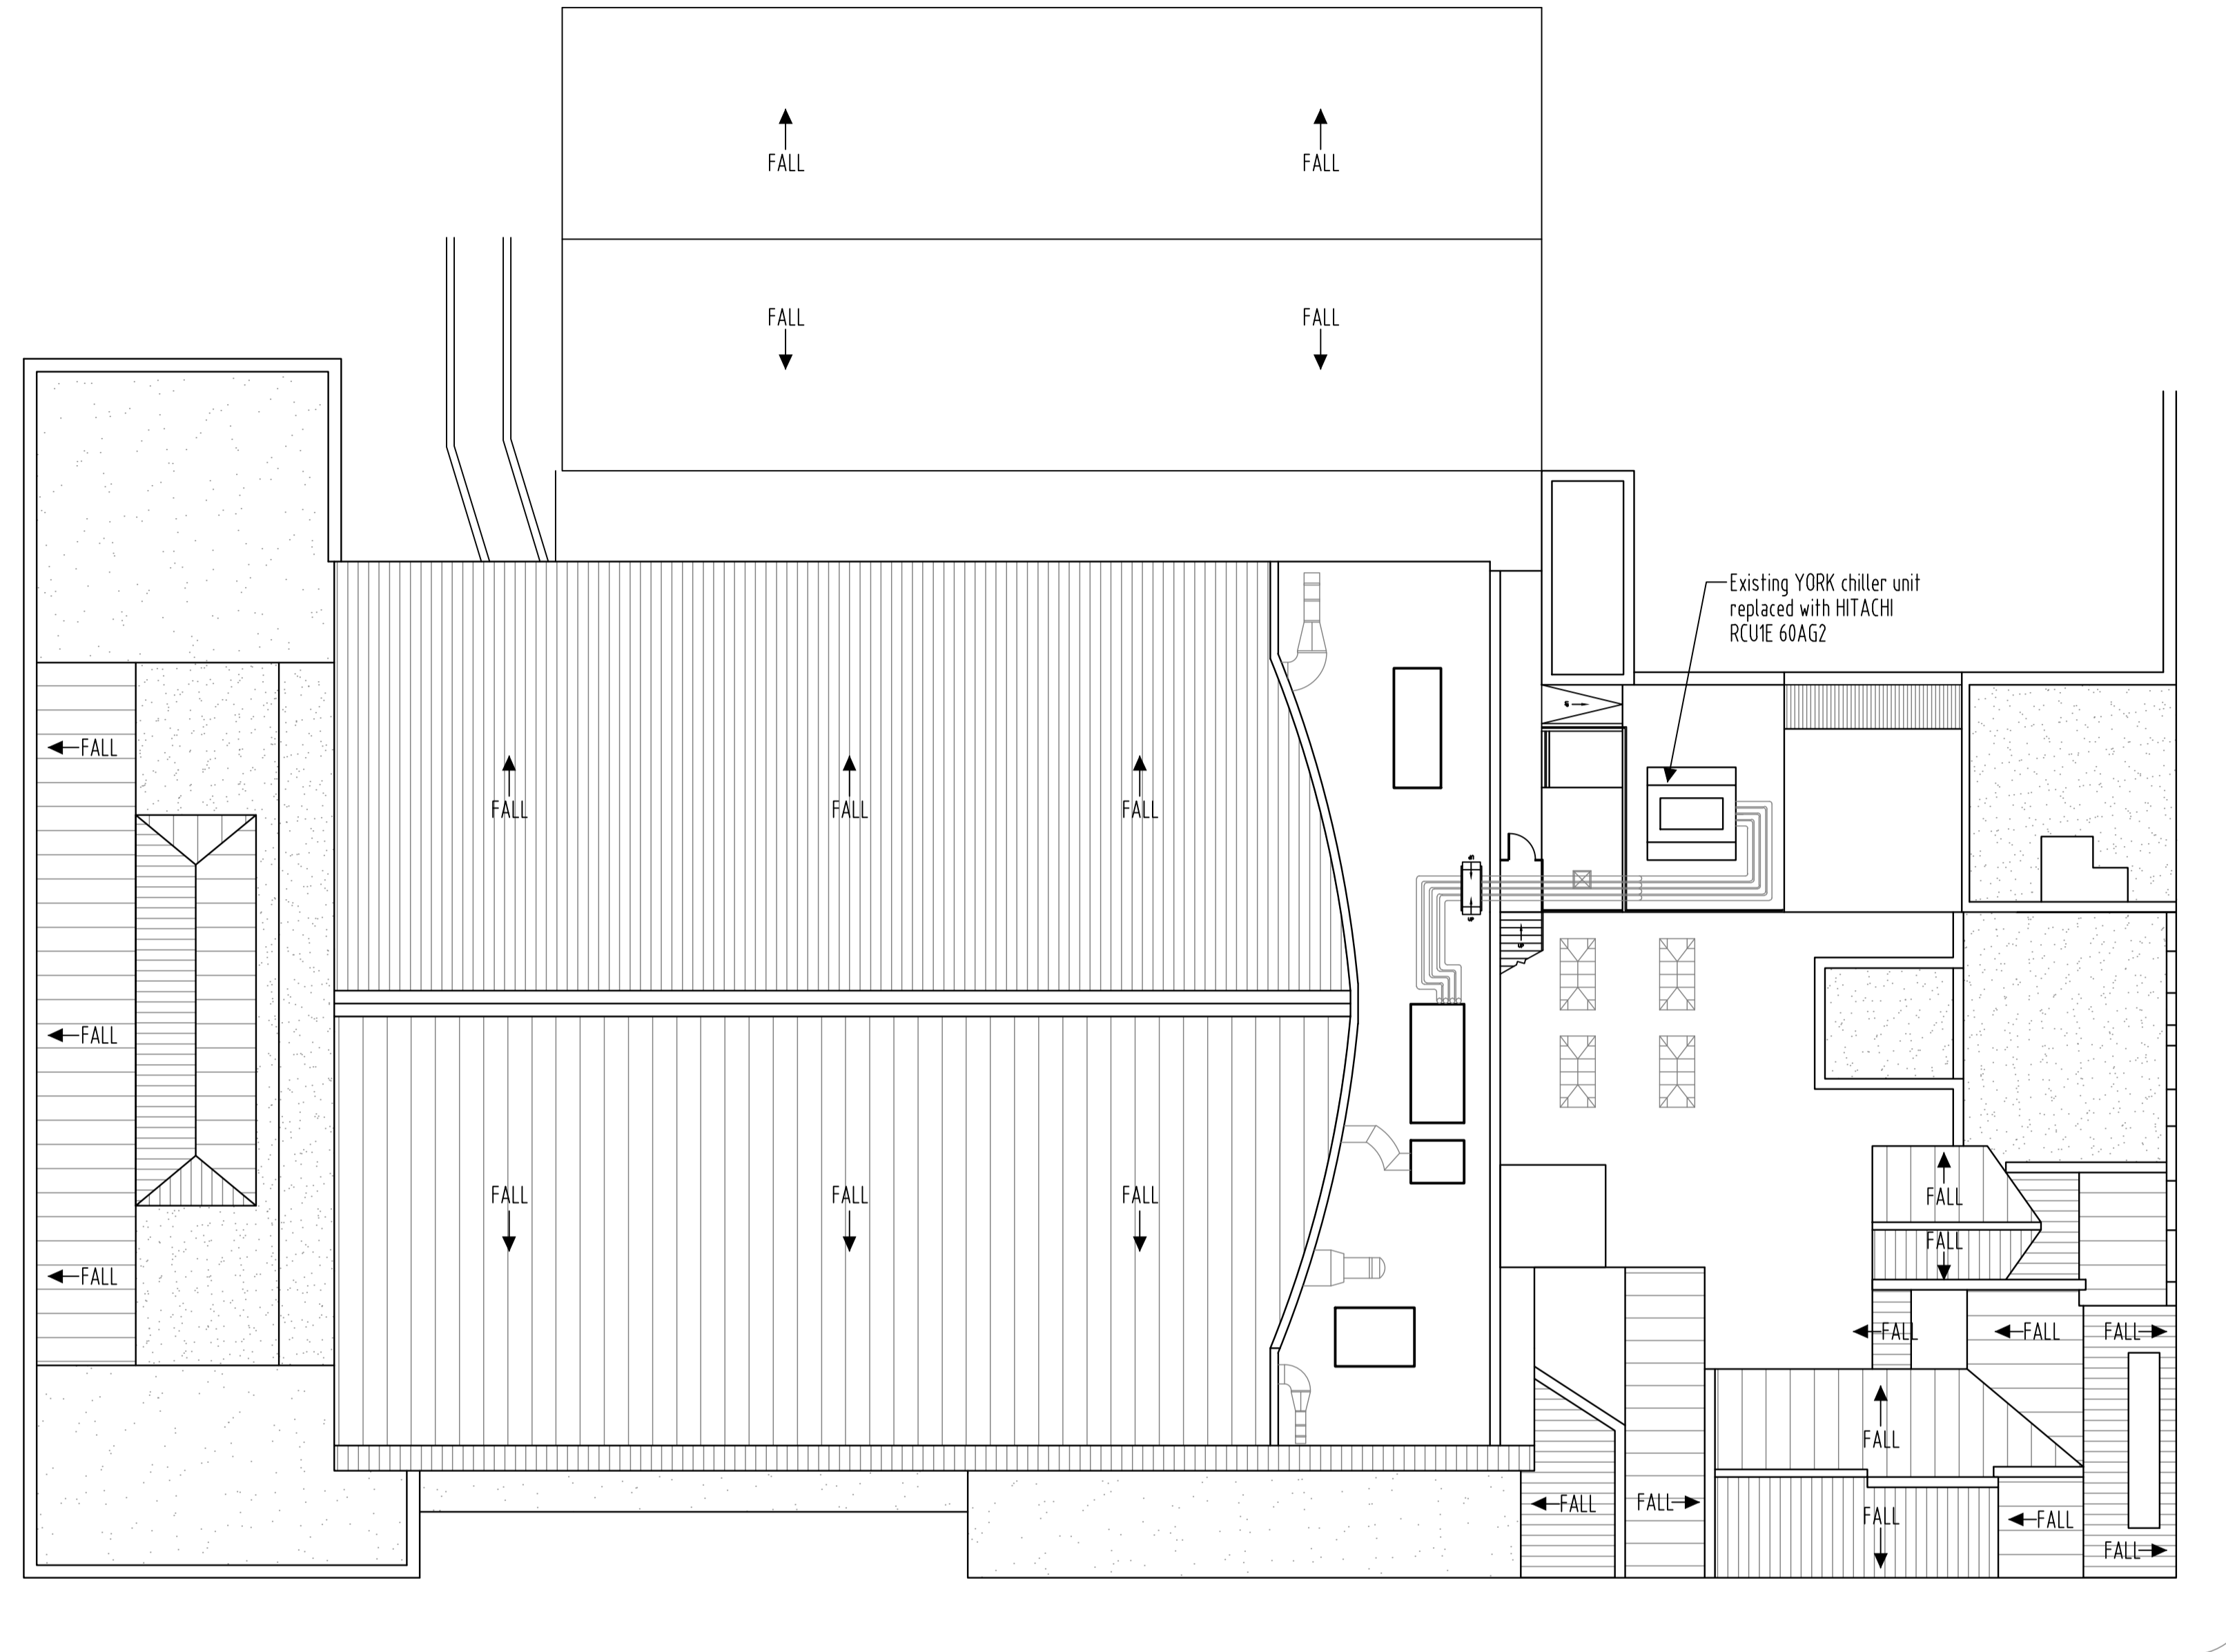

Rev.	By	Date	Notes :-	Checked

ARLINGTON ROAD

PARKWAY

ODEON

CINEMAS
CAMDEN

Drwg Title :- REPLACEMENT CHILLER UNITS
EXISTING ROOF PLAN

NBDA

Northern Building Design Associates Limited
Architects · Interior Design · Planning
The Old Church Palmerston Street Bollington Cheshire SK10 5PX
Telephone : 01625 575550 Fax : 01625 576606
Email : design@nbda-architects.co.uk

Drawn :- NB	Date :- 31.08.10	Drwg No :- 892/CA-018	Rev :-
Checked :-	Date :- 1/2/00@A1