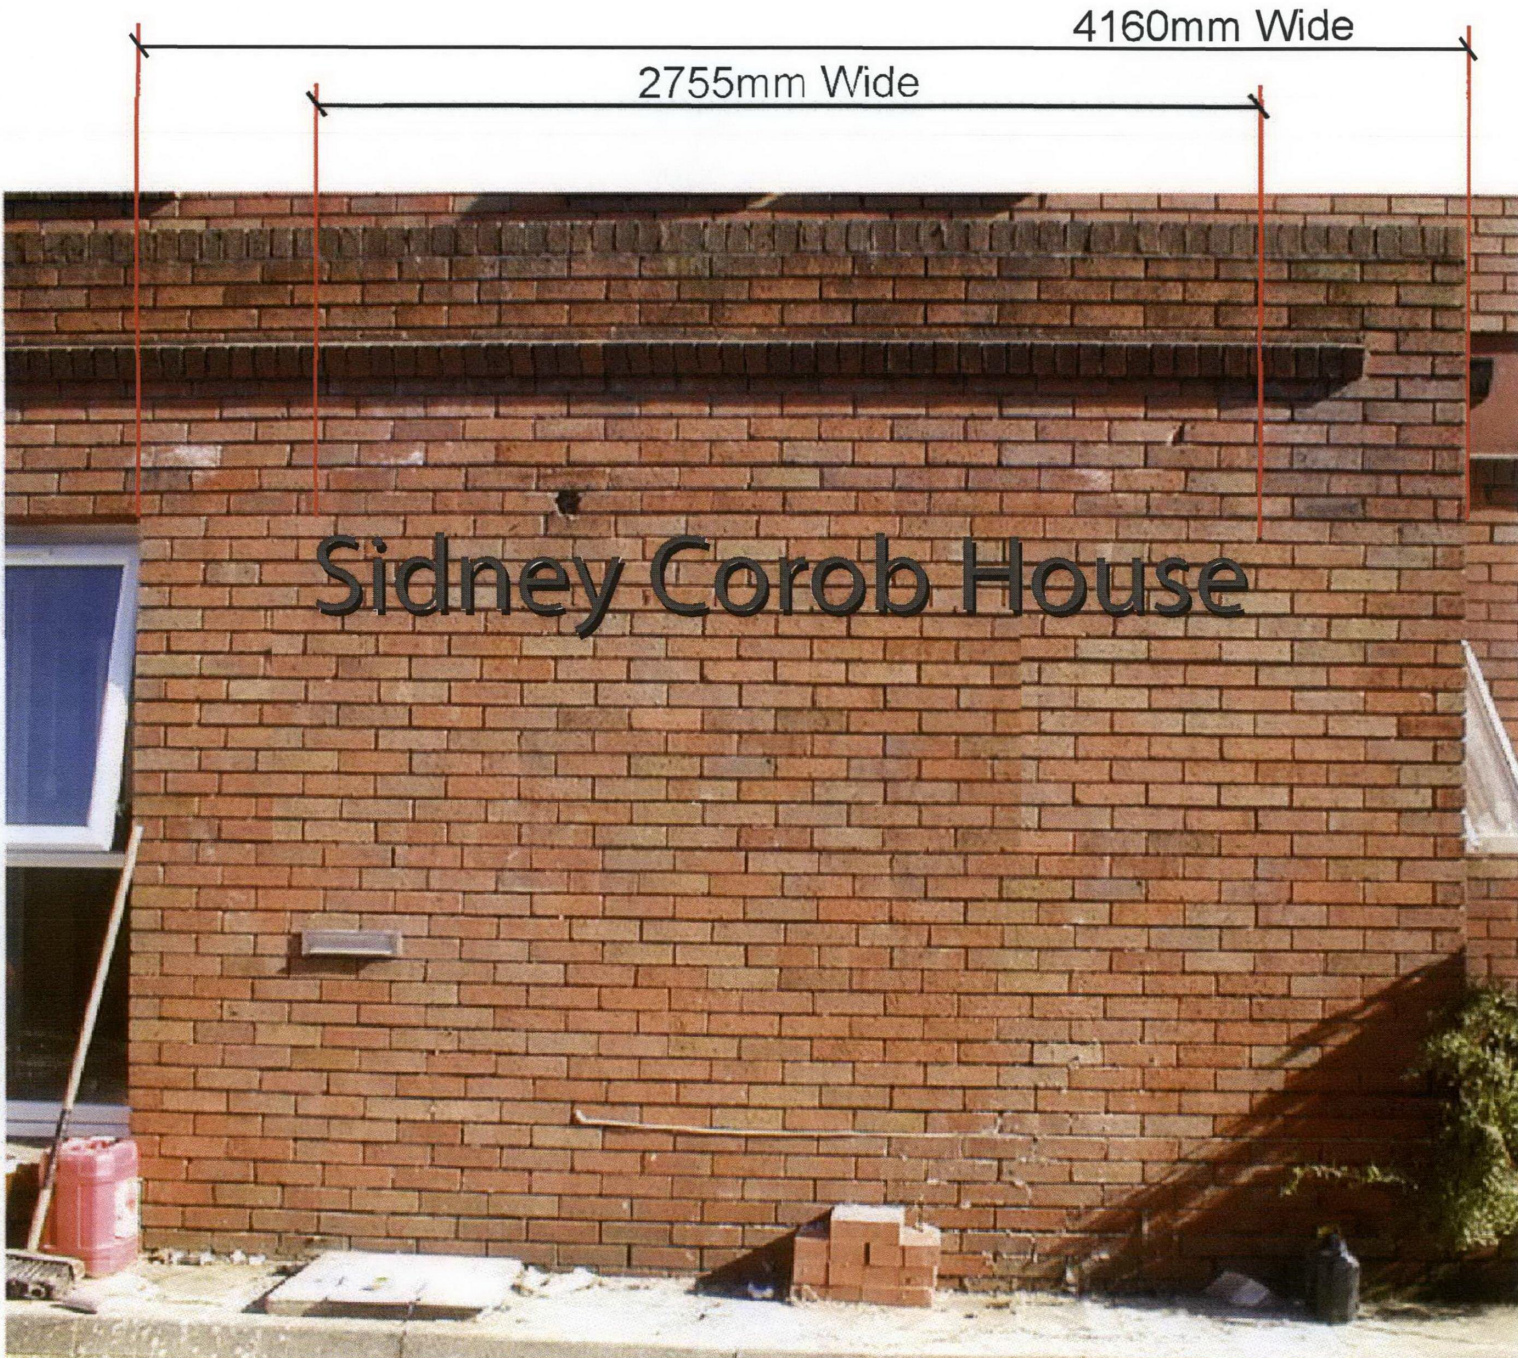

WESTMOUNT

Notice

Vehicles and
contents are left
here entirely at
owner's risk

RECEIVED 09 NOV 2010

RECEIVED 09 NOV 2010

4160mm Wide

2755mm Wide

Sidney Corob House

2830mm High

230mm High

RECEIVED 09 NOV 2011