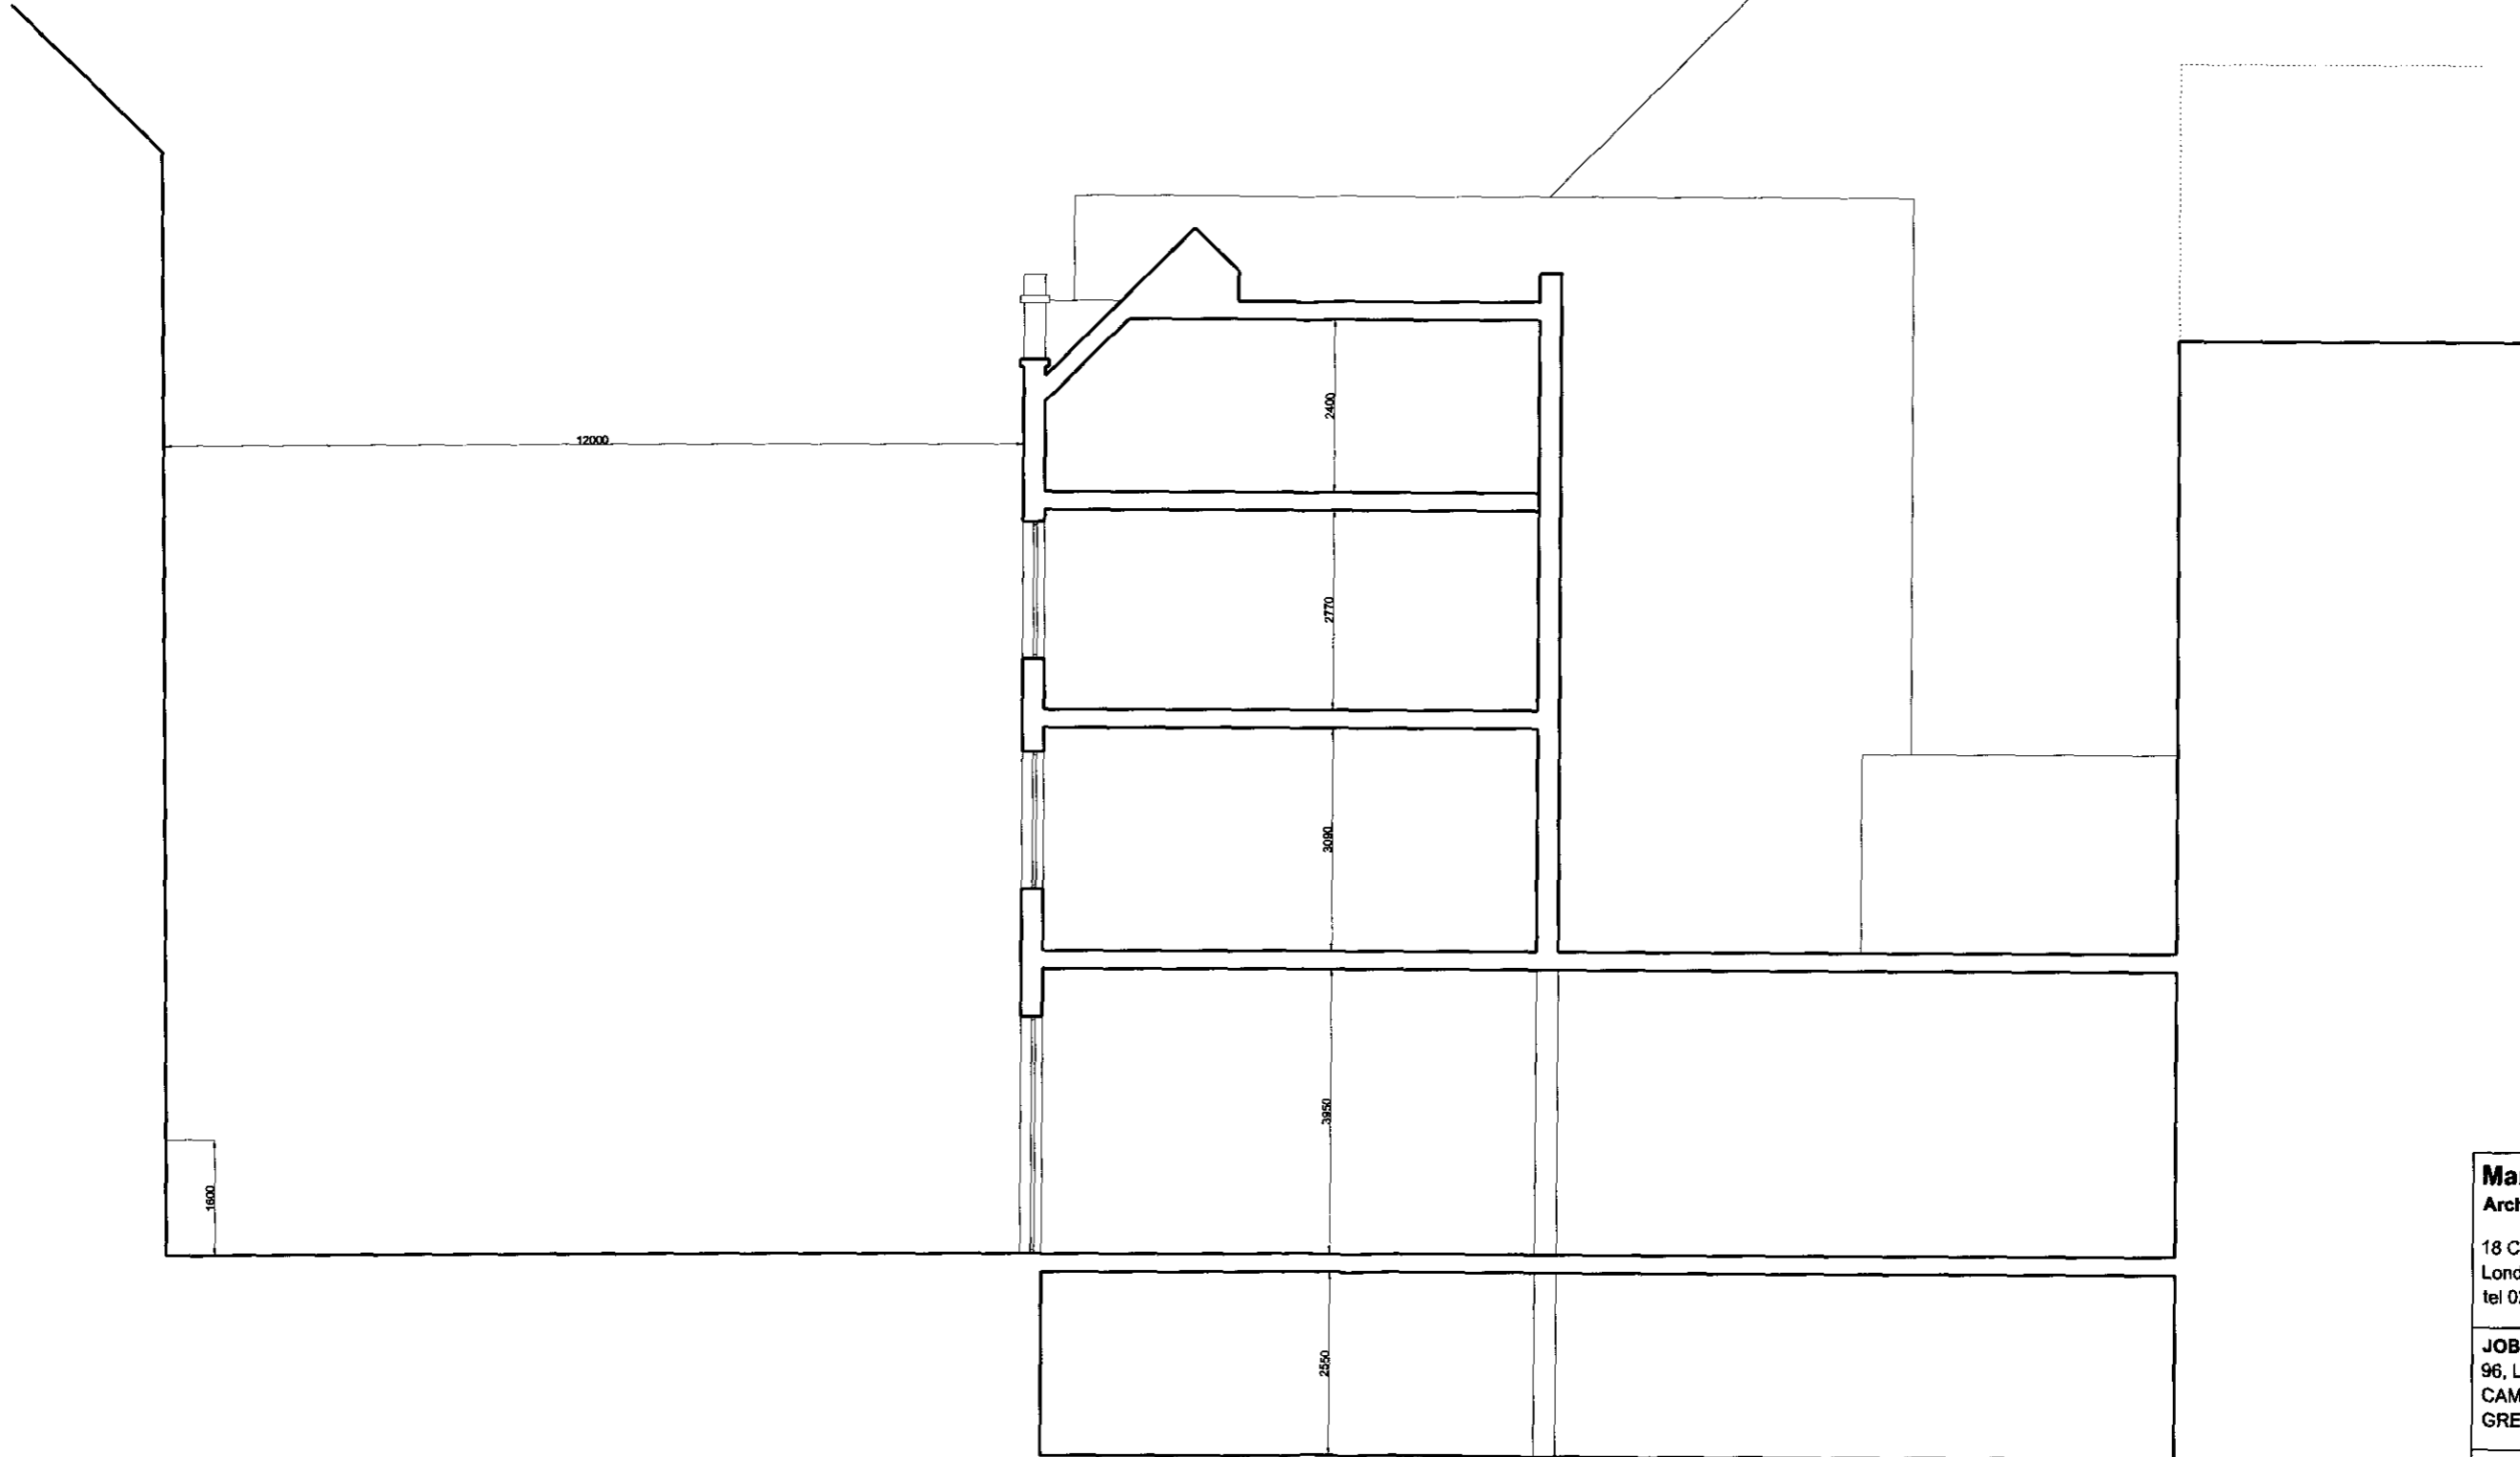

NOTES

DO NOT SCALE FROM THIS DRAWING

EXISTING

OUTLINE OF 100 LEATHER LANE

Martin Evans
Architects

18 Charlotte Road
London EC2A 3PB
tel 020 7729 2474

JOB
96, Leather Lane
CAMDEN TOWN
GREATER LONDON EC1N 7TX

TITLE
EXISTING
CROSS SECTION

DATE	20.10.2010
SCALE	1:100 @ A3
DRAW BY	G.G.

DRAWING NO. LEA-EX-GA-04