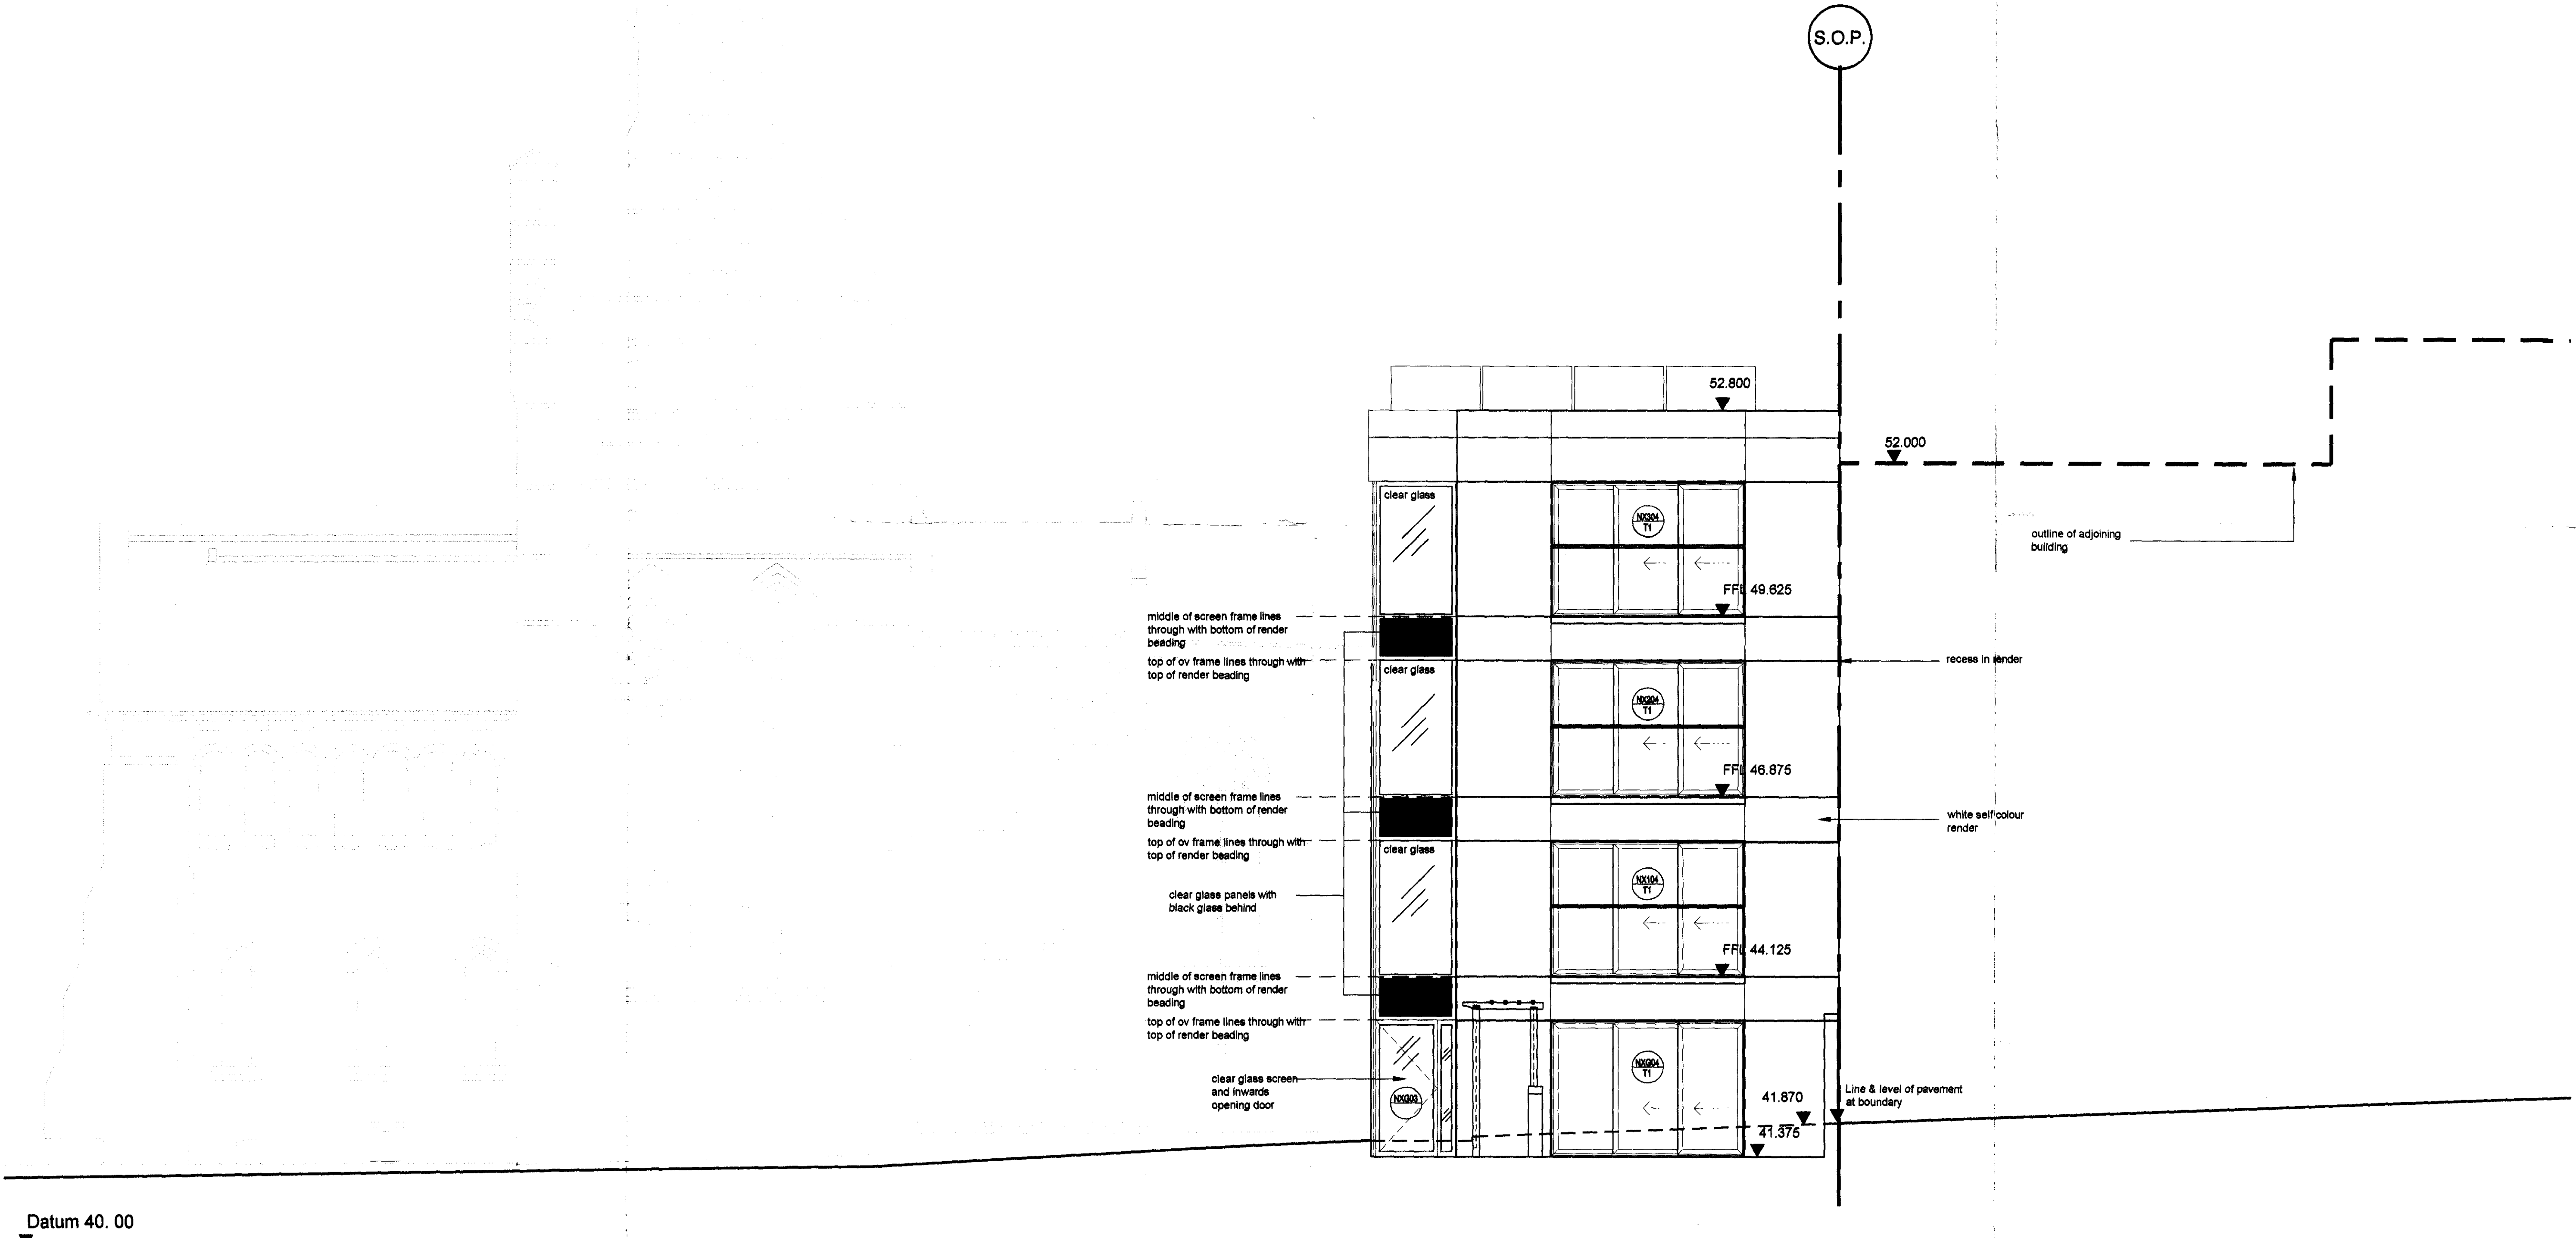

S.O.P.

Datum 40.00

WEST ELEVATION

Notes No scaled dimensions to be taken from this drawing. All dimensions to be site checked.

Rev	Date	Revision	Initials	Rev	Date	Revision	Initials

project
 ALL SOULS CHURCH
 Loudoun Road,
 London,
 NW8
 client

drawing
 AS BUILT
 WEST ELEVATION
 NEW BUILD
 date 10/09 scale 1:50@A1 draw LB checked JE

 METROPOLITAN
 DEVELOPMENT
 CONSULTANCY
 66 Bickenhall Mansions,
 Bickenhall Street, London, W1U 6BX
 Telephone: 020 7486 6675