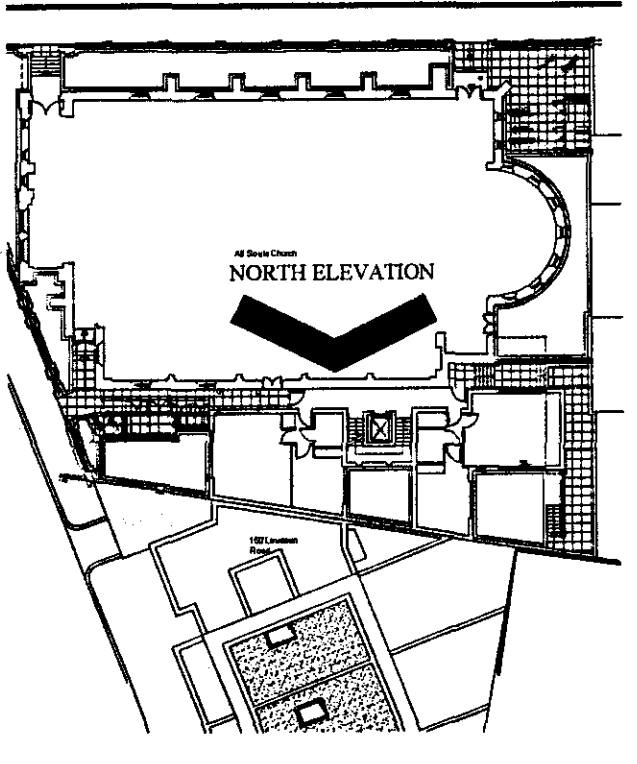

NORTH ELEVATION

Notes No scaled dimensions to be taken from this drawing. All dimensions to be site checked.

Rev	Date	Revision	Initials	Rev	Date	Revision	Initials

project ALL SOULS CHURCH Loudoun Road, London, NW6		drawing AS BUILT NORTH ELEVATION NEW BUILD	
date	scale	drawn	checked
10/09	1:50@A1	LB	JE
job no	drawing no	rev	
8761	236		