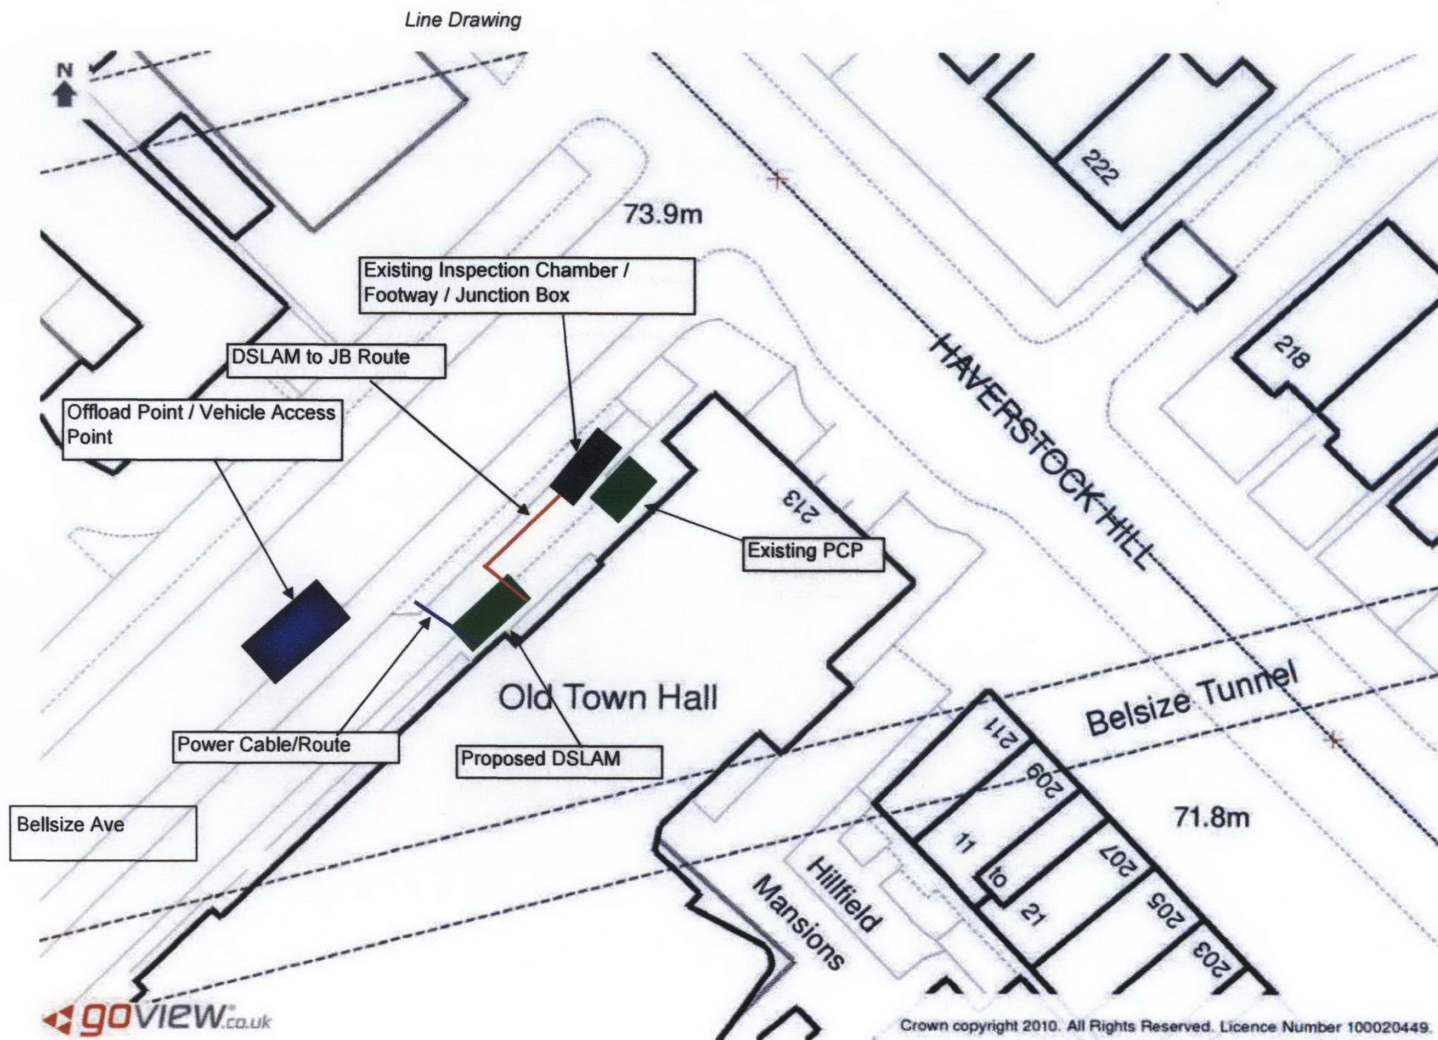

Hampstead PCP33
DSLAM:
Bellsizes Ave
S/O 213 Haverstock Hill,
Hampstead,
London,
NW3 4QF

NGR 52723 185204

_PCP 33 _LD

Power route
 DSLAM to JB route