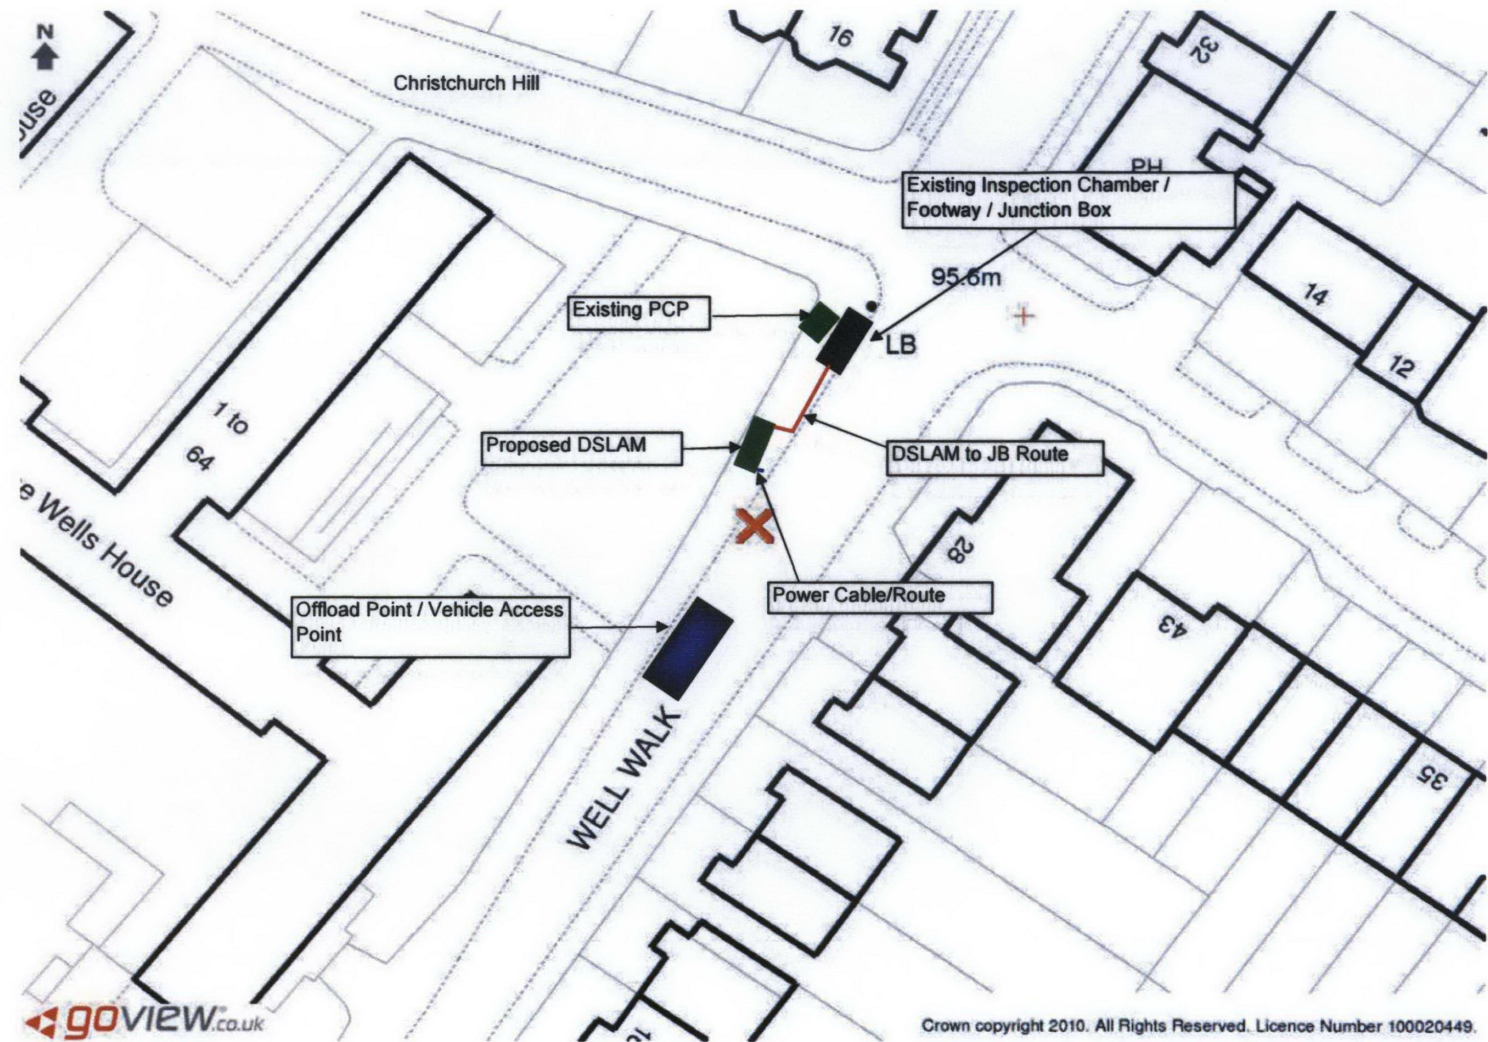

Power route ———
 DSLAM to JB route ———

Hampstead PCP 18
DSLAM:
Well Walk
opp 26 Well Walk,
Hampstead,
London,
NW3 1LE
NGR526675 185977

GOVIEW.co.uk

Crown copyright 2010. All Rights Reserved. Licence Number 100020449.

_PCP 18 _LD