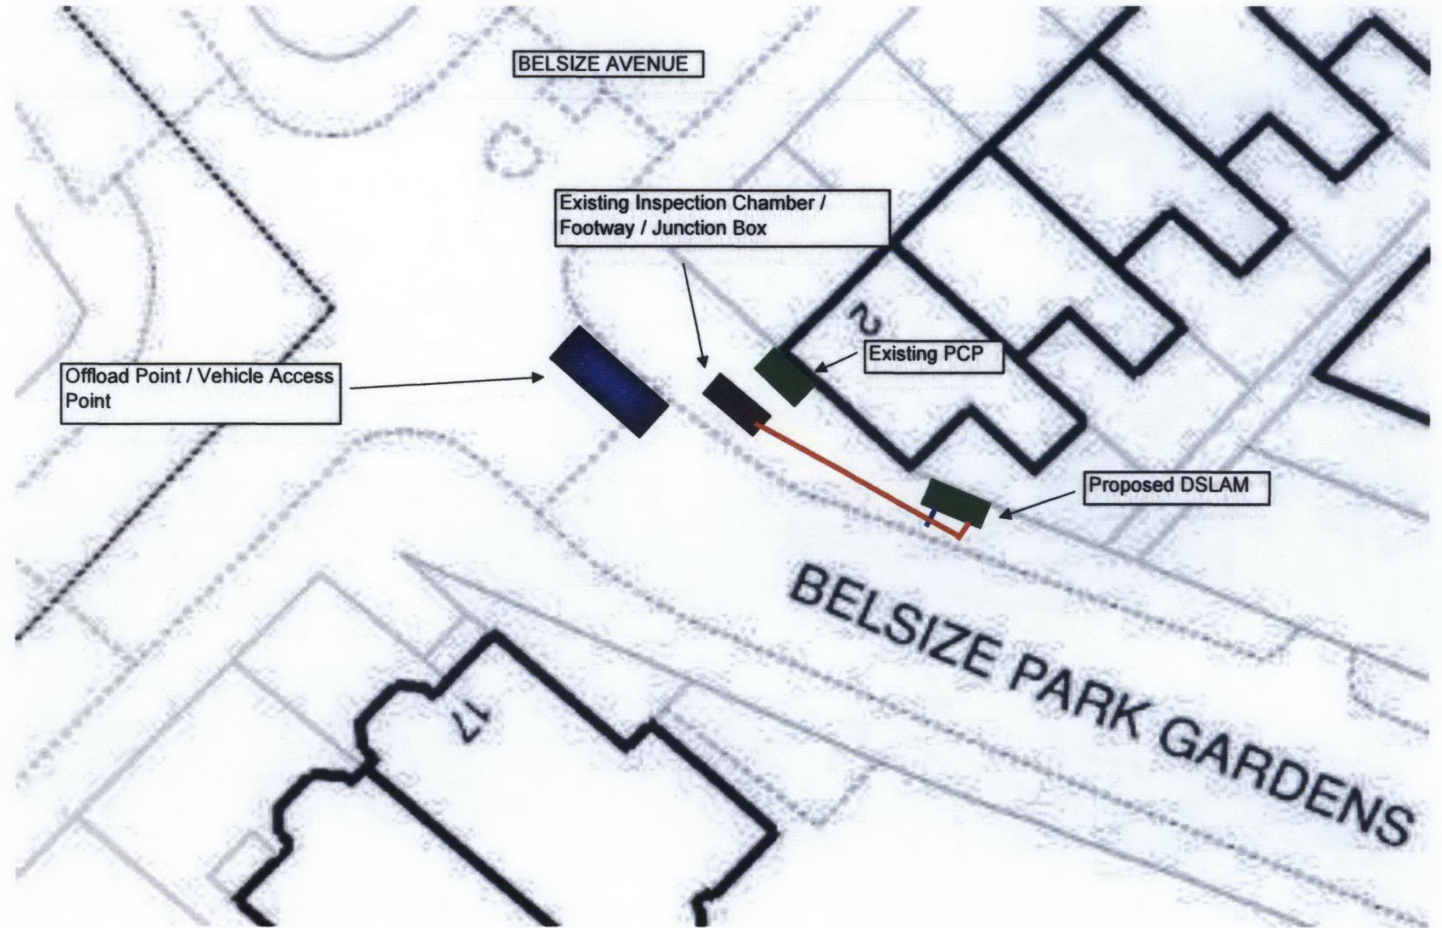

Power route ————
DSLAM to JB route ————

Line Drawing

Hampstead PCP34
DSLAM LOCATION
S/O 2 Belsize Avenue
Belsize Park Gardens
Hampstead
NW3 4AU

NGR 526987 184885

_PCP 34 _LD