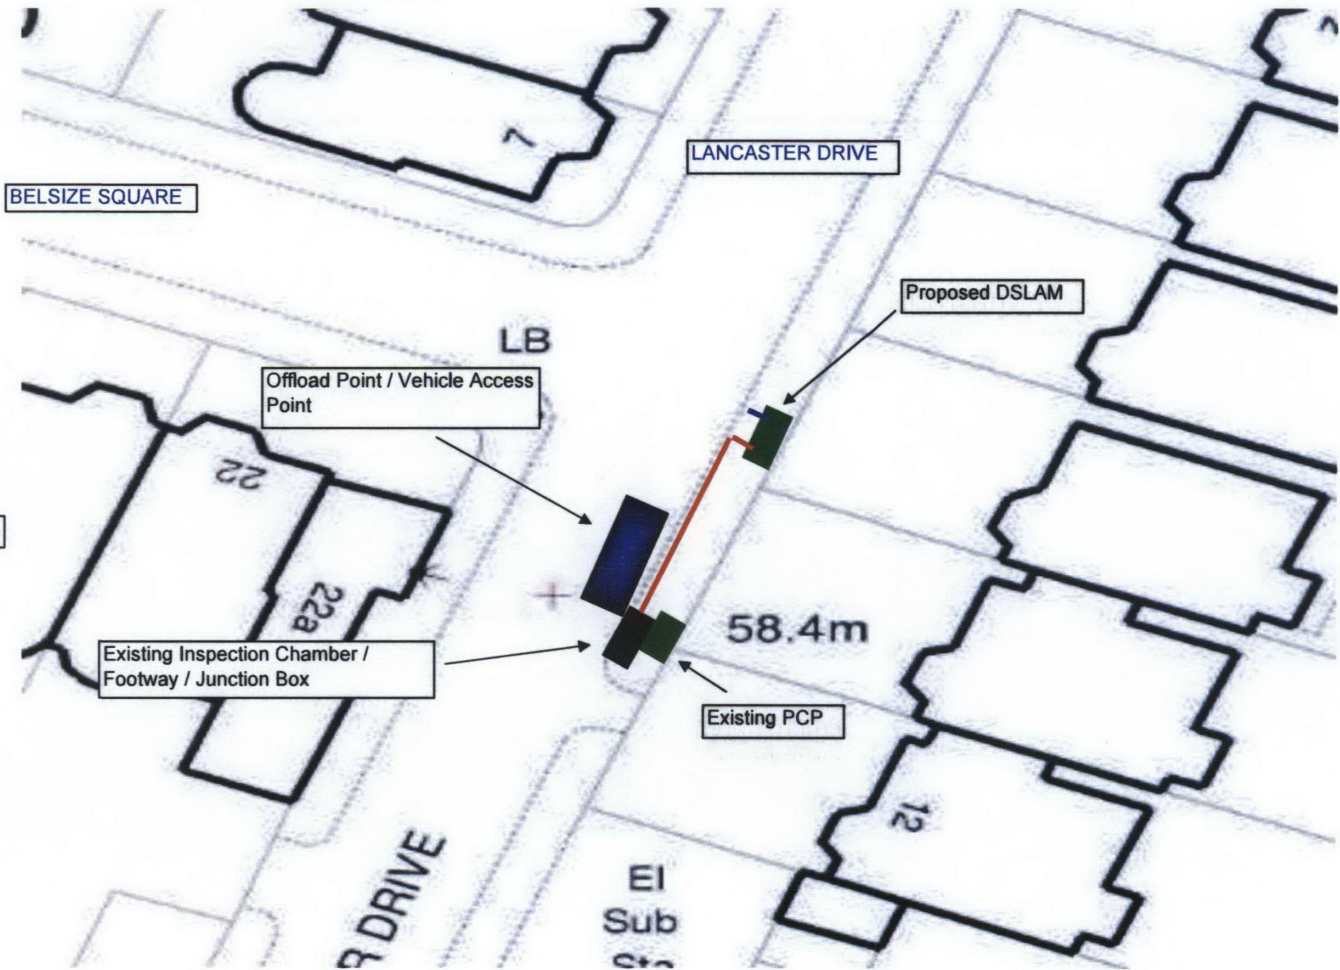

Line Drawing

Hampstead PCP37
Lancster Drive
O/S 8 Lancaster Drive
Hampstead
NW3 4HA
NGR - 527114 / 184680

- Power Cable/Route - 1m
- DSLAM to JB Route - 12m

_PCP 37 _LD

Power route
DSLAM to JB route