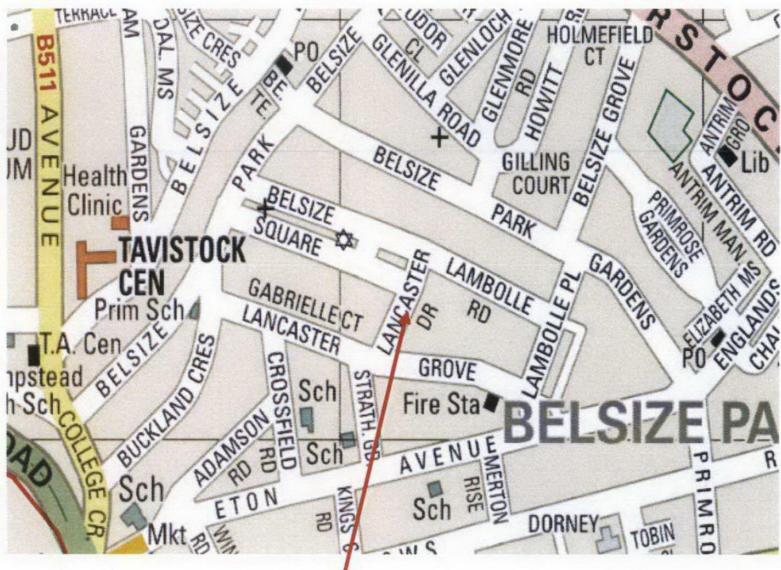

Line Drawing

Hampstead PCP37
Lancster Drive
O/S 8 Lancaster Drive
Hampstead
NW3 4HA
NGR - 527114 / 184680

- Power Cable/Route - 1m
- DSLAM to JB Route - 12m

_PCP 37 _LD

Power route
DSLAM to JB route