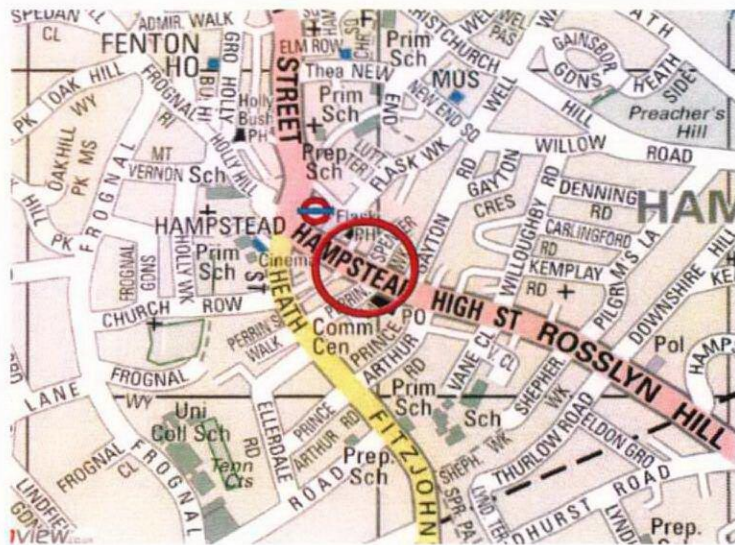

Line Drawing

**Hampstead PCP43**  
Hampstead High Street  
S/O 4 Coach House Yard  
Hampstead  
NW3 1QA  
NGR - 526517 / 185698

— Power Cable/Route - 1m  
— DSLAM to JB Route - 17m

\_PCP 43\_LD

Power route ———  
 DSLAM to JB route ———