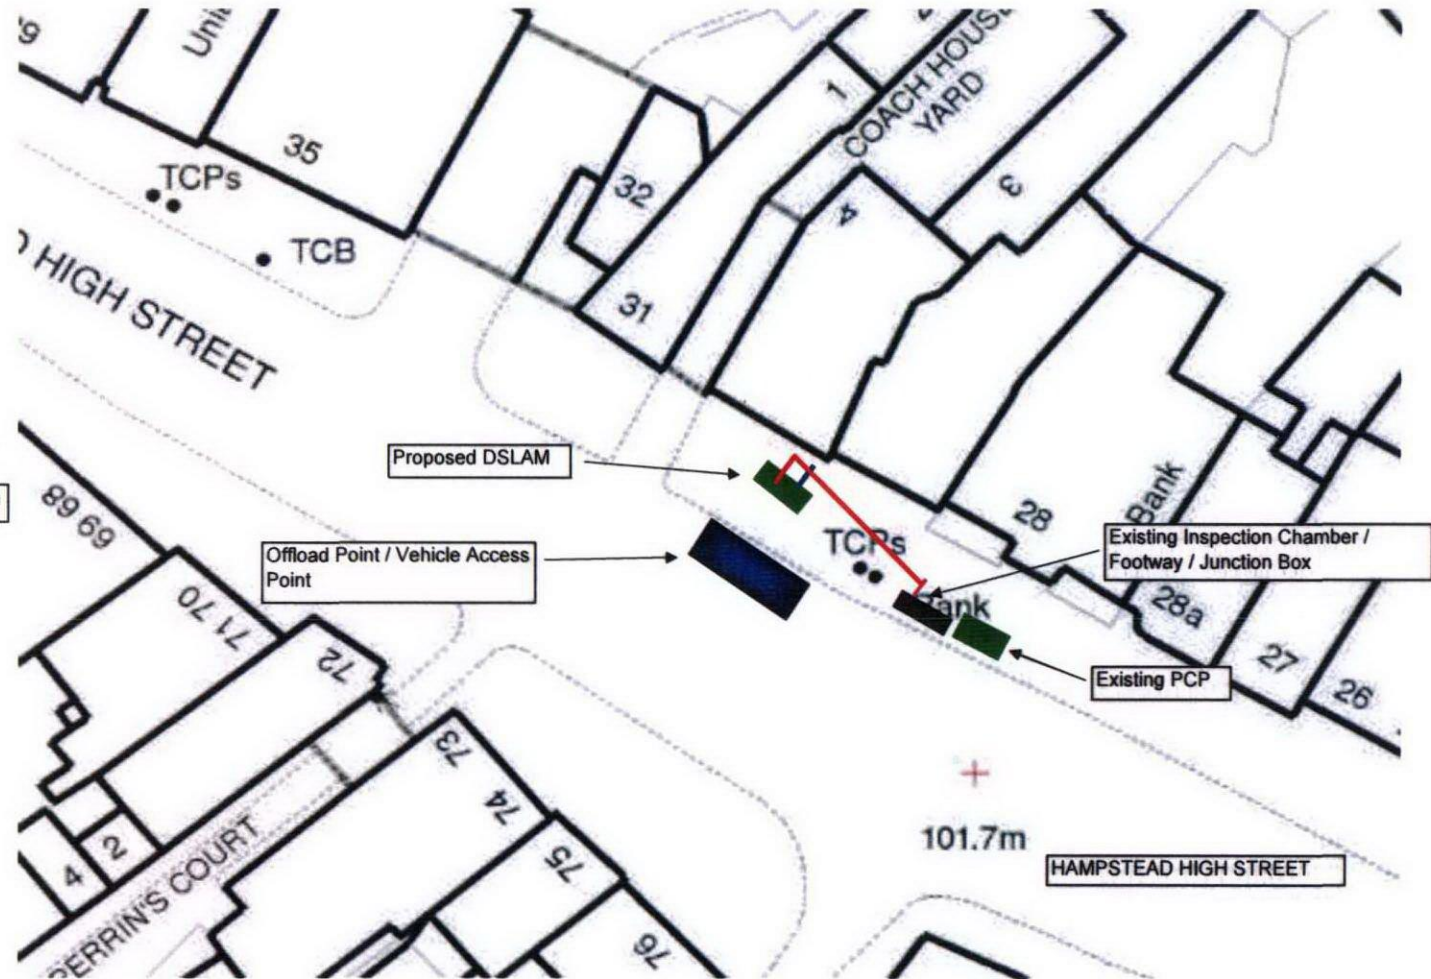

Line Drawing

**Hampstead PCP43**  
Hampstead High Street  
S/O 4 Coach House Yard  
Hampstead  
NW3 1QA  
NGR - 526517 / 185698

— Power Cable/Route - 1m  
— DSLAM to JB Route - 17m

\_PCP 43\_LD

Power route ———  
 DSLAM to JB route ———