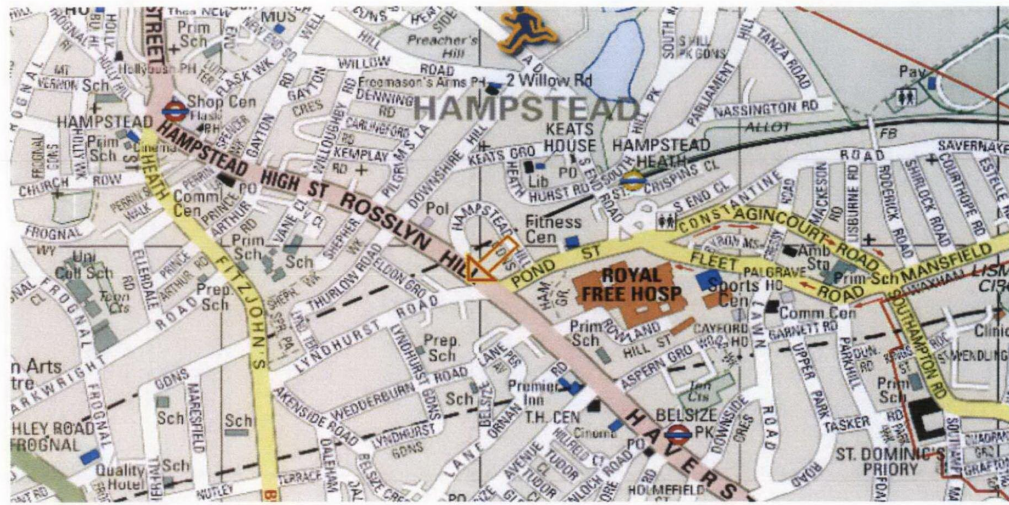

Hampstead PCP26
DSLAM:
Lyndhurst Road
S/O 13 Rosslyn Hill,
Hampstead,
London,
NW3 5UJ

NGR 526988 185402

_PCP 26 _LD

Power route ———
 DSLAM to JB route ———