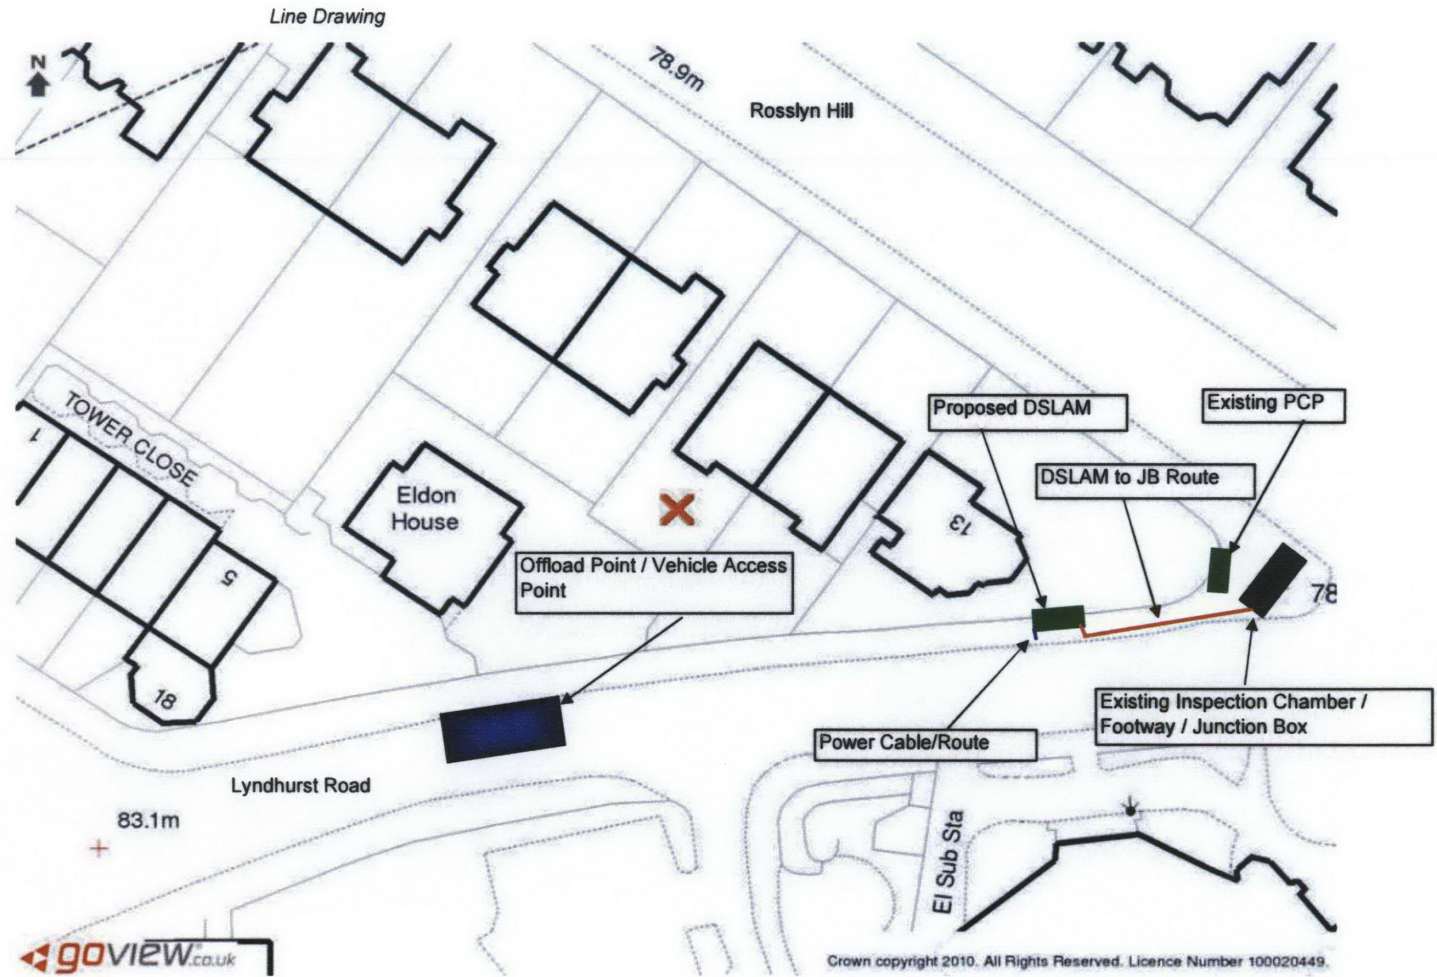

Hampstead PCP26
DSLAM:
Lyndhurst Road
S/O 13 Rosslyn Hill,
Hampstead,
London,
NW3 5UJ

NGR 526988 185402

_PCP 26 _LD

Power route ———
 DSLAM to JB route ———