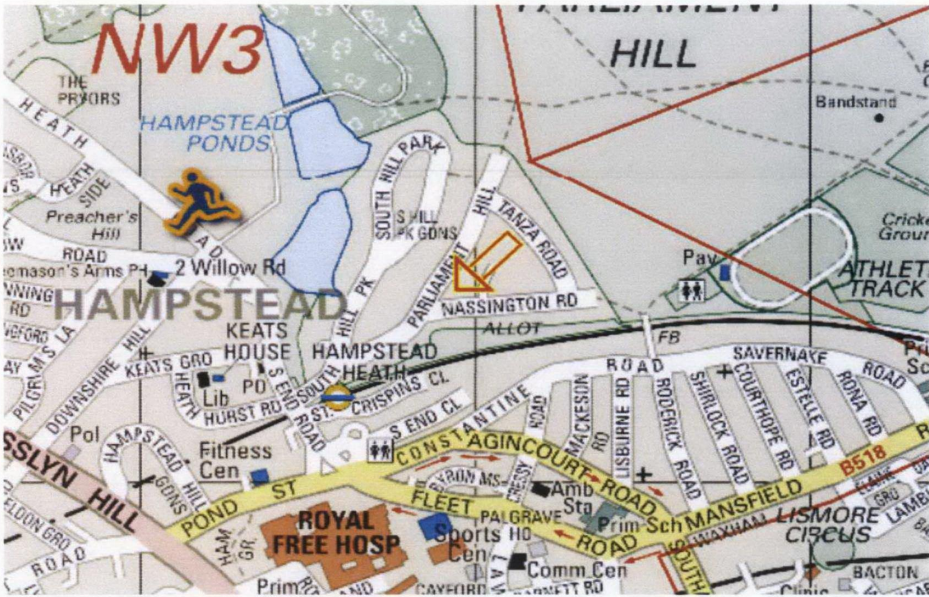

Hampstead PCP25  
DSLAM:  
Nassington Road  
O/S 24 Parliament Hill,  
Hampstead,  
London,  
NW3 2TX  
NGR 527443 185788

\_PCP 25 \_LD

Power route  
DSLAM to JB route