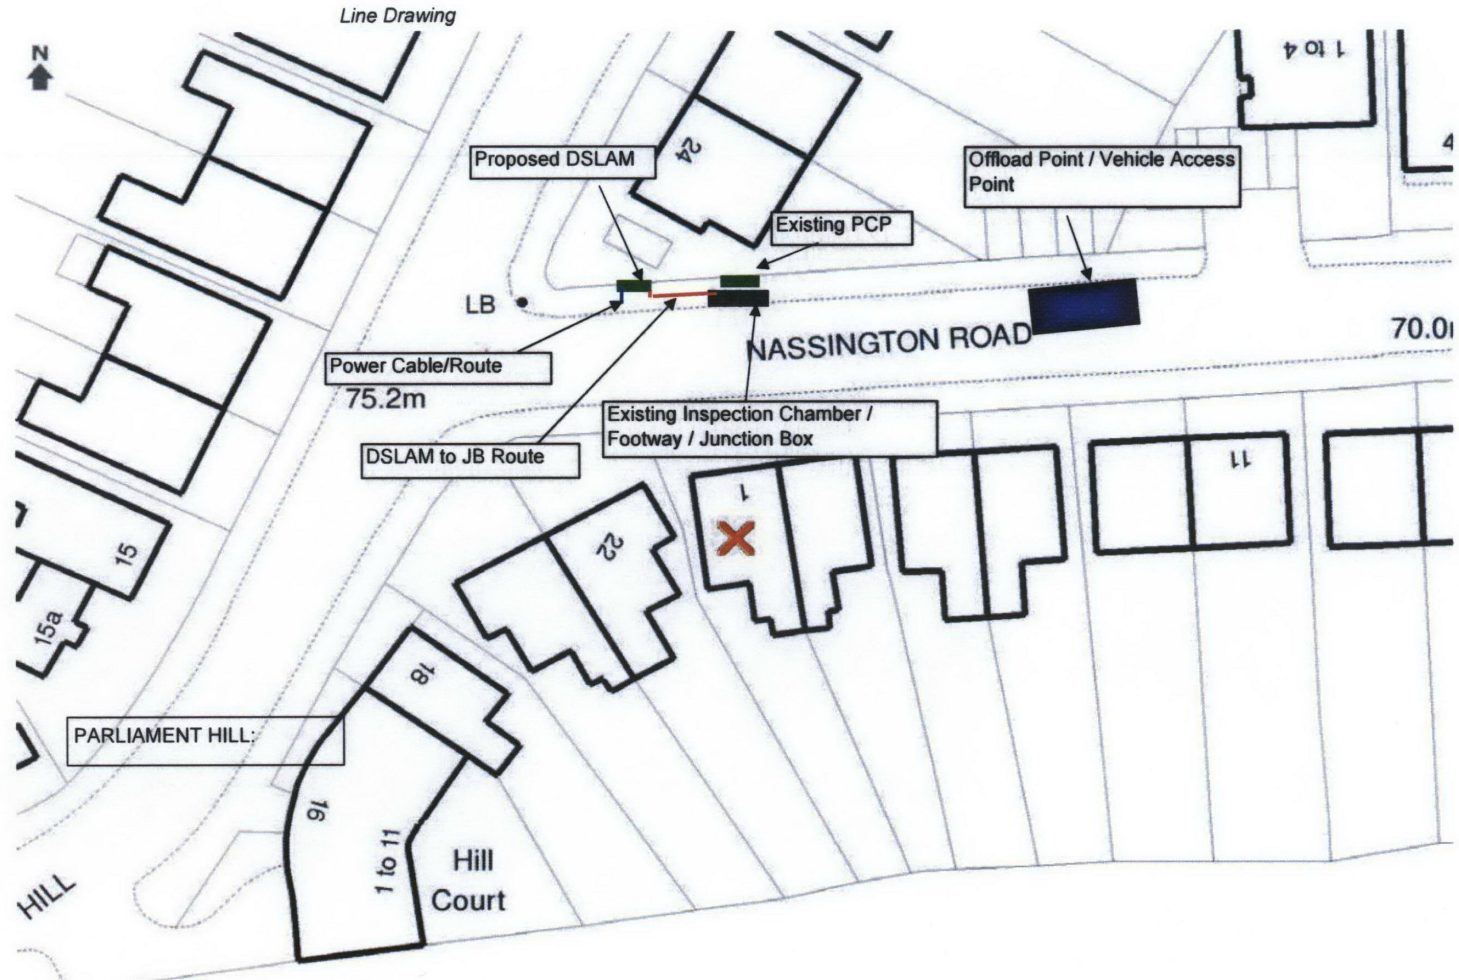

Hampstead PCP25  
DSLAM:  
Nassington Road  
O/S 24 Parliament Hill,  
Hampstead,  
London,  
NW3 2TX  
NGR 527443 185788

\_PCP 25 \_LD

Power route  
DSLAM to JB route