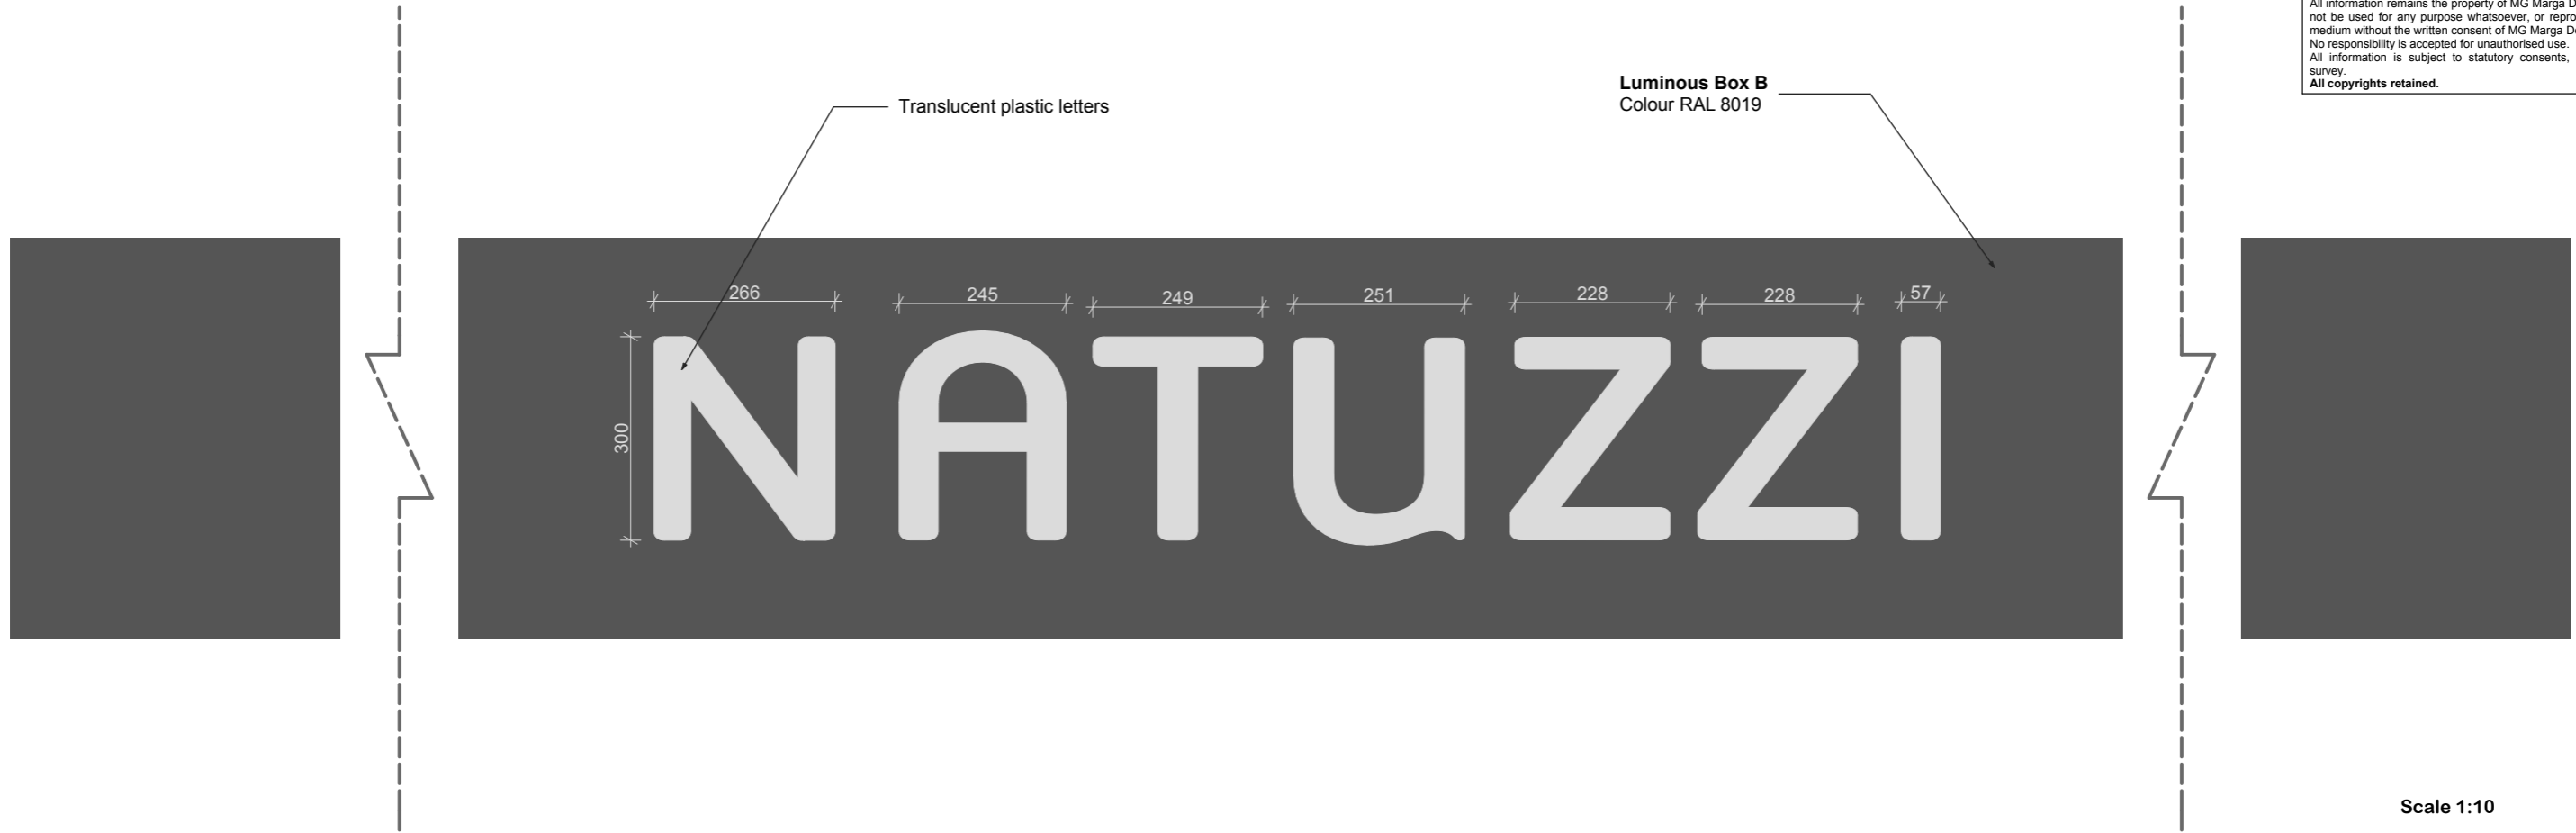

# NATUZZI

Scale 1:20

Scale 1:10

SIGN B TOTAL POWER - 30W X 6 = 180 W

Fluorescent tube 4000°K  
L 910 - 30W

Scale 1:20

DRAWING TITLE		
<b>Natuzzi Luminous Box B</b>		
DRAWN BY	DATE	SCALE
AB	01/12/2010	
STATUS		
DETAIL DESIGN		
DRAWING No	REVISION	
<b>110-510</b>	-	