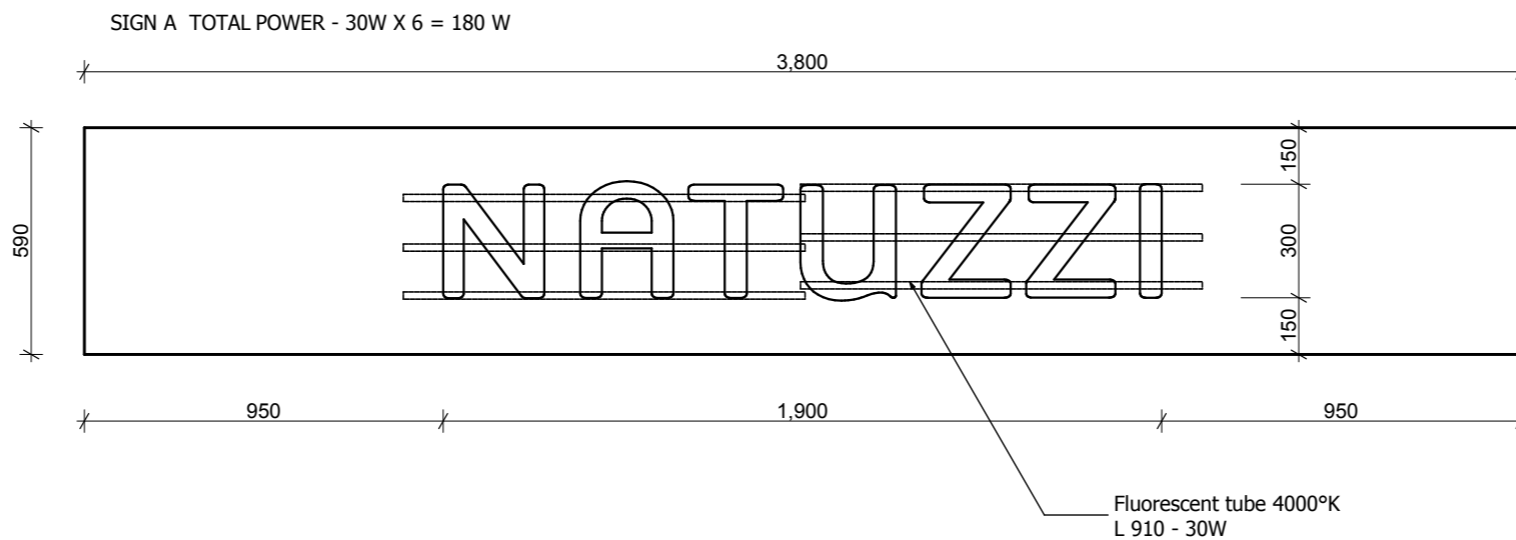

Scale 1:20

SCALE 1:10

DRAWING TITLE

Natuzzi Luminous Box A

DRAWN BY DATE SCALE

AB 01/12/2010 1:10

STATUS
DETAIL DESIGN

DRAWING No REVISION
110-500 -