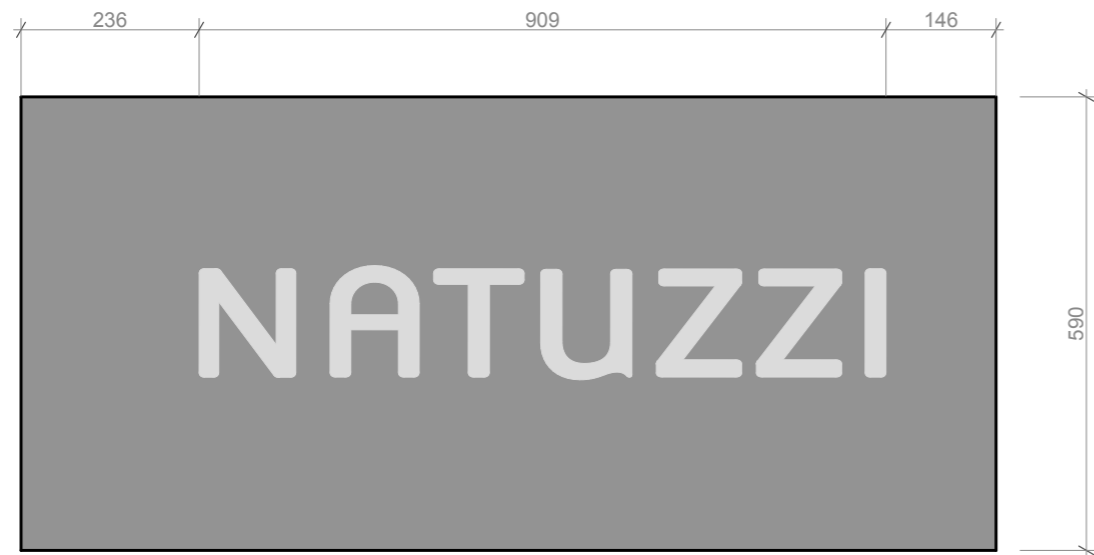

Elevation banner

Fluorescent tube placement

Section banner

Detail

DRAWING TITLE		
<b>Double faced banner</b>		
DRAWN BY	DATE	SCALE
AB	01/12/2010	1:10
STATUS		
DETAIL DESIGN		
DRAWING No	REVISION	
<b>110-420</b>	-	