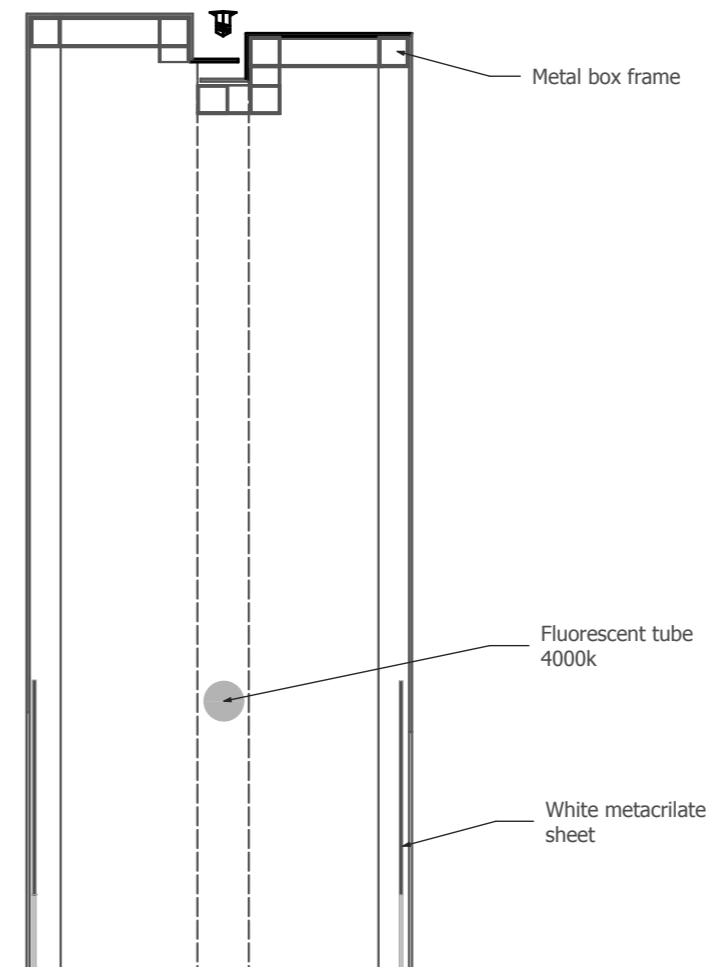

Elevation banner

Fluorescent tube placement

Section banner

Detail

DRAWING TITLE		
<b>Double faced banner</b>		
DRAWN BY	DATE	SCALE
AB	01/12/2010	1:10
STATUS		
DETAIL DESIGN		
DRAWING No	REVISION	
<b>110-420</b>	-	