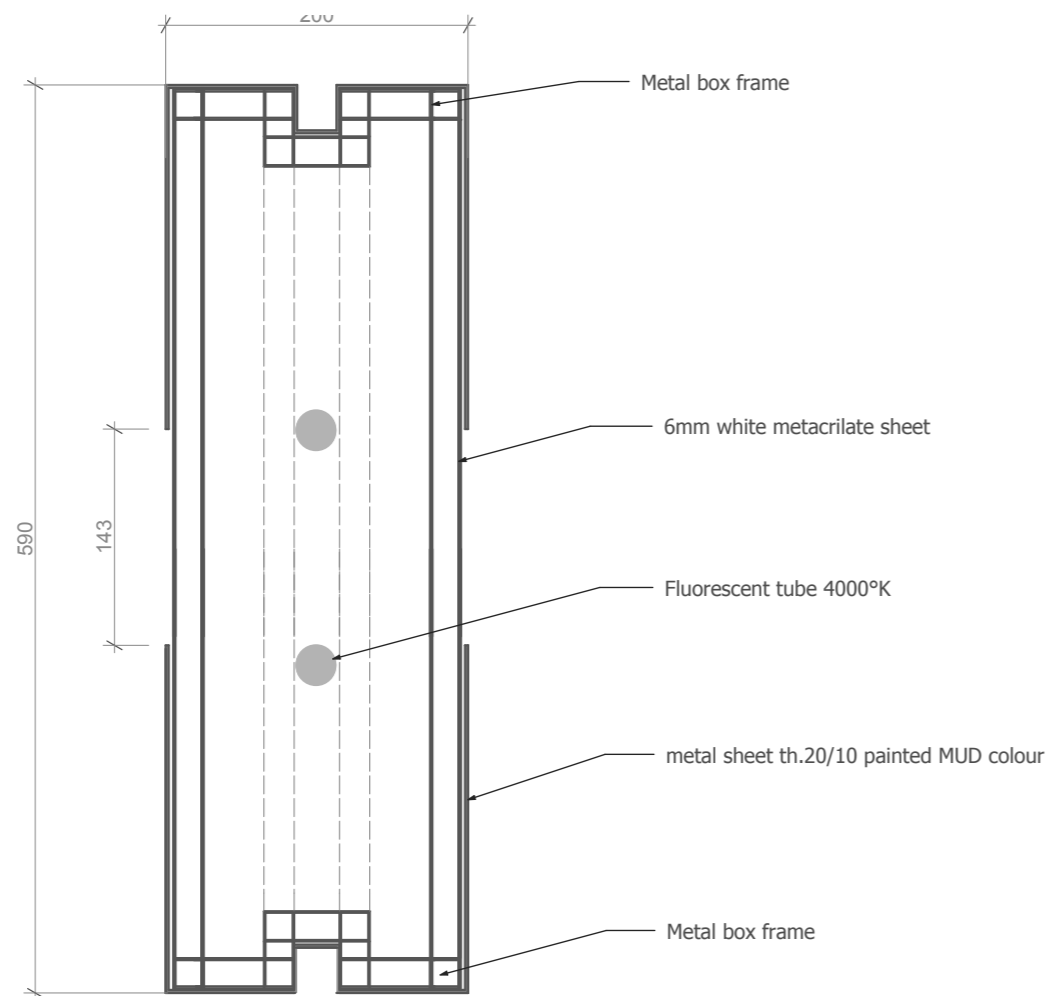

Elevation banner

Fluorescent tube placement

Section banner

Detail

DRAWING TITLE		
<b>Double faced banner</b>		
DRAWN BY	DATE	SCALE
AB	01/12/2010	1:10
STATUS		
DETAIL DESIGN		
DRAWING No	REVISION	
<b>110-420</b>	-	