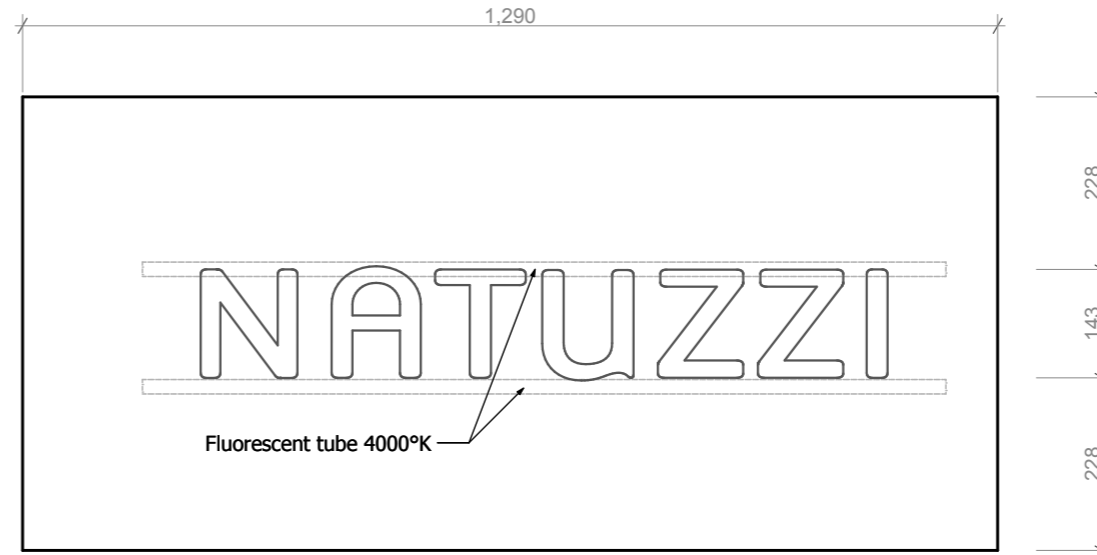

Elevation banner

Fluorescent tube placement

Section banner

Detail

DRAWING TITLE		
<b>Double faced banner</b>		
DRAWN BY	DATE	SCALE
AB	01/12/2010	1:10
STATUS		
DETAIL DESIGN		
DRAWING No	REVISION	
<b>110-420</b>	-	