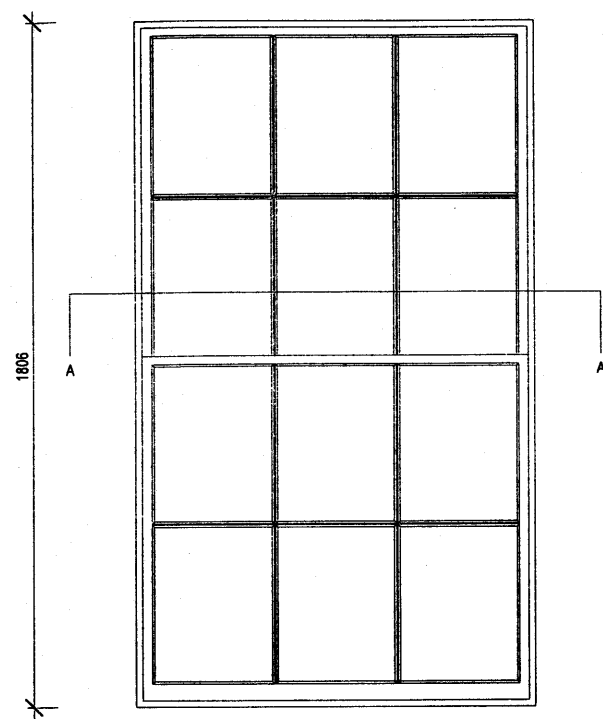

HEIGHT SECTION THROUGH SASH  
SCALE 1:2

FRONT ELEVATION FROM INSIDE  
SCALE 1:20

HEIGHT SECTION  
SCALE 1:20

WIDTH SECTION AA  
SCALE 1:20

WIDTH SECTION AA  
SCALE 1:2

Client Name:	
Mr Chris Goodacre	
Project:	
33 Fitzroy Square London W1T 6EU	
Drawing Title:	
Kitchen Sash Windows (3 of same size)	
Drawing Name:	Rev:
33 Fitzroy Square - 003	-
Issue Date:	Scale:
17/11/2010	1:20 & 1:2 at A3

All dimensions in millimetres unless otherwise stated.  
Do not scale from this drawing.  
All dimensions are to be confirmed on site by the contractors.