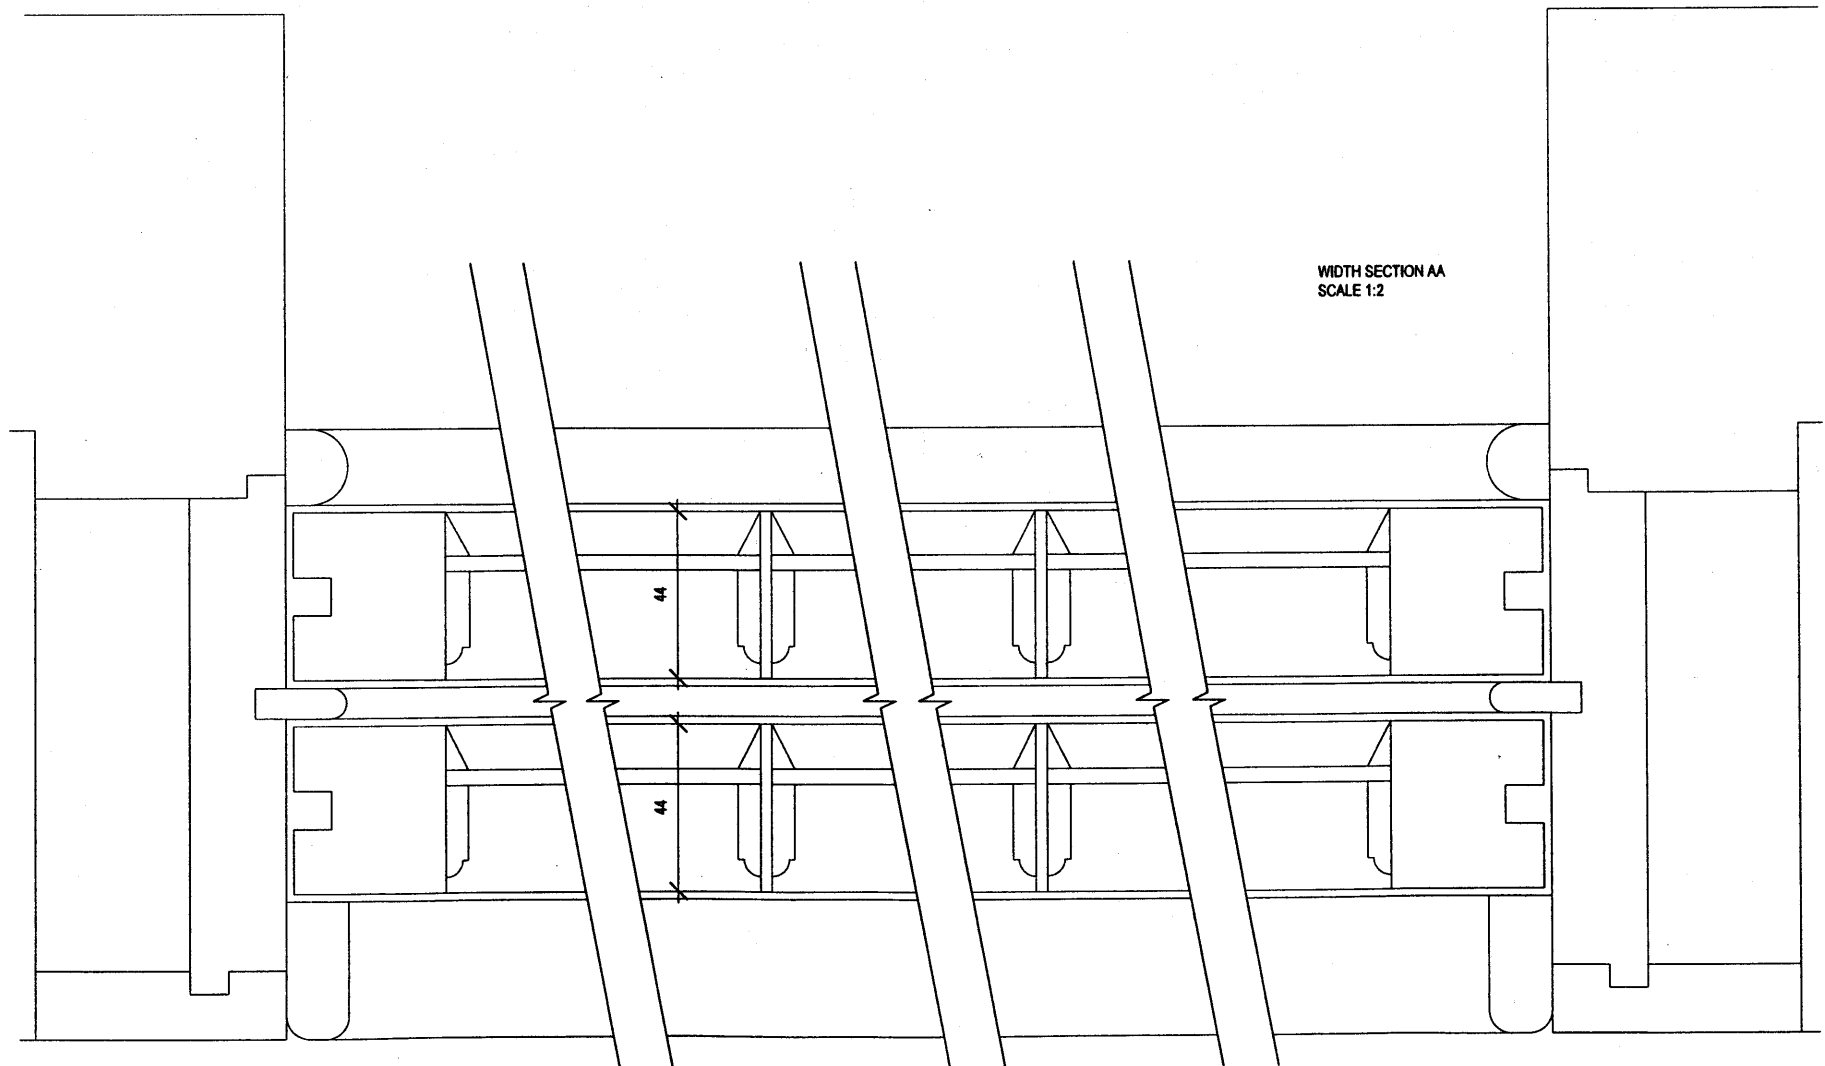

HEIGHT SECTION THROUGH SASH  
SCALE 1:2

FRONT ELEVATION FROM INSIDE  
SCALE 1:20

HEIGHT SECTION  
SCALE 1:20

WIDTH SECTION AA  
SCALE 1:20

WIDTH SECTION AA  
SCALE 1:2

Client Name:	
Mr Chris Goodacre	
Project:	
33 Fitzroy Square London W1T 6EU	
Drawing Title:	
Kitchen Sash Windows (3 of same size)	
Drawing Name:	Rev:
33 Fitzroy Square - 003	-
Issue Date:	Scale:
17/11/2010	1:20 & 1:2 at A3

All dimensions in millimetres unless otherwise stated.  
Do not scale from this drawing.  
All dimensions are to be confirmed on site by the contractors.