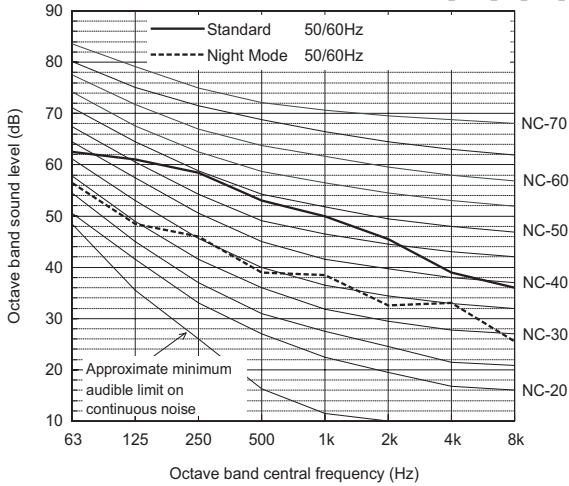

Ref.:PUHY_YHM-A_NCC_EUDB_P200-P300_Y1

Sound level of PUHY-P200YHM-A(-BS)

Ref.:PUHY_YHM-A_NCC_EUDB_P200

		63	125	250	500	1k	2k	4k	8k	dB(A)
Standard	50/60Hz	62.5	61.0	58.5	53.0	50.0	45.5	39.0	36.0	56.0
Night Mode	50/60Hz	56.5	48.5	46.0	39.0	38.5	32.5	33.0	25.5	44.0