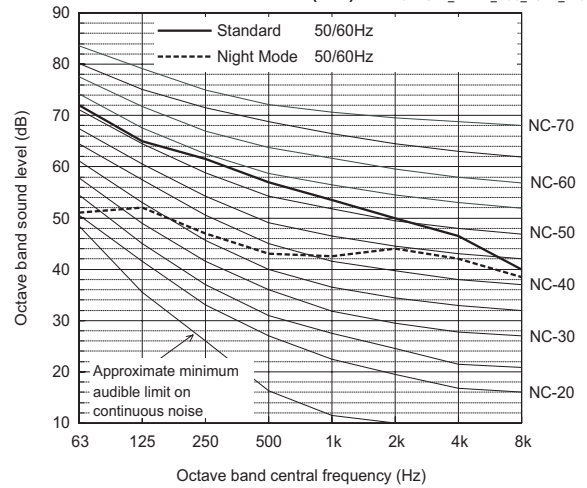

Sound level of PUHY-EP300YHM-A(-BS)

Ref.:PUHY_YHM-A_NCC_EUDB_EP300

		63	125	250	500	1k	2k	4k	8k	dB(A)
Standard	50/60Hz	72.0	65.0	61.5	57.0	53.5	50.0	46.5	40.0	60.0
Night Mode	50/60Hz	51.0	52.0	47.0	43.0	42.5	44.0	42.0	38.5	50.0