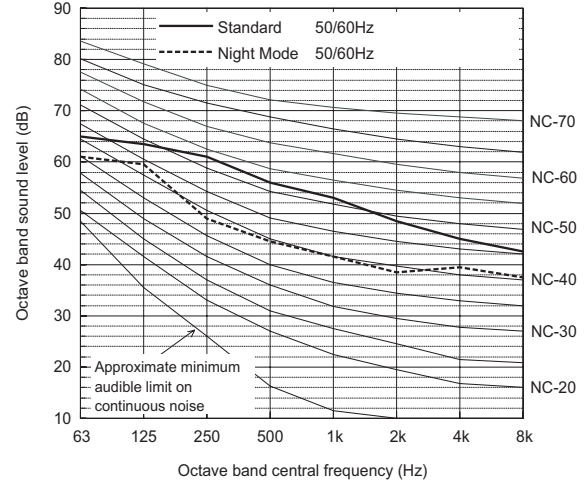

Sound level of PUHY-P300YHM-A(-BS)

Ref.:PUHY_YHM-A_NCC_EUDB_P300

		63	125	250	500	1k	2k	4k	8k	dB(A)
Standard	50/60Hz	65.0	63.5	61.0	56.0	53.0	48.5	45.0	42.5	59.0
Night Mode	50/60Hz	61.0	59.5	49.0	44.5	41.5	38.5	39.5	37.5	50.0

When Night Mode is set, the A/C system's capacity is limited. The system could return to normal operation from Night Mode automatically in the case that the operation condition is severe.