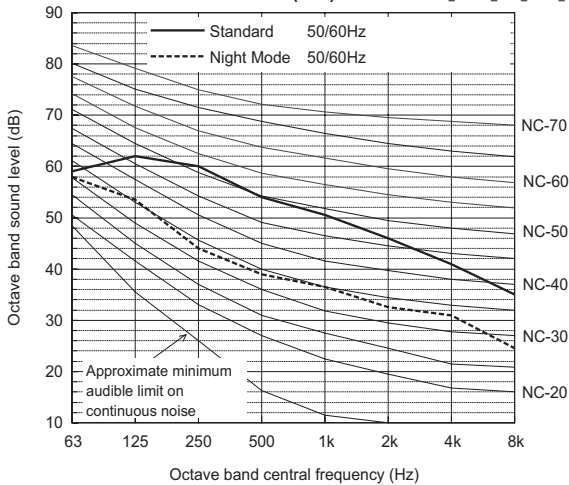

Sound level of PUHY-P250YHM-A(-BS)

Ref.:PUHY_YHM-A_NCC_EUDB_P250

		63	125	250	500	1k	2k	4k	8k	dB(A)
Standard	50/60Hz	59.0	62.0	60.0	54.0	50.5	46.0	41.0	35.0	57.0
Night Mode	50/60Hz	58.0	53.5	44.0	39.0	36.5	32.5	31.0	24.5	44.0