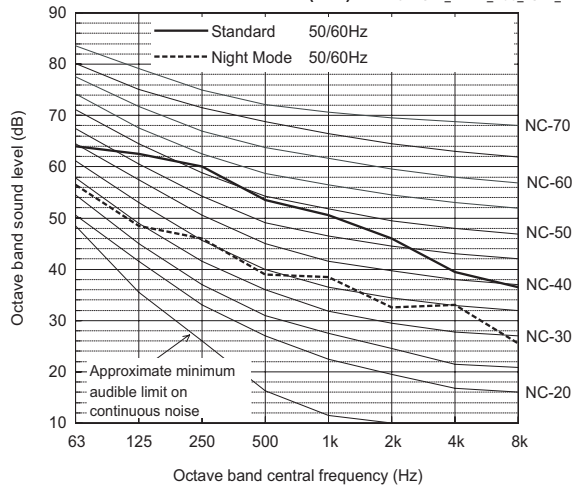

Sound level of PUHY-EP200YHM-A(-BS)

Ref.:PUHY_YHM-A_NCC_EUDB_EP200

		63	125	250	500	1k	2k	4k	8k	dB(A)
Standard	50/60Hz	64.0	62.5	60.0	53.5	50.5	46.0	39.5	36.5	57.0
Night Mode	50/60Hz	56.5	48.5	46.0	39.0	38.5	32.5	33.0	25.5	44.0