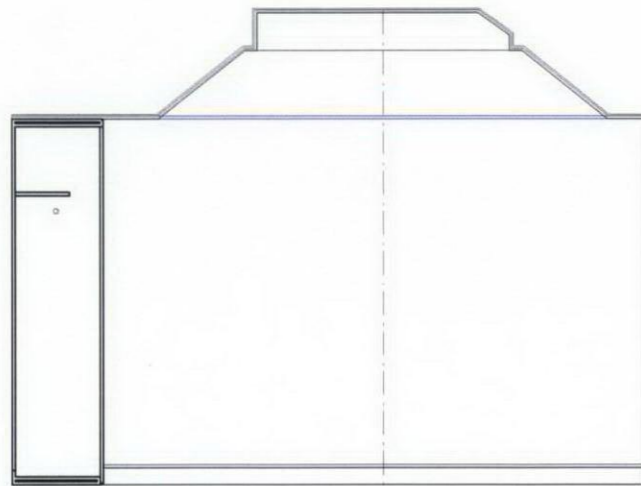

North Elevation

West Elevation

South Elevation

East Elevation

Existing ceiling coffers covered over with new finish flush with existing ceiling.

West Elevation

RECEIVED
14 JAN 2011

SOUTHWEST BEDROOM

SOUTHEAST BEDROOM

Revisions: A - Southeast bedroom cupboards elevation added 12/01/11	Date: 04/01/11 Scale: 1:50 Drawn by: AB	Drawing No: 5010/24 Drawing Title: PROPOSED INFILL OF COFFER IN THIRD FLOOR SOUTHWEST BEDROOM	Project: 57 CUMBERLAND TERRACE LONDON NW1 4HJ	Studio DAR Ltd 12 King Henry's Reach Manbre Rd London W6 9RH t: 020 7598 0688 f: 020 8563 2753 e: office@studiodar.co.uk
---	--	---	--	--