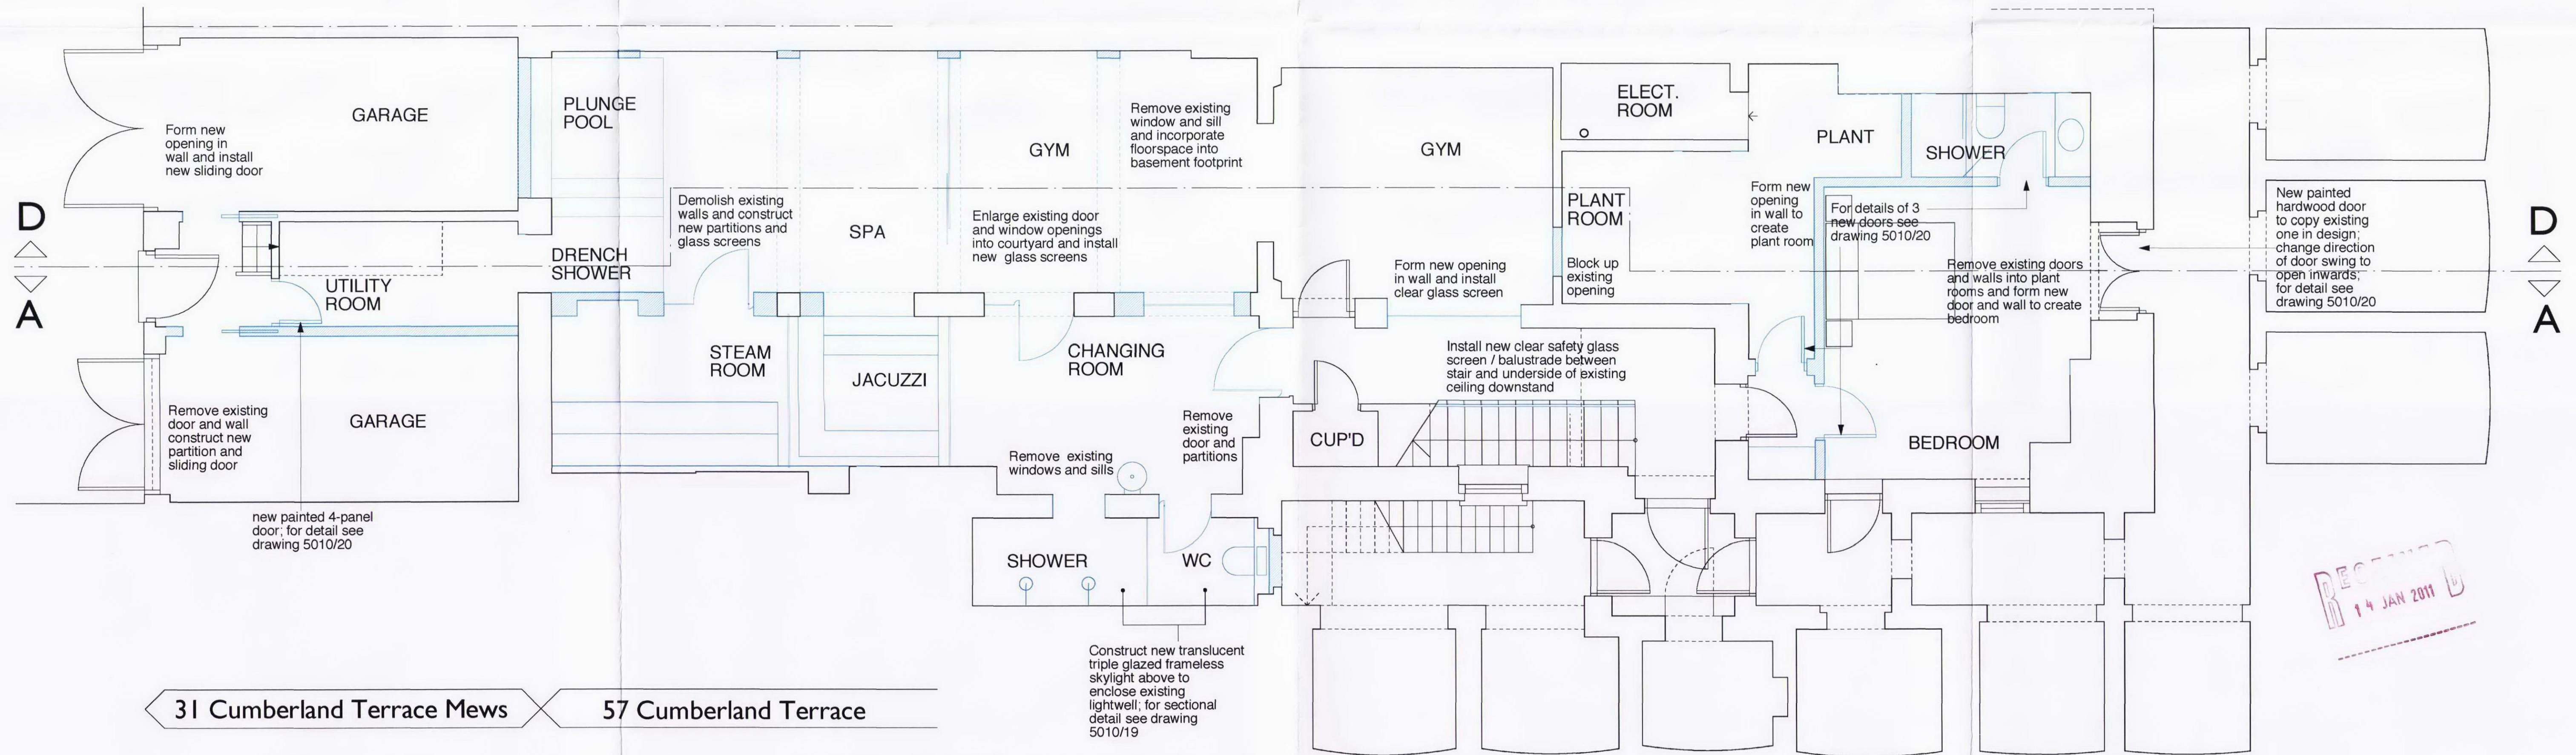

31 Cumberland Terrace Mews 57 Cumberland Terrace

Lower Ground Floor - As Previously Existing

31 Cumberland Terrace Mews 57 Cumberland Terrace

Lower Ground Floor - As Approved - (2005/4583/P & 2005/4588/L)

Revisions:	Date:	January 2011	Drawing No: 5071/02	Project:	40 CODA Centre 189 Munster Road London SW6 6AW t: +442073845590 f: +442073869454 www.studiodar.co.uk e: office@studiodar.co.uk		
	Scale:	1:50				Drawing Title:	57 CUMBERLAND TERRACE LONDON NW1 4HJ
	Drawn by:	AB					