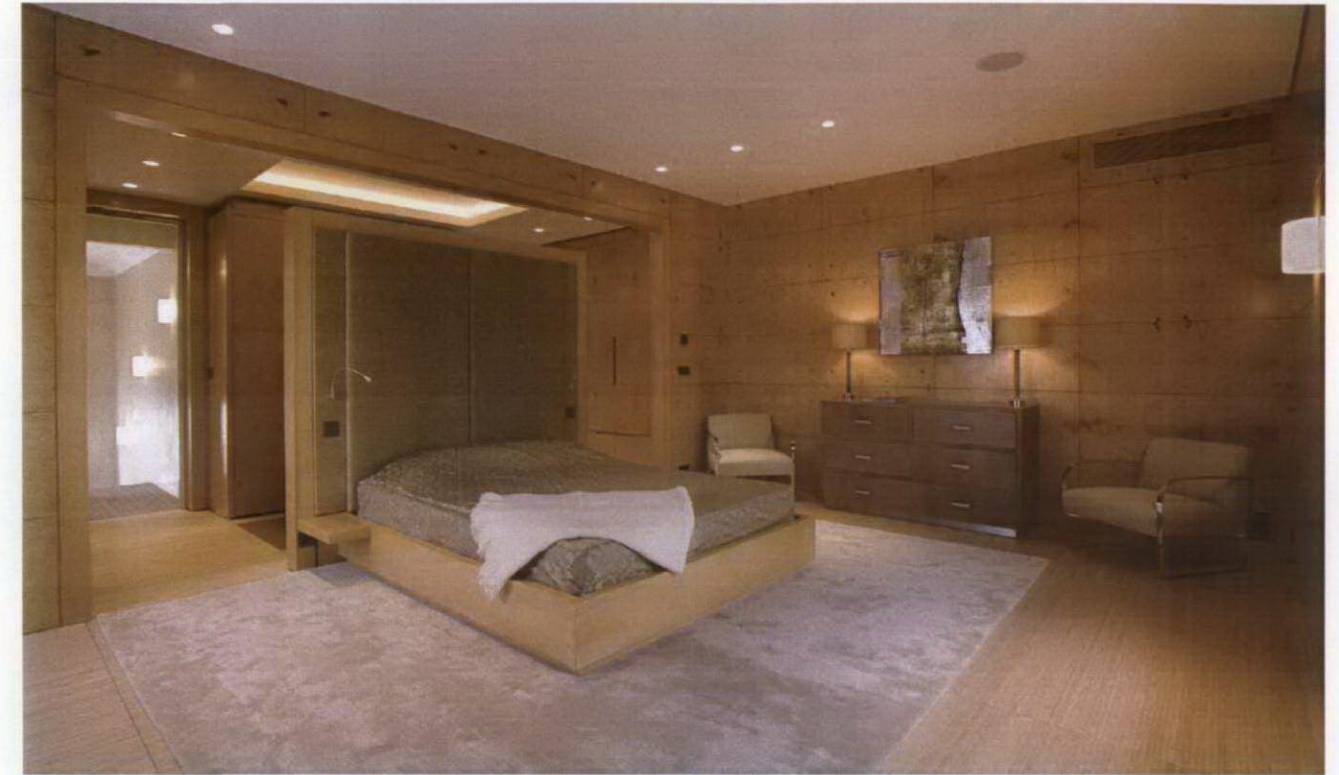

Master Bedroom - view A

Master Bedroom - view B

Revisions: -	Date: 04/01/11 Scale: NTS Drawn by: AB	Drawing No: 5010/23 Drawing Title: PHOTOGRAPHS OF PANELLING TO MASTER BEDROOM	Project: 57 CUMBERLAND TERRACE LONDON NW1 4HJ	Studio DAR Ltd <small>12 King Henry's Reach Manbre Rd London W6 9RH t: 020 7598 0688 f: 020 8563 2753 e: office@studiodar.co.uk</small>
-----------------	--	--	---	---