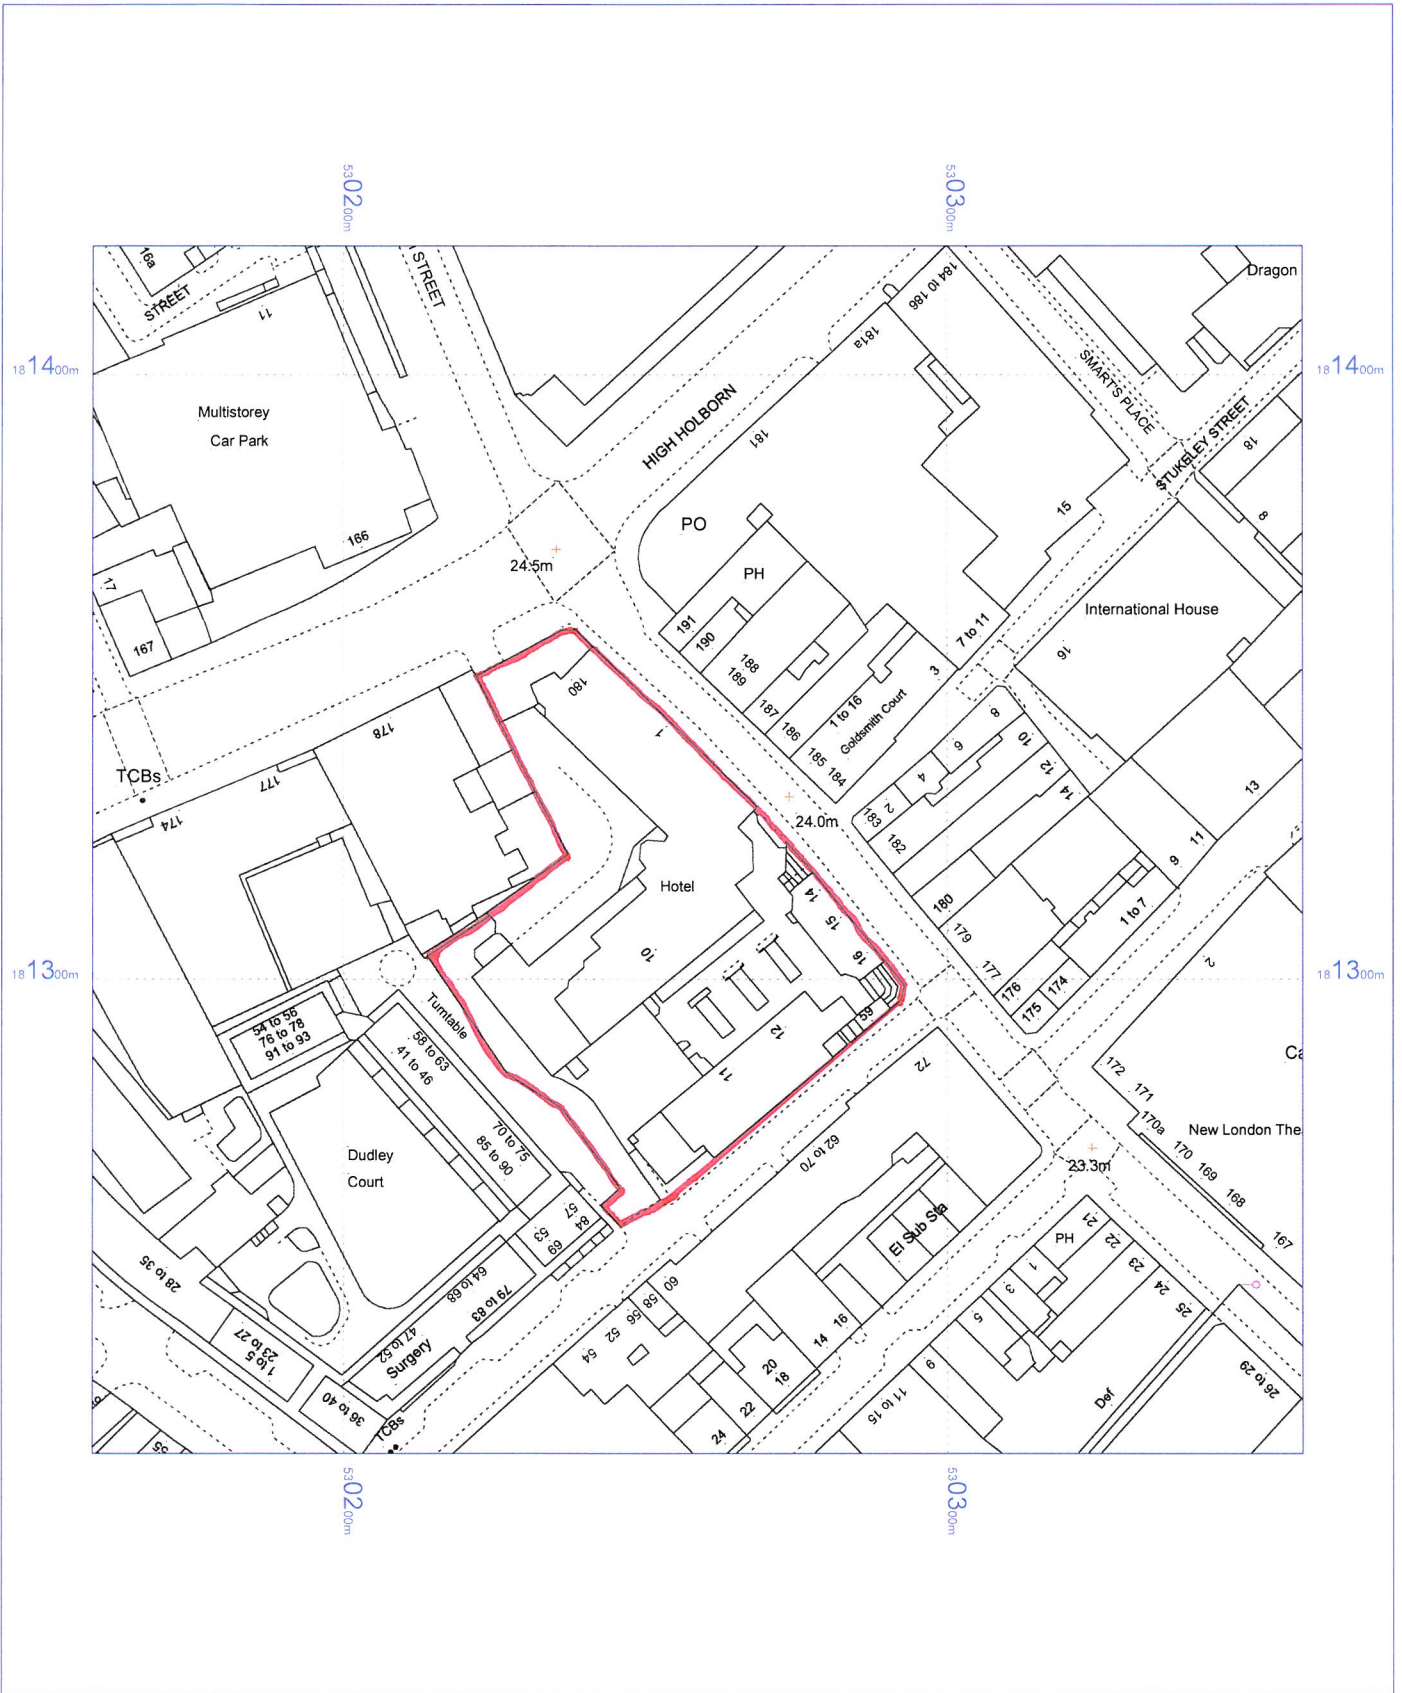

Travelodge Covent Gdn WC2B 5RE

OS Mastermap
19 June 2010
www.centremapslive.com

1:1250 scale print at A4

©Crown Copyright. All rights reserved. Licence no. 10001998