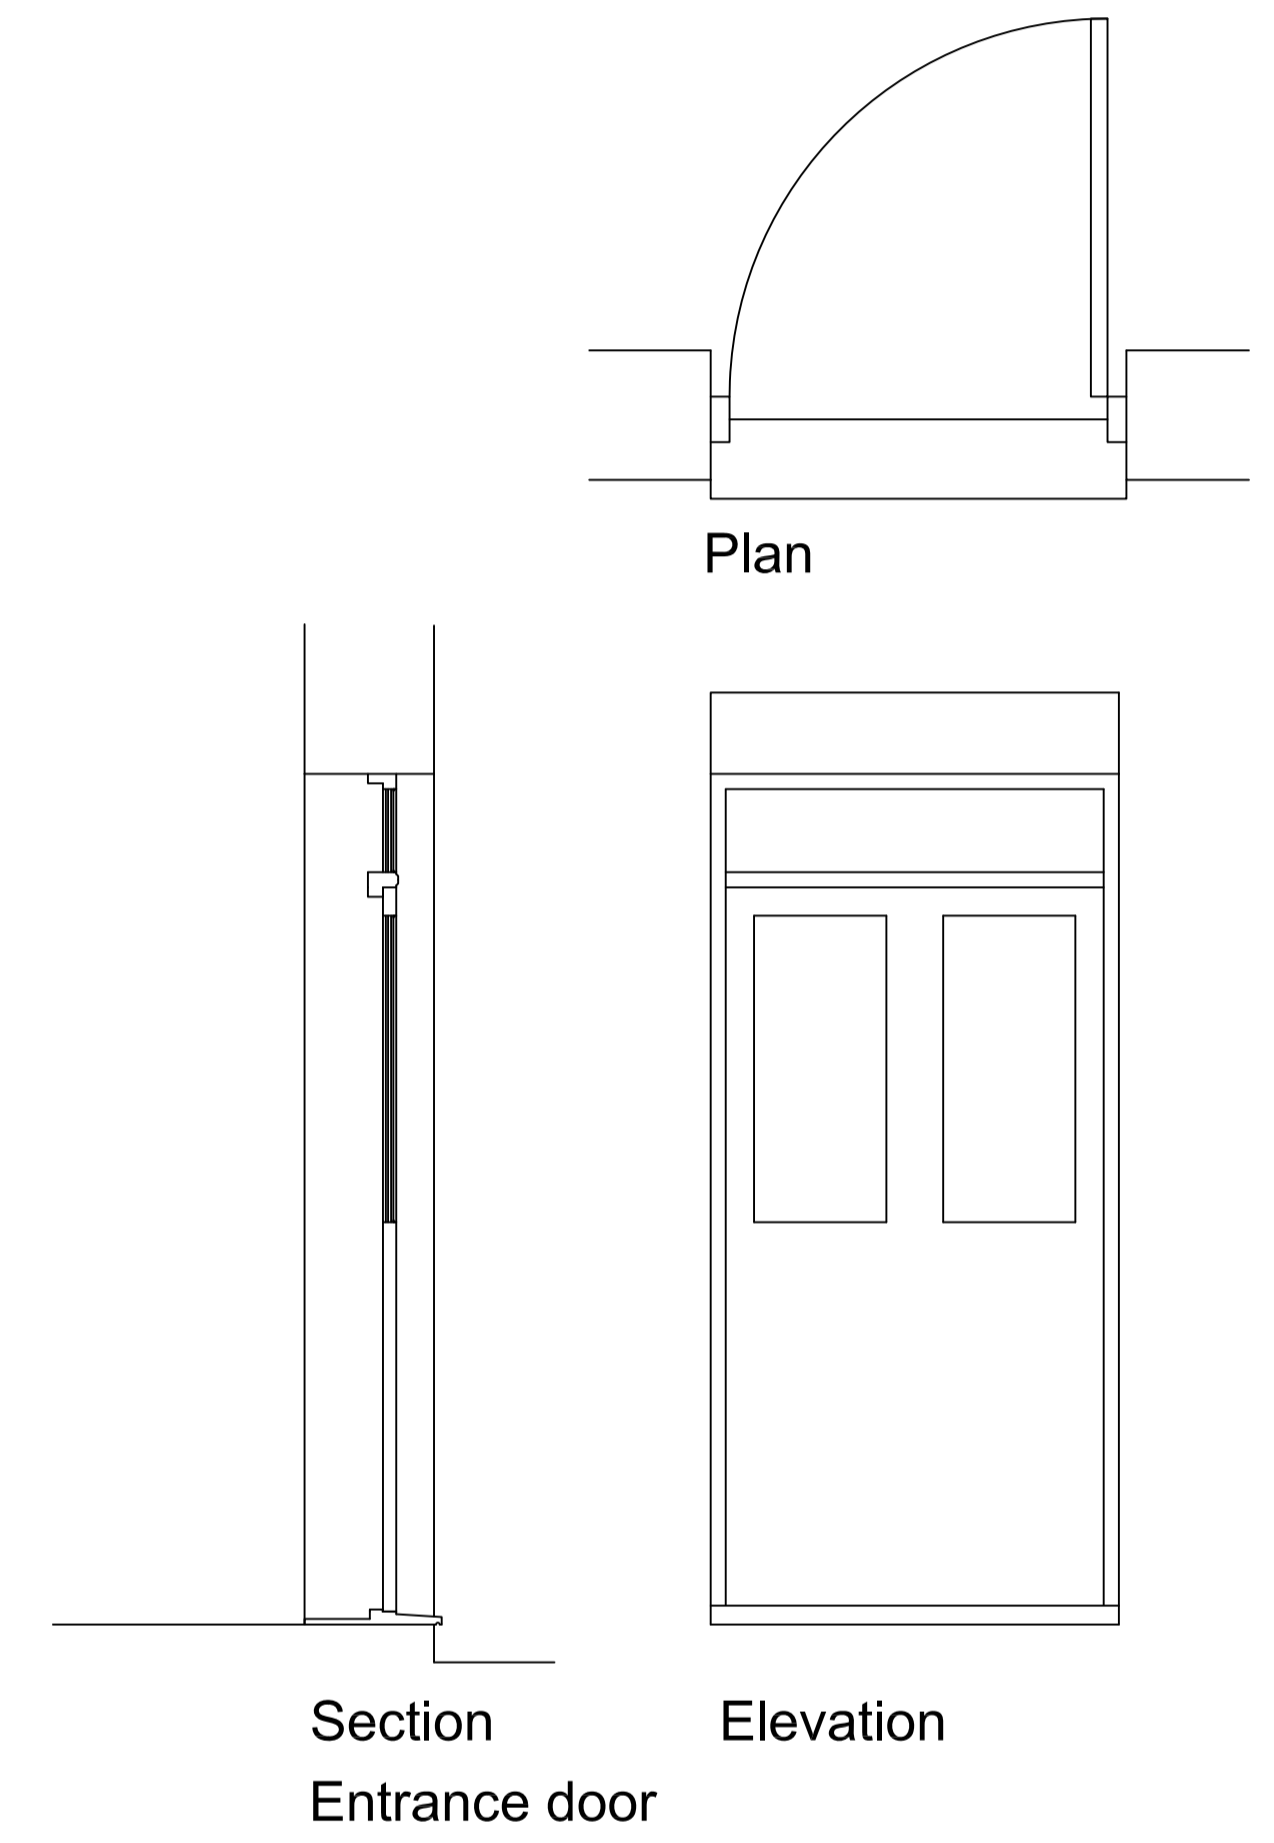

Kitchen/Lounge window
PROPOSED WINDOWS

Bedroom 2 window

Entrance door

DATE	REVISION

Client:
Mr Paul and Helena Doherty

Project Title:
**14 A Laurier Road
 London
 NW5 1SG**

Drawing Title:
Door and Window Details

Scale: 1:20 @ A1 Date: 11.01.2011

Dwg.No.: **LR.01.08**