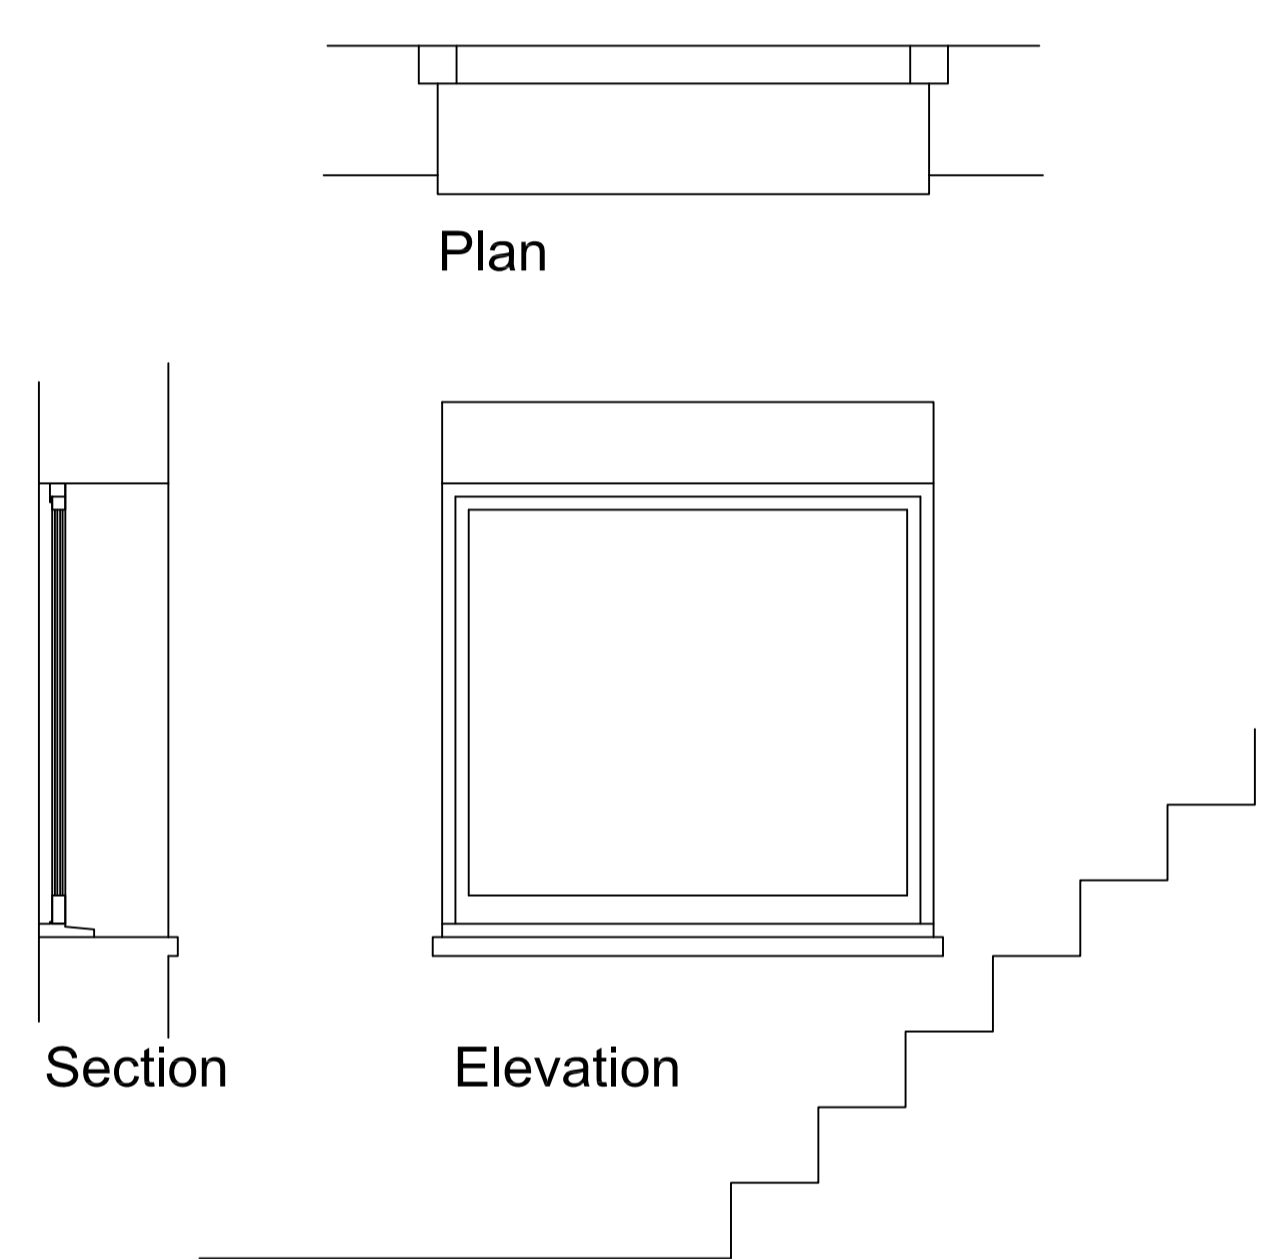

Kitchen/Lounge window
PROPOSED WINDOWS

Bedroom 2 window

Entrance door

DATE	REVISION

Client:
Mr Paul and Helena Doherty

Project Title:
**14 A Laurier Road
 London
 NW5 1SG**

Drawing Title:
Door and Window Details

Scale: 1:20 @ A1 Date: 11.01.2011

Dwg.No.: **LR.01.08**