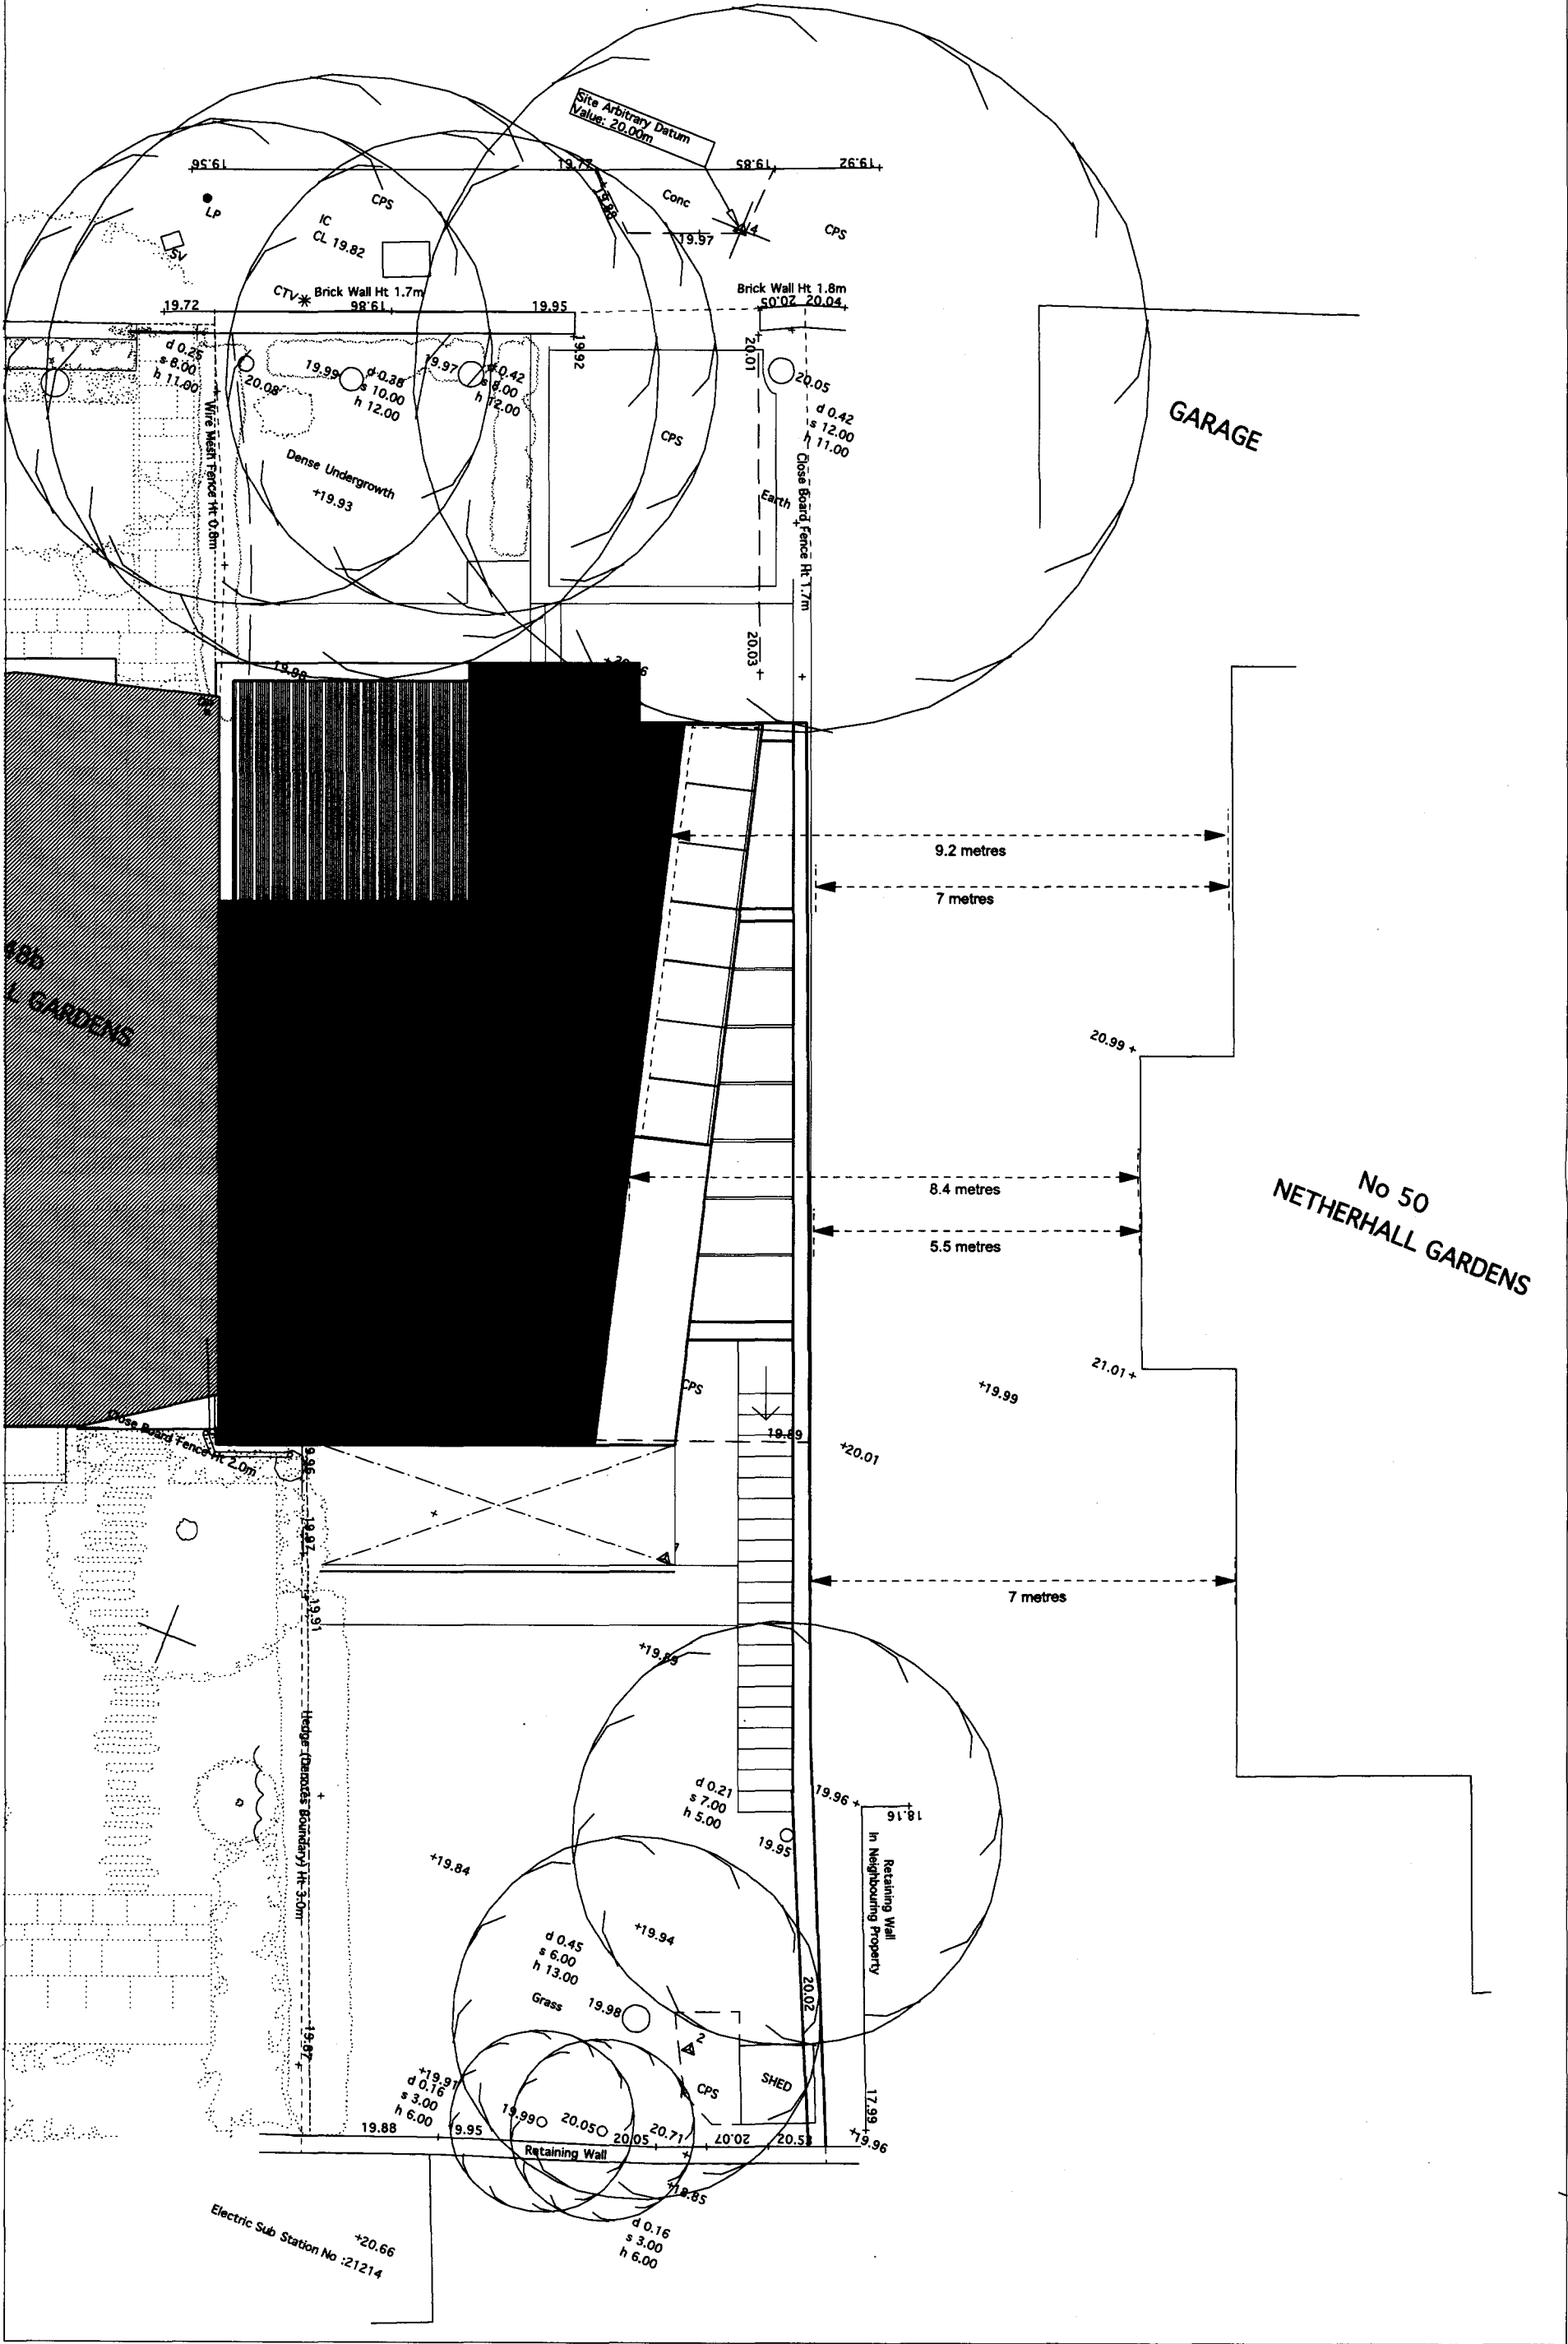

NETHERHALL GARDENS

GARAGE

No 50
NETHERHALL GARDENS

Electric Sub Station No :21214