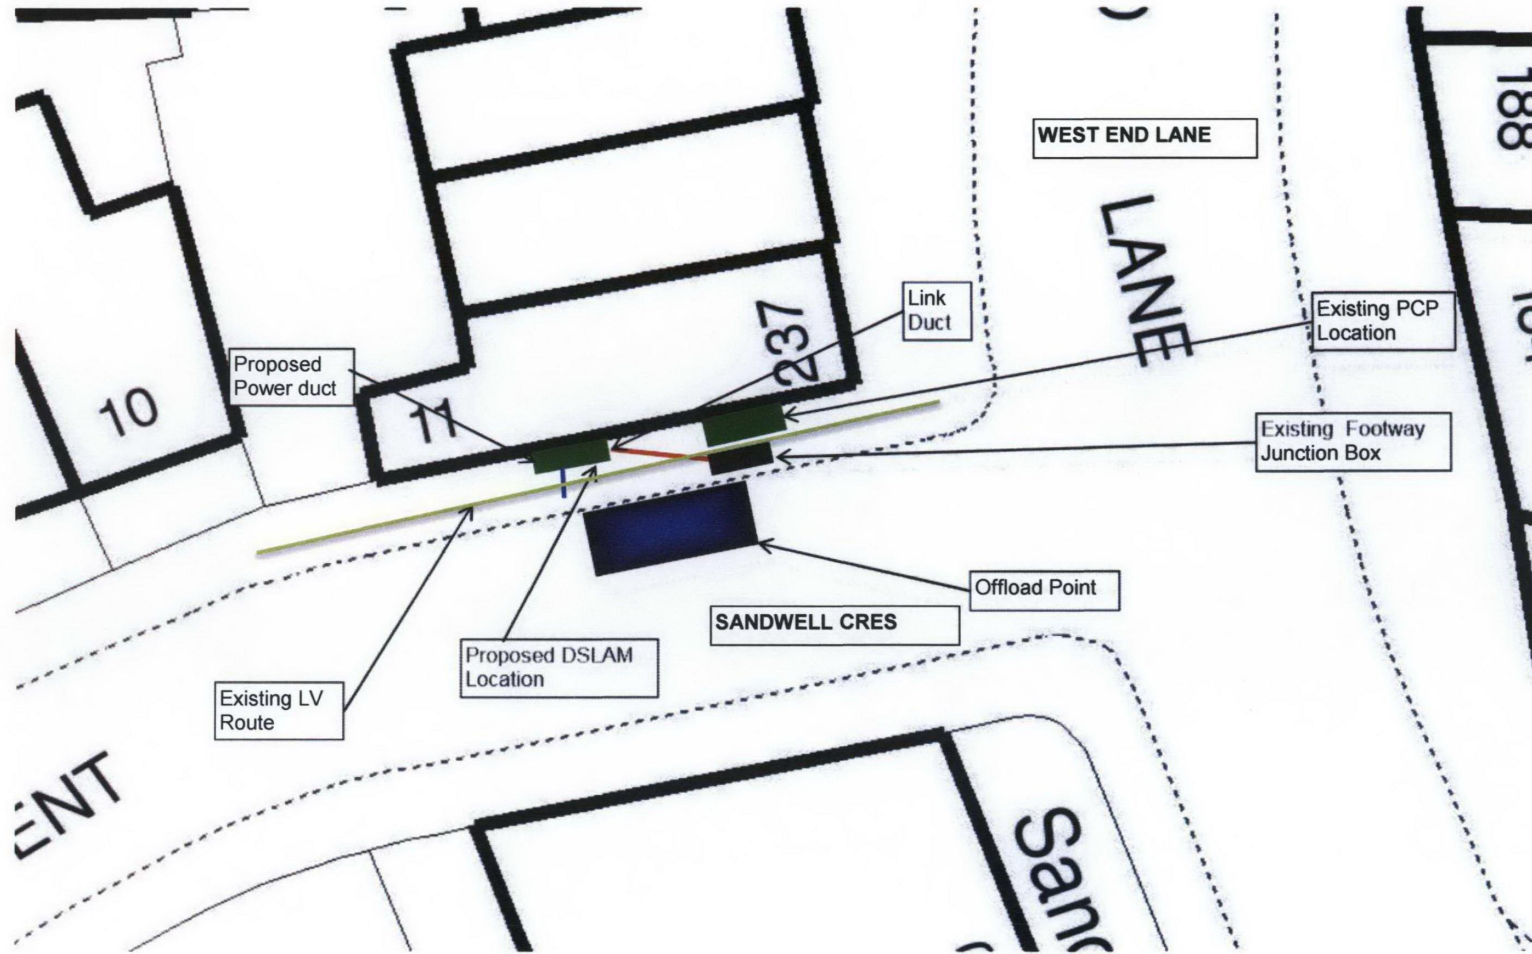

Project:-	BT Openreach		Date:-	30.08.10	CT Order No.:-	5000155004	PCP No.:-	65
Exchange:-	Hampstead	Location:-	Post Code:-	NW6 1XL			DSLAM NGR:-	525422, 184952
		Sandwell Crescent, S/O 237 West End Lane, Hampstead, London		Carillion/Telent	01732 229 700		PCP NGR:-	525427, 184952

Power route  
DSLAM to JB route

Project:-	BT Openreach		Date:-	30.08.10	Ct Order No:-	5000155004	PCP NGR:-	525427, 184952
Exchange:-	Hampstead	Location:-	Post Code:-	NW6 1XL			DSLAM NGR:-	525422, 184952
 		Sandwell Crescent, S/O 237 West End Lane, Hampstead, London		Carillion/Telent	01732 229 700		PCP No:-	<b>65</b>

Line Drawing

Hampstead PCP 65  
Sandwell Crescent  
S/O 237 West End Lane  
HAMPSTEAD  
LONDON  
NW6 1XL  
  
NGR  
525422 / 184952

\_PCP No 65