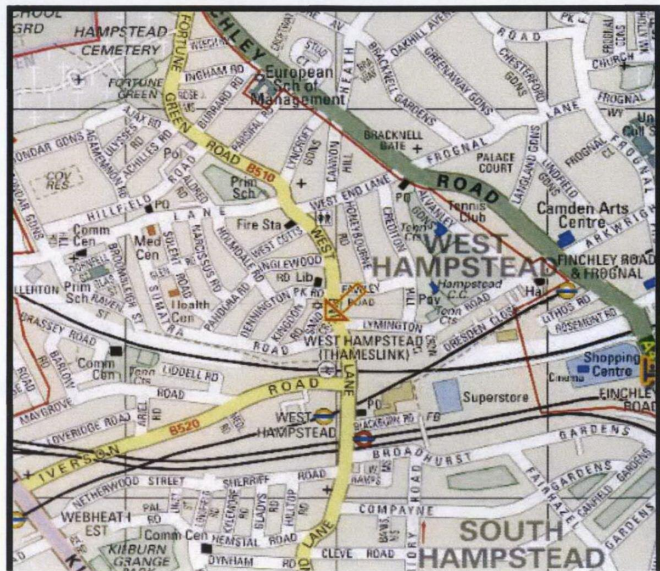

Project:-	BT Openreach		Date:-	30.08.10	CT Order No.:-	5000155004	PCP No.:-	65
Exchange:-	Hampstead	Location:-	Post Code:-	NW6 1XL			DSLAM NGR:-	525422, 184952
		Sandwell Crescent, S/O 237 West End Lane, Hampstead, London		Carillion/Telent	01732 229 700		PCP NGR:-	525427, 184952

Power route  
DSLAM to JB route

Project:-	BT Openreach		Date:-	30.08.10	Ct Order No:-	5000155004	PCP NGR:-	525427, 184952
Exchange:-	Hampstead	Location:-	Post Code:-	NW6 1XL			DSLAM NGR:-	525422, 184952
 		Sandwell Crescent, S/O 237 West End Lane, Hampstead, London		Carillion/Telent	01732 229 700		PCP No:-	<b>65</b>

Line Drawing

Hampstead PCP 65  
Sandwell Crescent  
S/O 237 West End Lane  
HAMPSTEAD  
LONDON  
NW6 1XL  
  
NGR  
525422 / 184952

\_PCP No 65