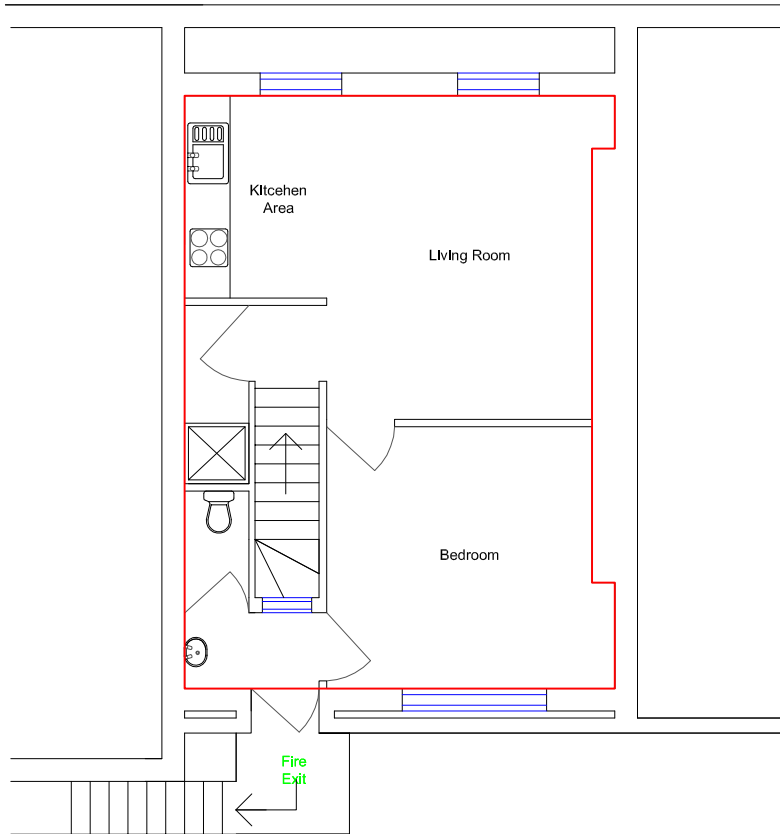

Half Landing From
Third Floor

Fourth Floor

Produced For: Blenpark Properties
Limited
3rd Floor
9 White Lion St
London
N1 9PD

Location: 144 Camden High Street
London
NW1 0NE

Date: 06/12/10 Scale: 1:100

0 1M 4M

Key:

 Flat 1, 144 Camden High Street

 Common Parts