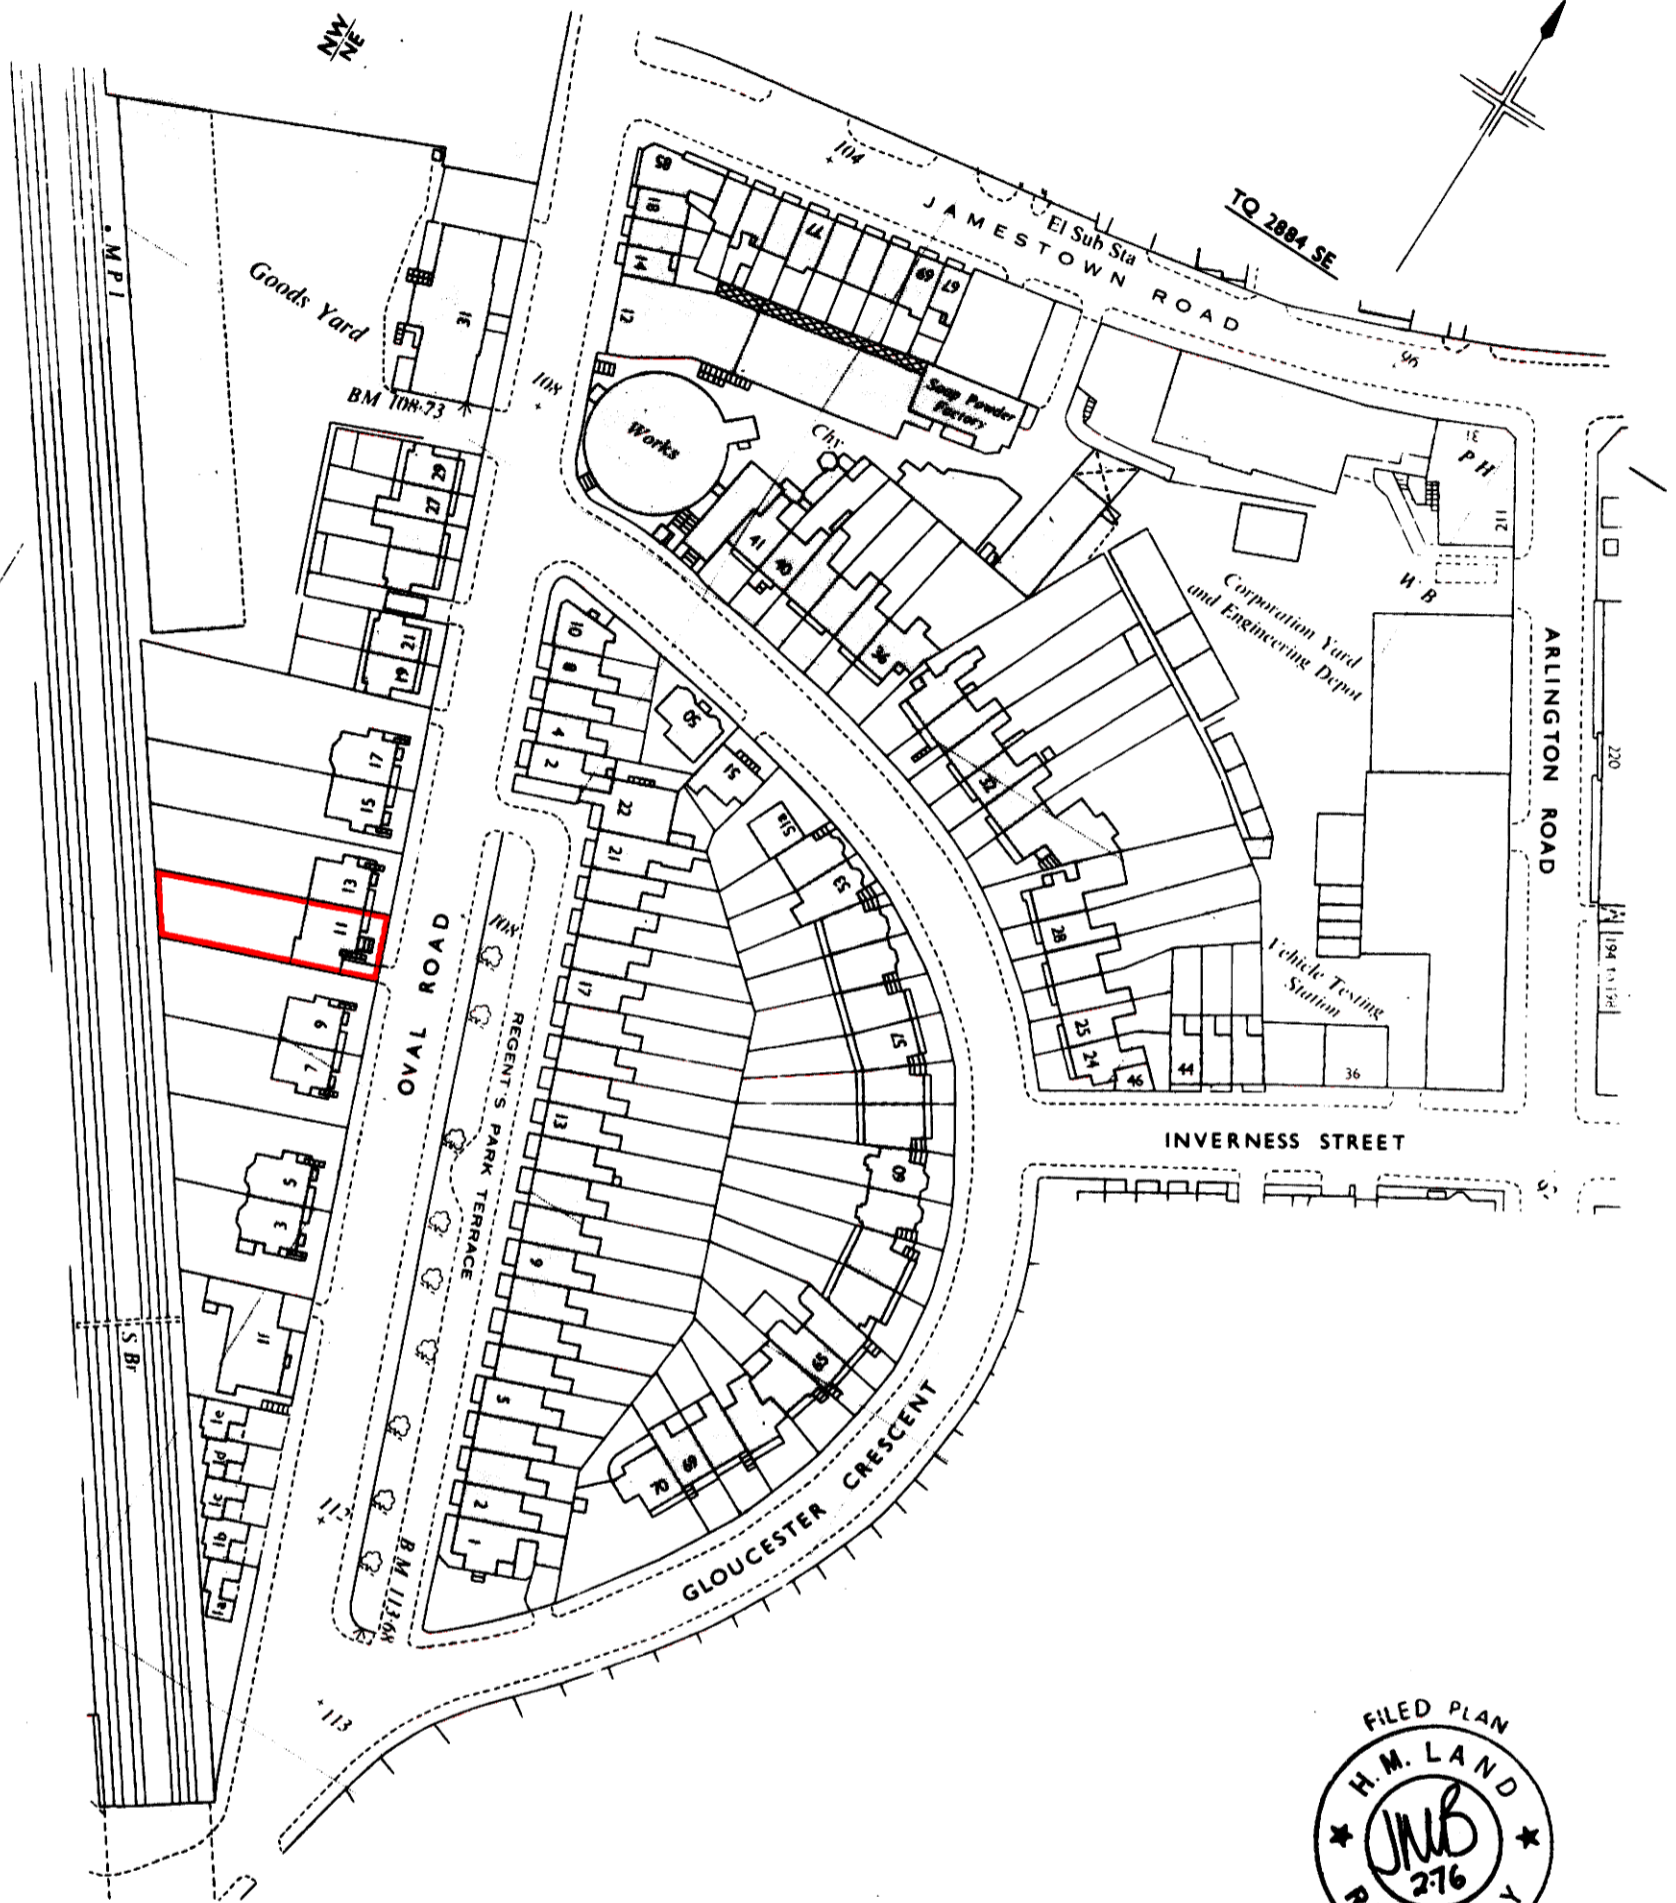

H.M. LAND REGISTRY		TITLE NUMBER	
		LN 53332	
ORDNANCE SURVEY PLAN REFERENCE	COUNTY	SHEET	NATIONAL GRID
	GREATER LONDON		TQ 2883
Scale: 1/1250			© Crown copyright 1976

BOROUGH OF CAMDEN

Old Reference LN VII 22 A

This is a copy of the title plan on 22 NOV 2010 at 18:15:55. This copy does not take account of any application made after that time even if still pending in the Land Registry when this copy was issued.

The Land Registry endeavours to maintain high quality and scale accuracy of title plan images. The quality and accuracy of any print will depend on your printer, your computer and its print settings. This title plan shows the general position, not the exact line, of the boundaries. It may be subject to distortions in scale. Measurements scaled from this plan may not match measurements between the same points on the ground. See Land Registry Public Guide 7 - Title Plans.