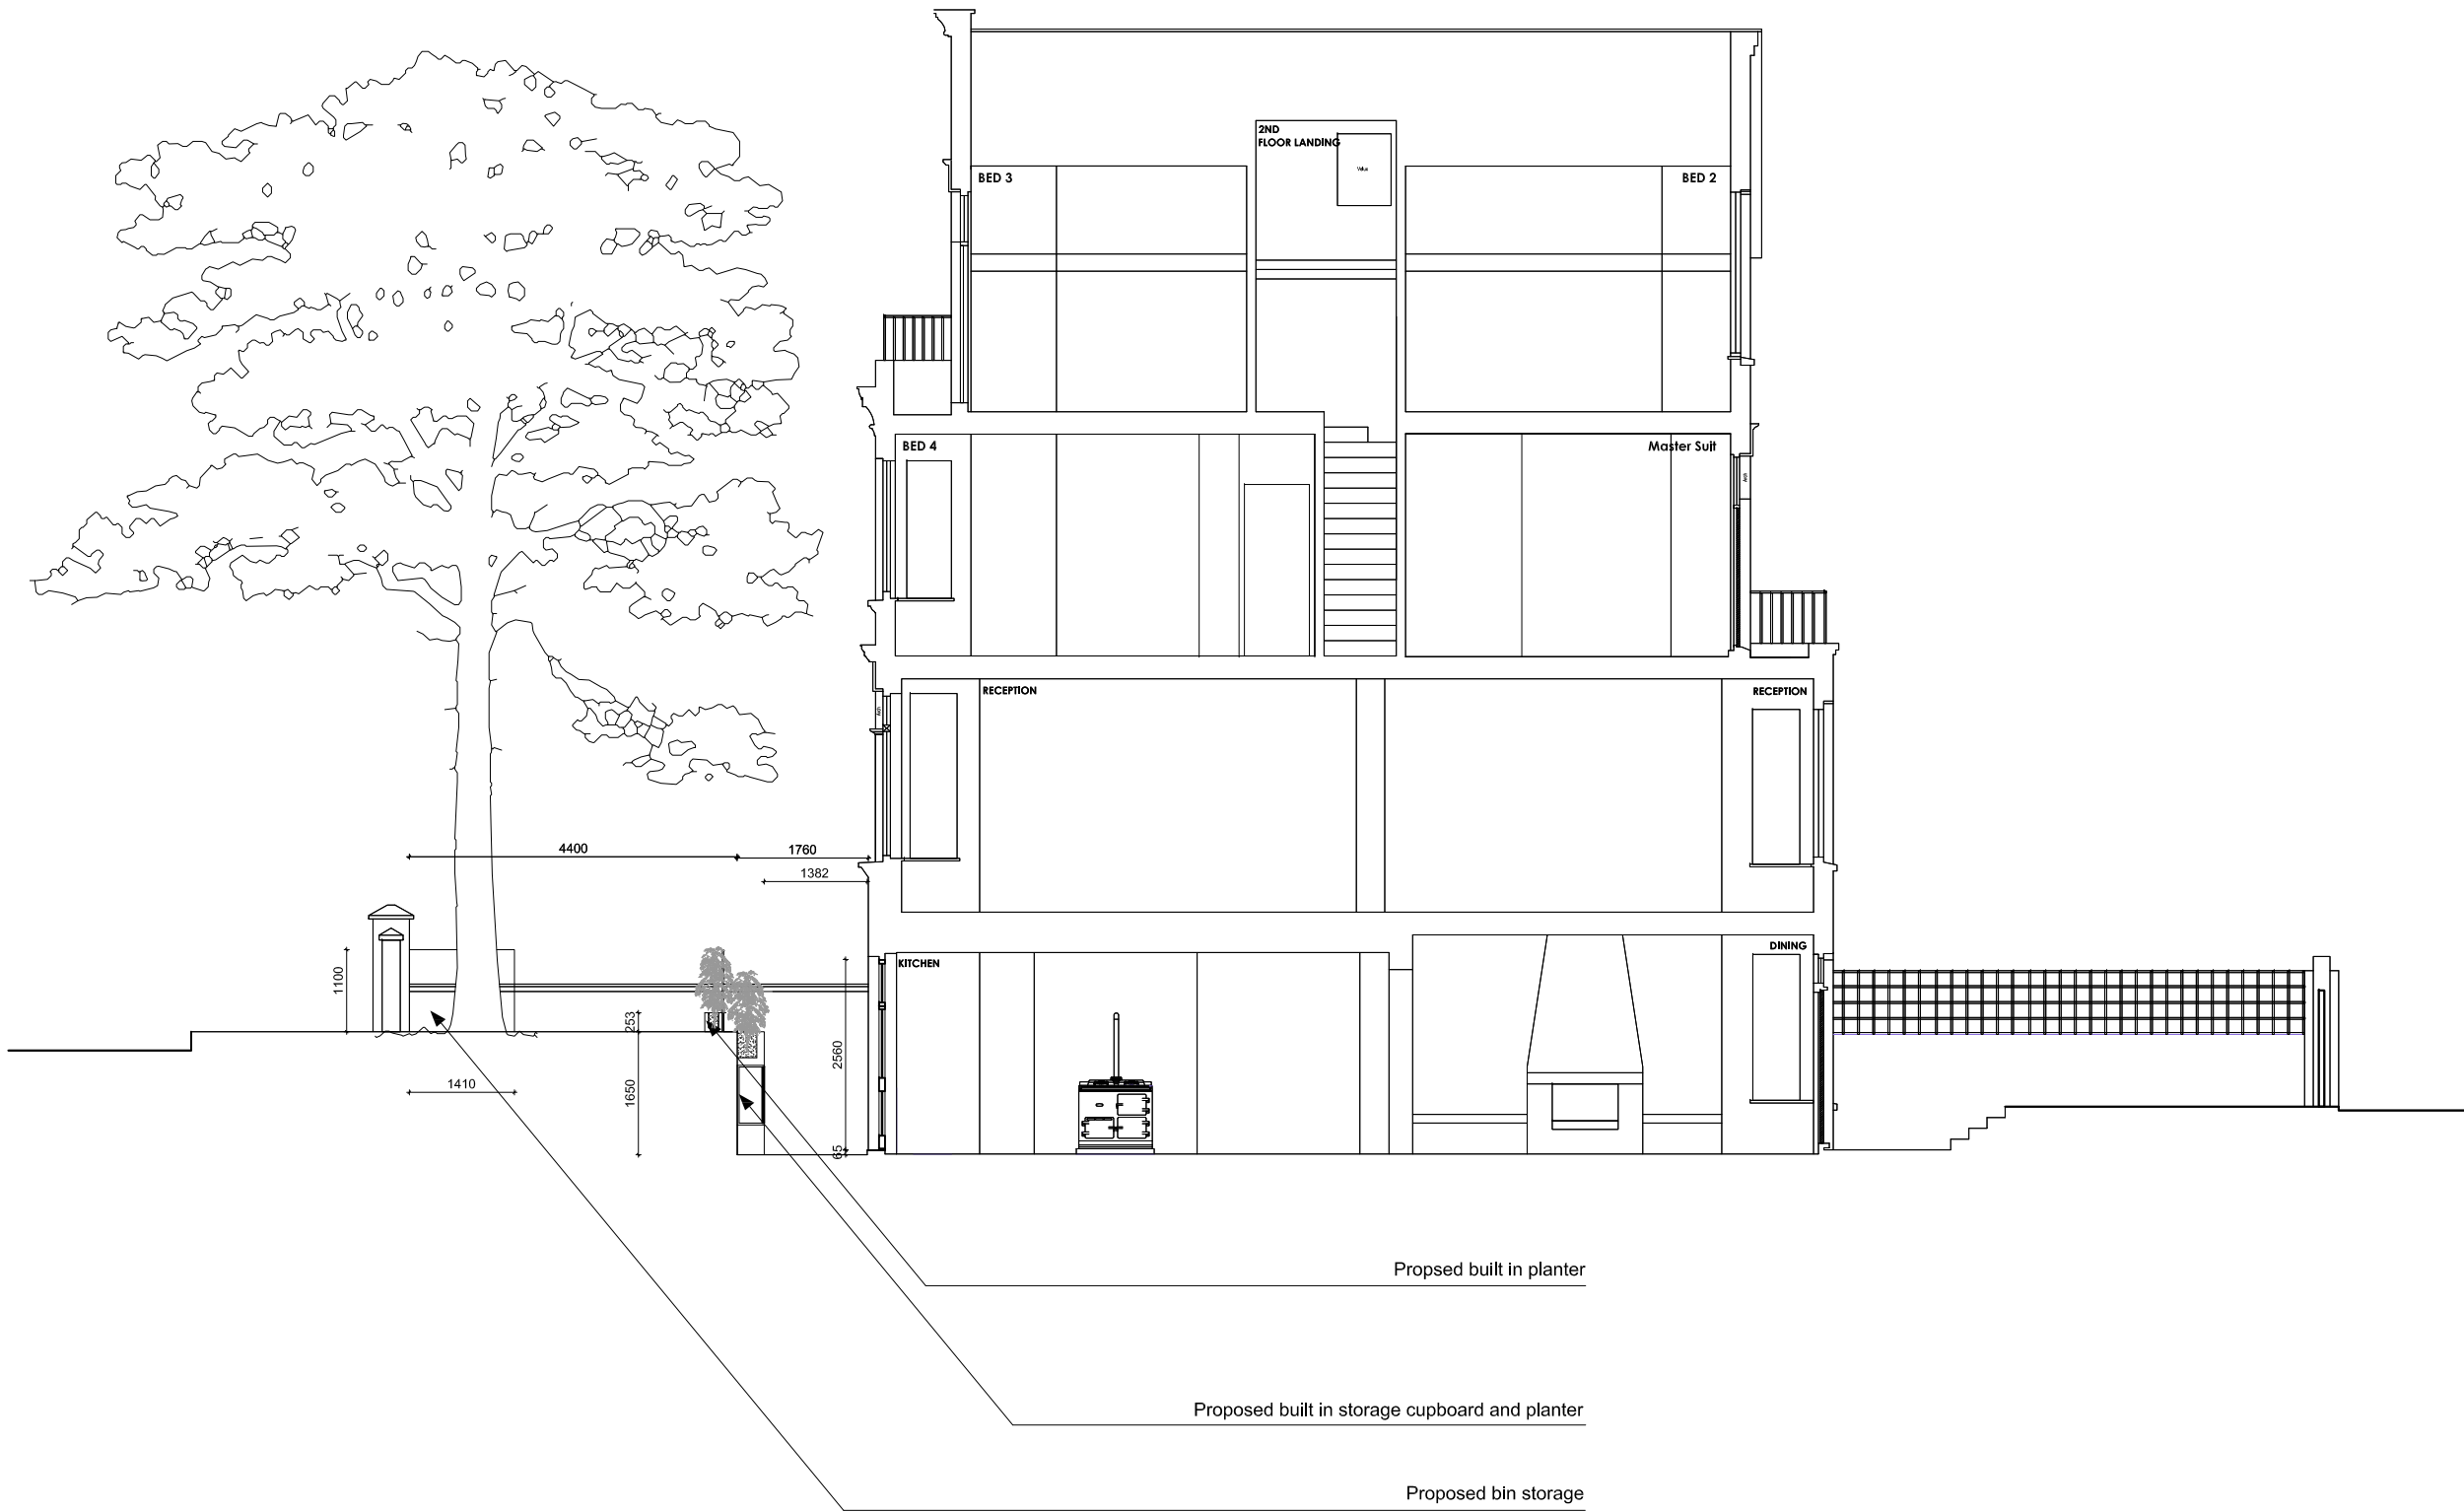

DO NOT SCALE FROM THESE DRAWINGS. FOR ACCURACY, ALL DIMENSIONS AND SPECIFICATIONS MUST BE CONFIRMED AT THE SITE AND WITH THE RELEVANT TECHNICAL DRAWINGS.

Planning Application

SCALE 1:50 Paper size:A1

If printed on paper size A3 the scale is 1:100

Proposed Section A-A

300\_PR

43 Canfield Gardens  
NW6 3JL, LONDON  
Employers:  
Anthony & Emma Wainer

SCENARIO ARCHITECTURE  
38A ALCONBURY ROAD  
E5 8RH London  
Landline: 0207.503.8153  
Mobile: 07900.041.413;  
07813299626  
Email: info@scenario-arch.com  
Website: www.scenario-arch.com