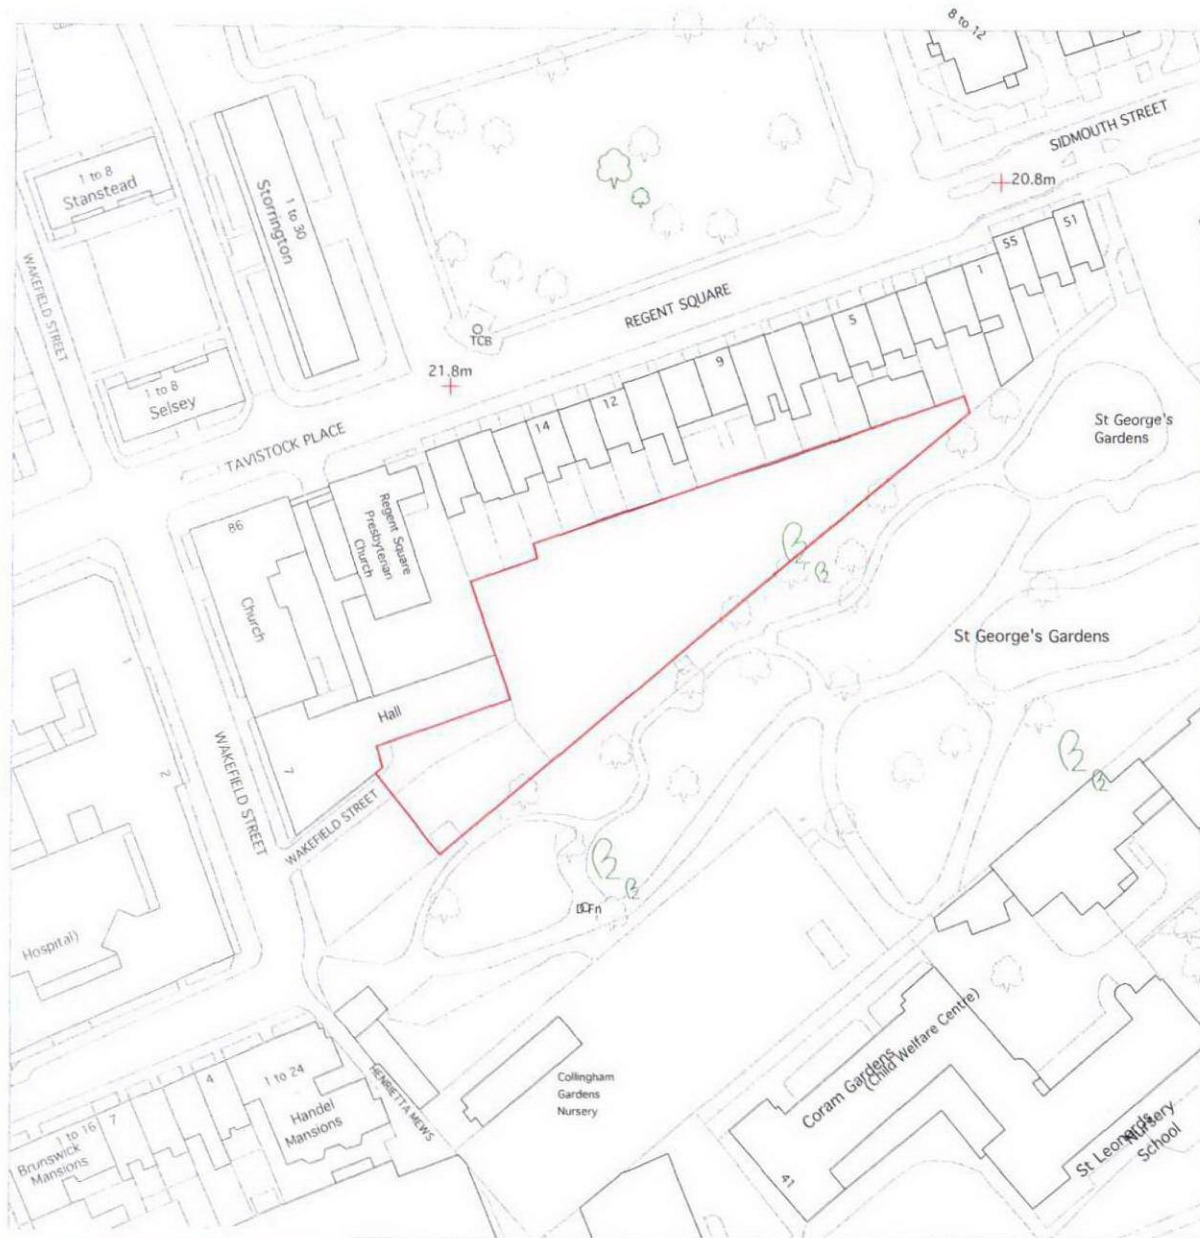

Project:
1178
Bloomsbury Rooms

Drawing Title:
OS Site Plan

Stage:
Planning

Drawing no:
1178-10-01

Date: 05.01.11

Scale: 1:1250

Format: A4

Status: INFORMATION

Drawn by: -

Revision:

Document 3:
Application Drawings