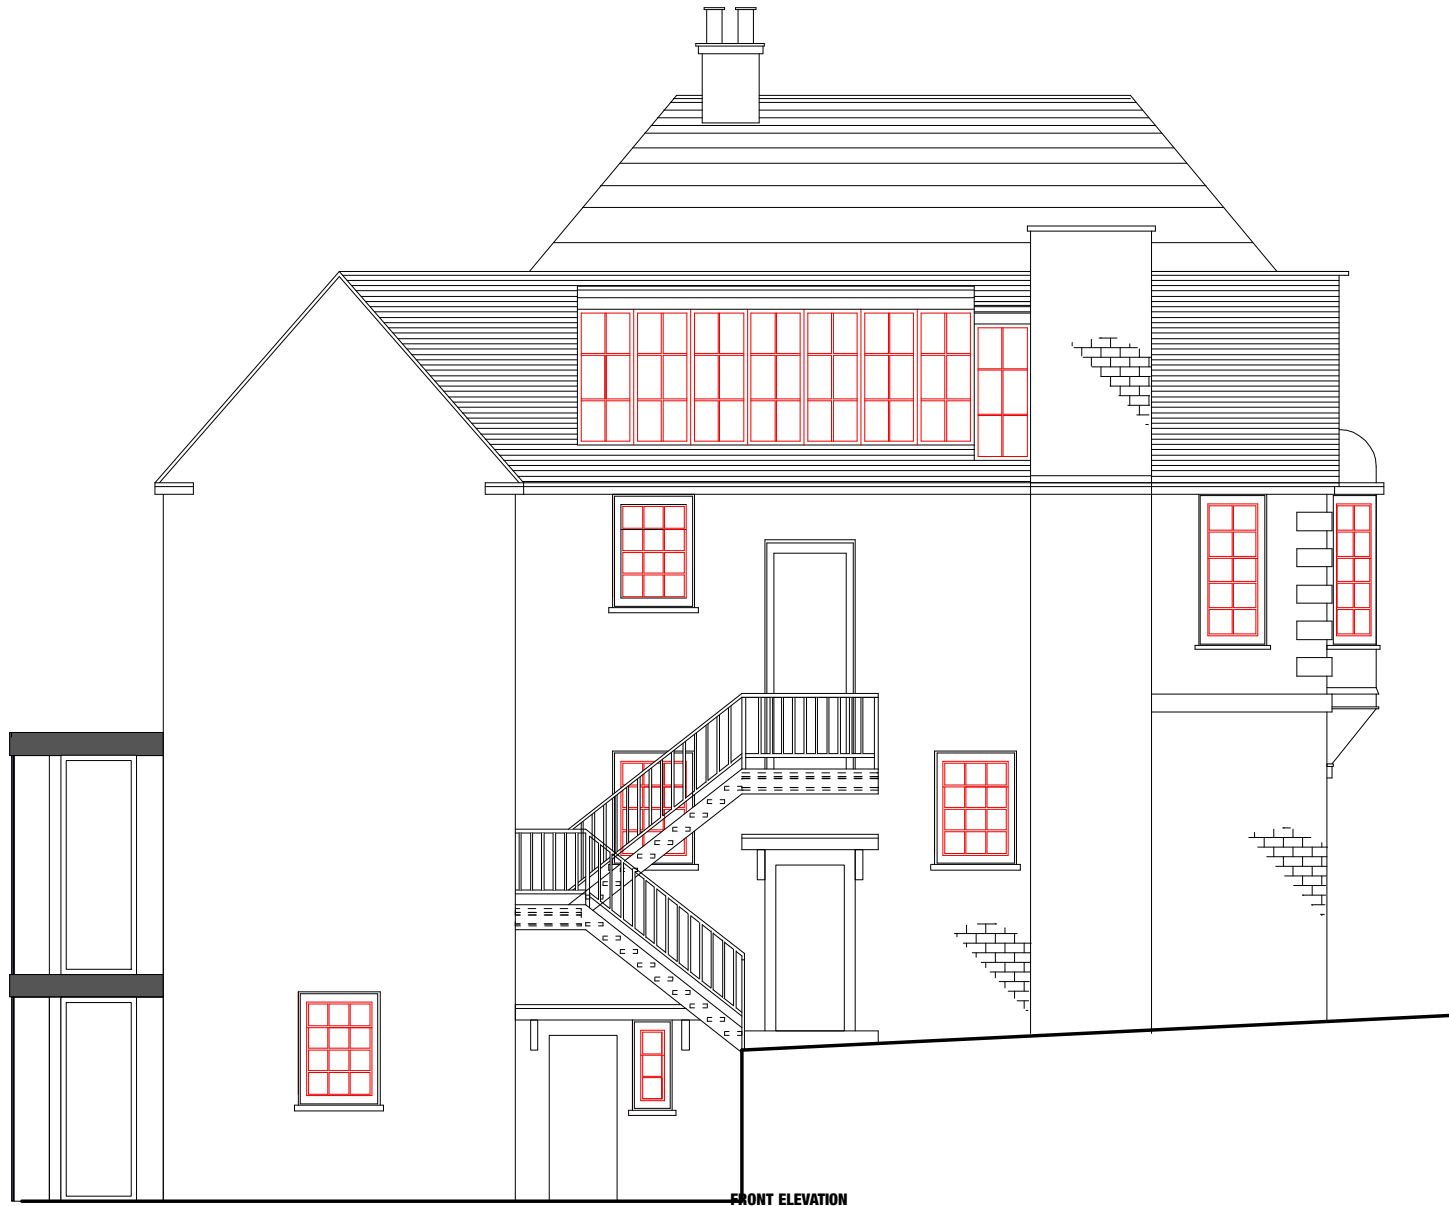

45 REDINGTON ROAD LONDON NW3 7RA

LEGEND

■ - NEW

PLANS

06 - PROPOSED SIDE FAÇADE

DRAWING NAME

RadWindows@Camden110111

DRAWING No.

1/100

NW37RA11

12/01
2011

00

SCALE :

PROJ No.

DATED :

REV. No.

FRONT ELEVATION