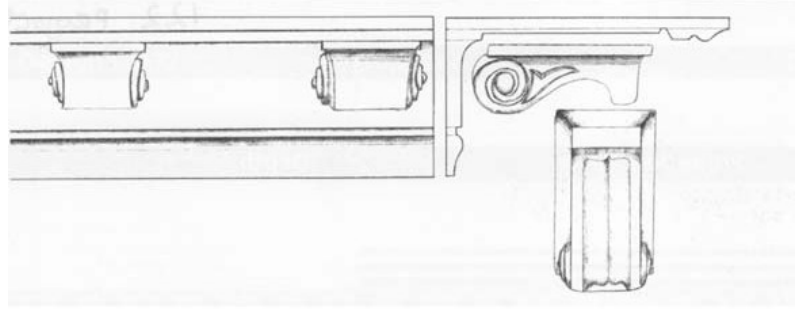

CORNICE TYPE A

Entrance Hall

London Fine Art Plaster
Design LFA67
Projection 203mm
Depth 113mm

CORNICE TYPE B

Drawing Room

London Fine Art Plaster
Design LFA62
Projection 295mm
Depth 137mm

CORNICE TYPE C

First Floor rooms

Butcher Plasterworks
Design LV404
Projection 175mm
Depth 55mm