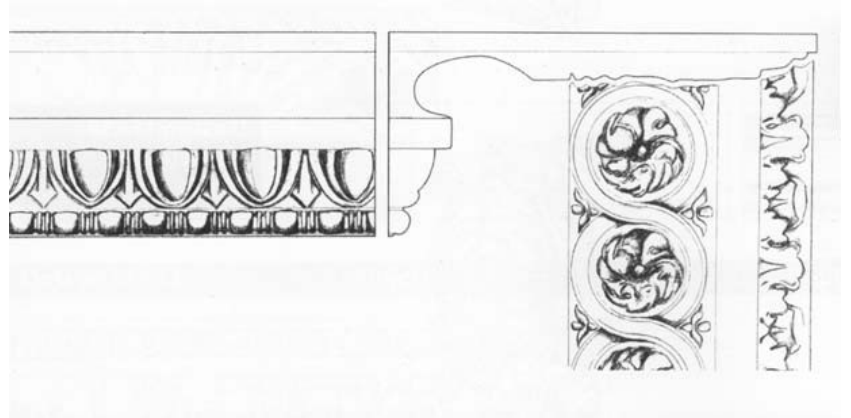

CORNICE TYPE A

Entrance Hall

London Fine Art Plaster
Design LFA67
Projection 203mm
Depth 113mm

CORNICE TYPE B

Drawing Room

London Fine Art Plaster
Design LFA62
Projection 295mm
Depth 137mm

CORNICE TYPE C

First Floor rooms

Butcher Plasterworks
Design LV404
Projection 175mm
Depth 55mm