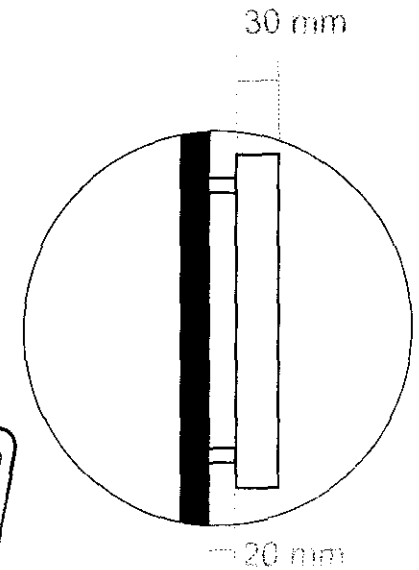

# Fascia Sign detail

specialist  
Interior Contracts

Aluminium tray sign  
with 20mm built up letters  
with halo illumination to rear

Reflex blue & white

Typical View

RECEIVED  
17 MAR 2011