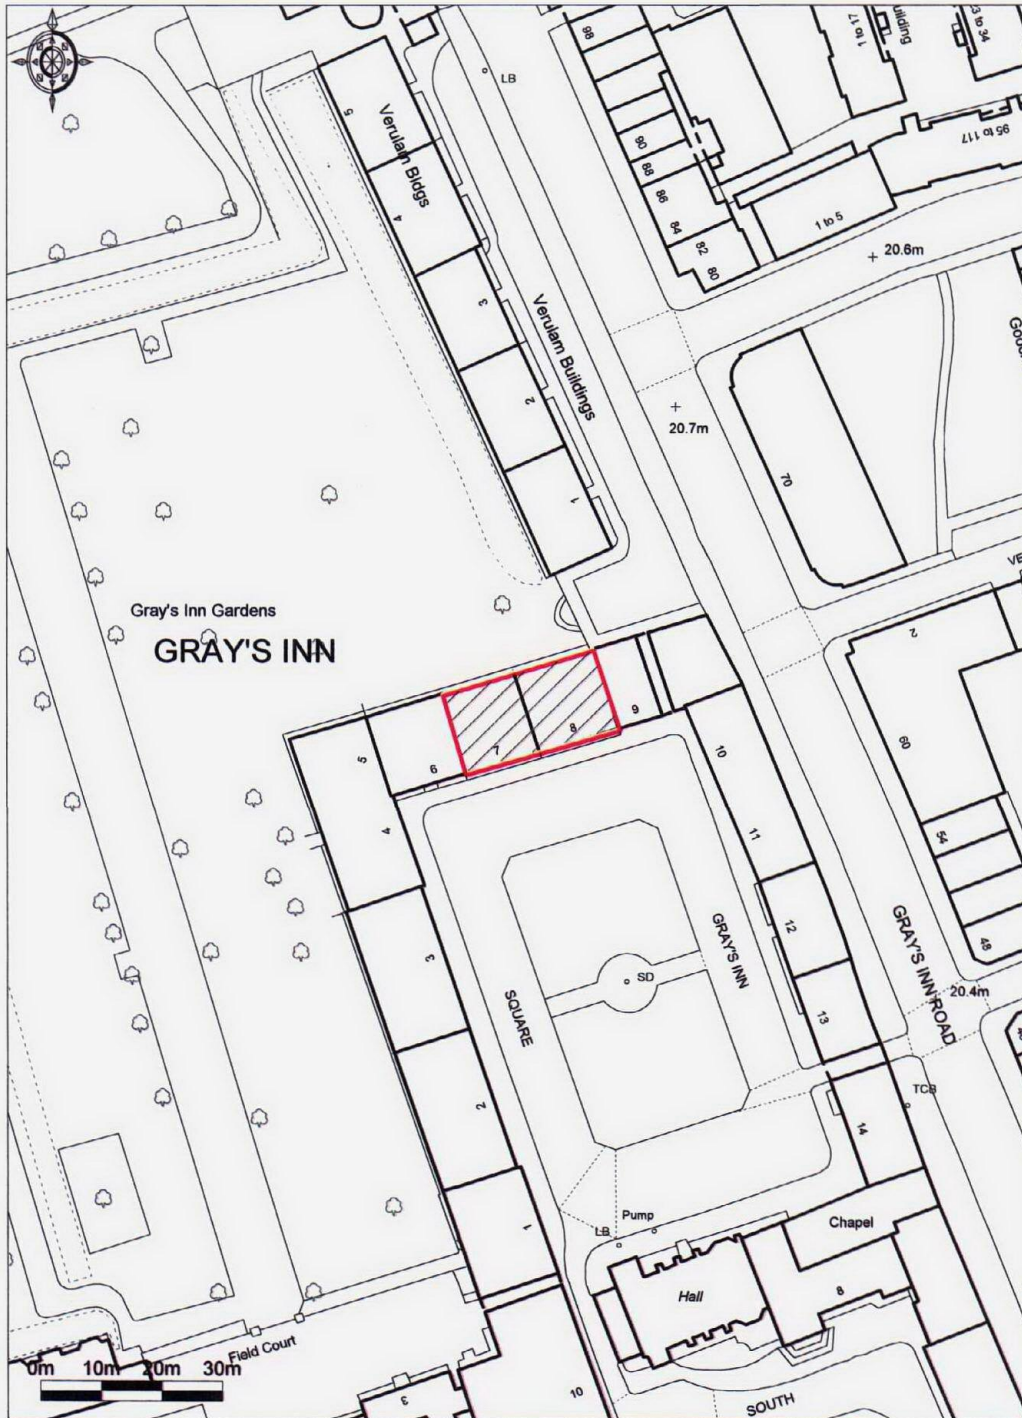

7-8 Gray's Inn Square
London
WC1R 5JQ

Site Plan
RECEIVED 24 MAR 2011

02B085260