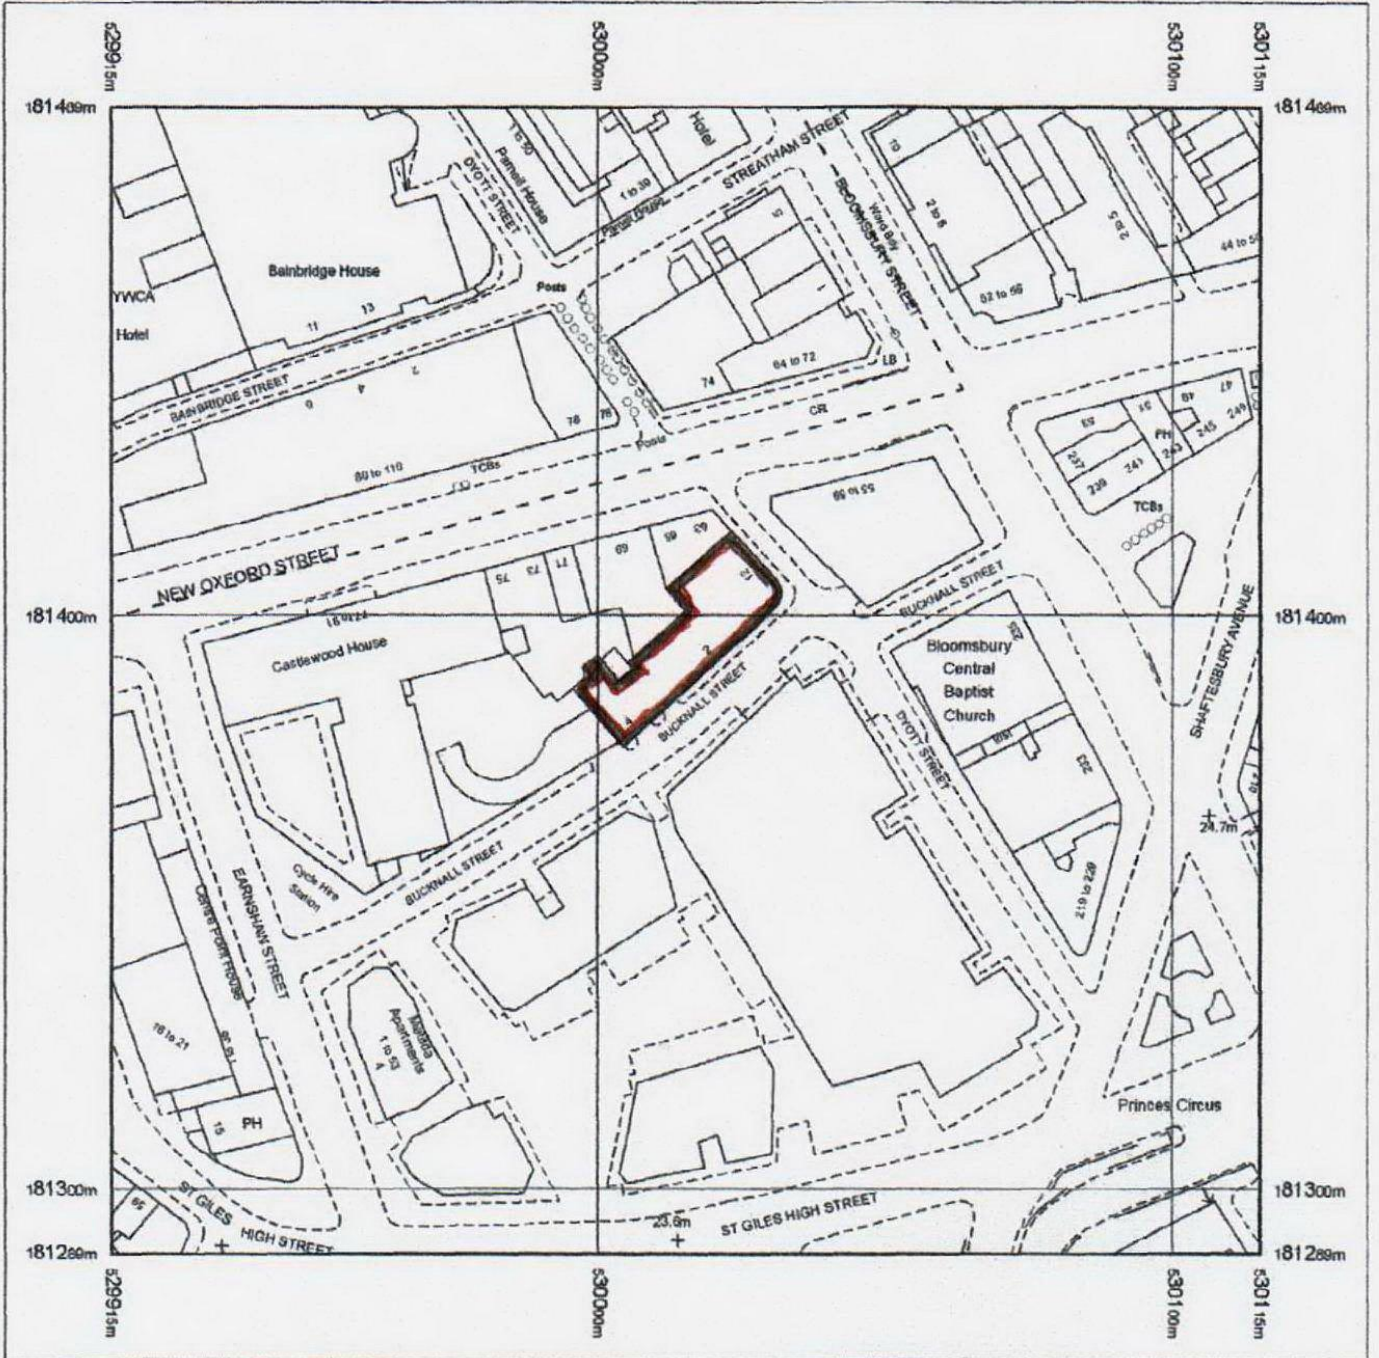

File copy

Produced 18.01.2011 from the Ordnance Survey National Geographic Database and incorporating surveyed revision available at this date. © Crown Copyright 2011.

Reproduction in whole or part is prohibited without the prior permission of Ordnance Survey.

Ordnance Survey, the OS Symbol and OS Sitemap are registered trademarks of Ordnance Survey, the national mapping agency of Great Britain.

The representation of a road, track or path is no evidence of a right of way.

The representation of features as lines is no evidence of a property boundary.

Scale 1:1250

Supplied by: **Latitude - Southampton**
Serial number: 04Q41800
Centre coordinates: 530015.25 181388.63

Further information can be found on the OS Sitemap Information leaflet or the Ordnance Survey web site:
www.ordnancesurvey.co.uk