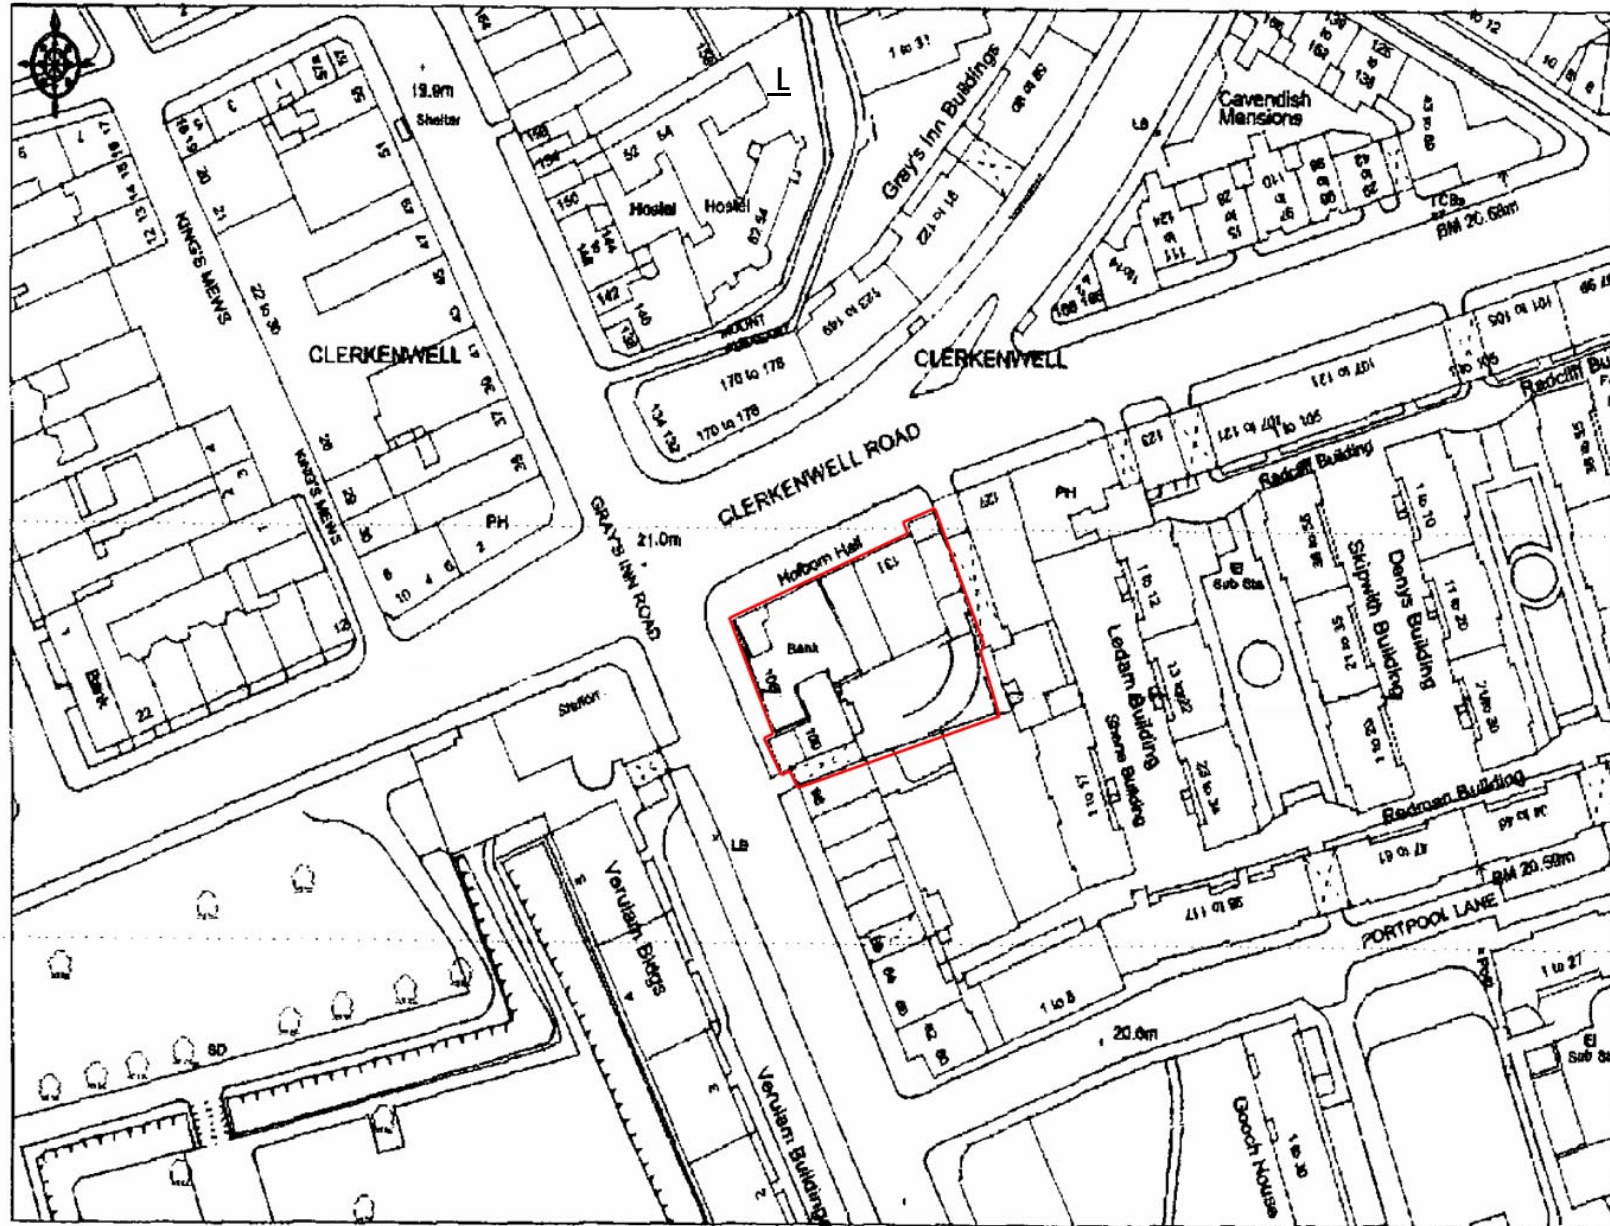

SITE LOCATION PLAN (1:1250) – 100 GRAY'S INN ROAD WC1X 8A

© Crown copyright 2005. All rights reserved. Licence Number 100020049. Survey Scale - 1:1250. Planned Scale - 1:1250

**KEY**

 Site owned by applicant