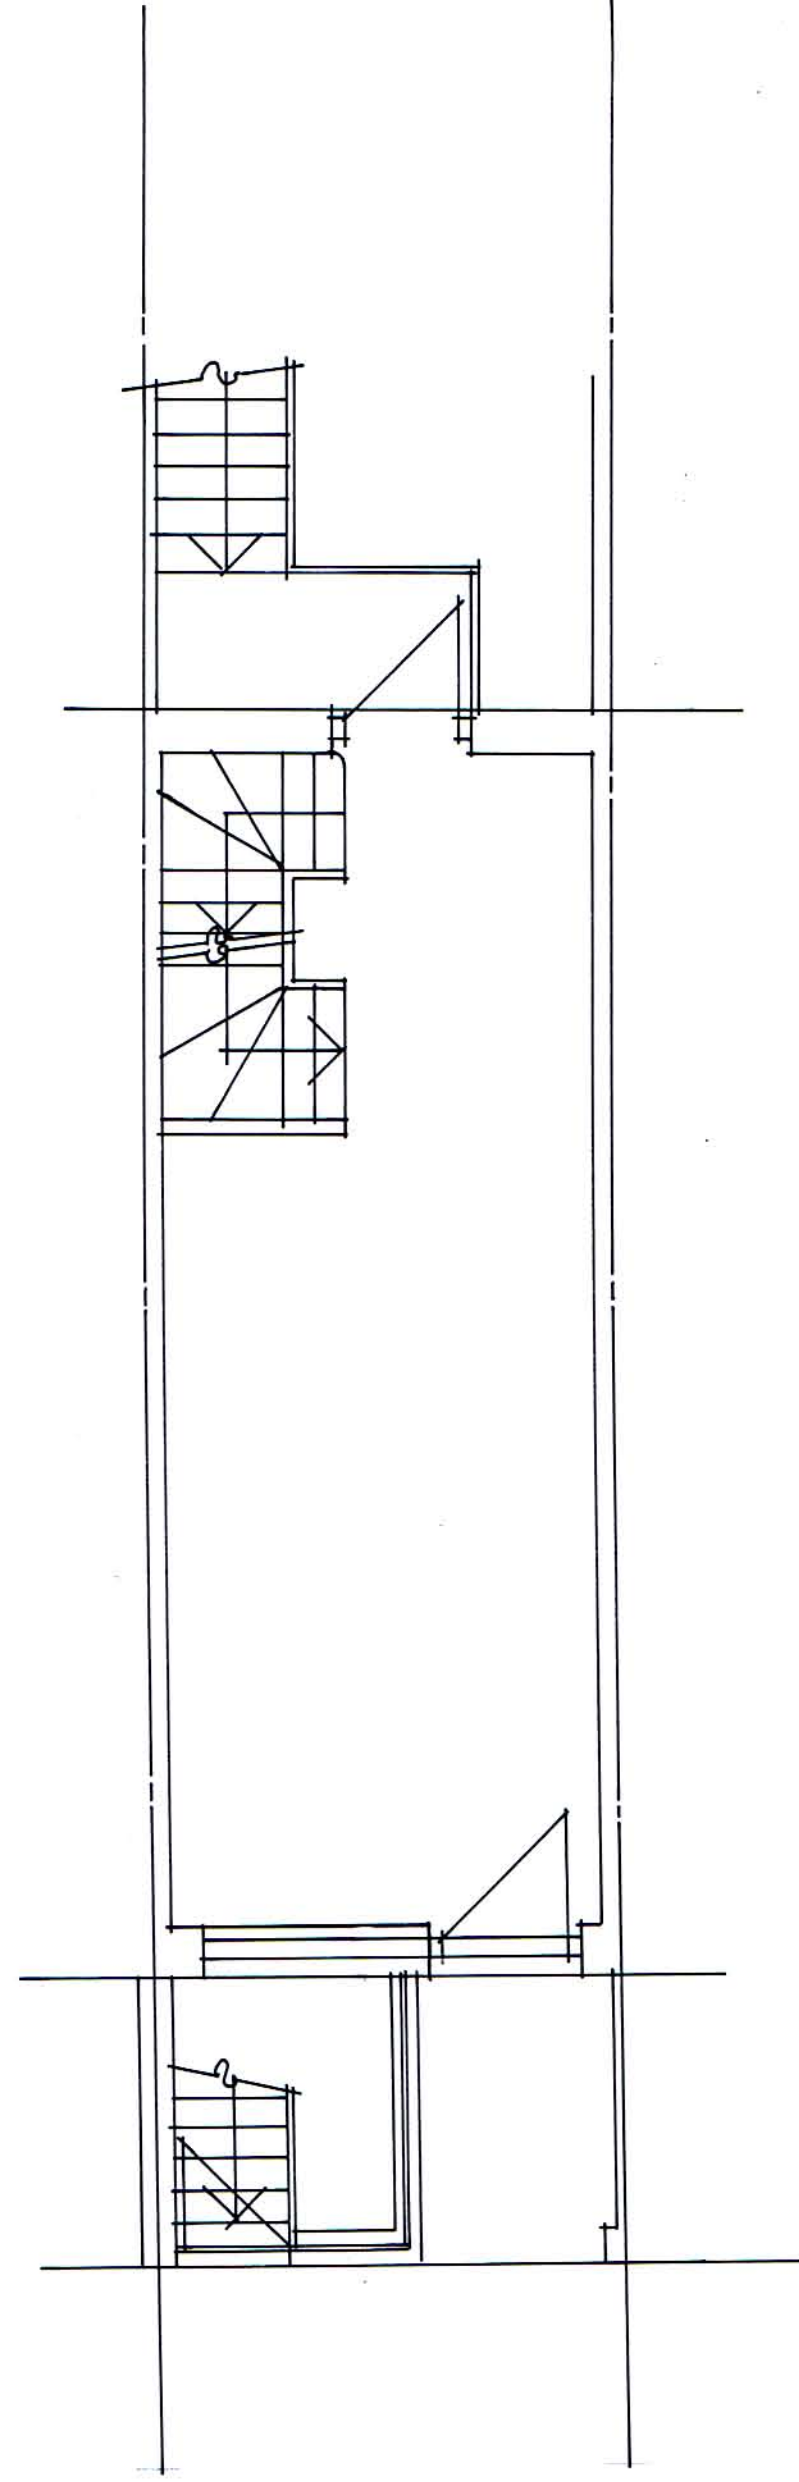

EXISTING BASEMENT
store

EXISTING GROUND FLOOR
shop

SCALE :

14 PRATT STREET LONDON NW1 0AB

EXISTING BASEMENT / GROUND FLOOR PLANS

scale : 1 : 50

date : 7/01/11

DRG No. 14 PS / 01