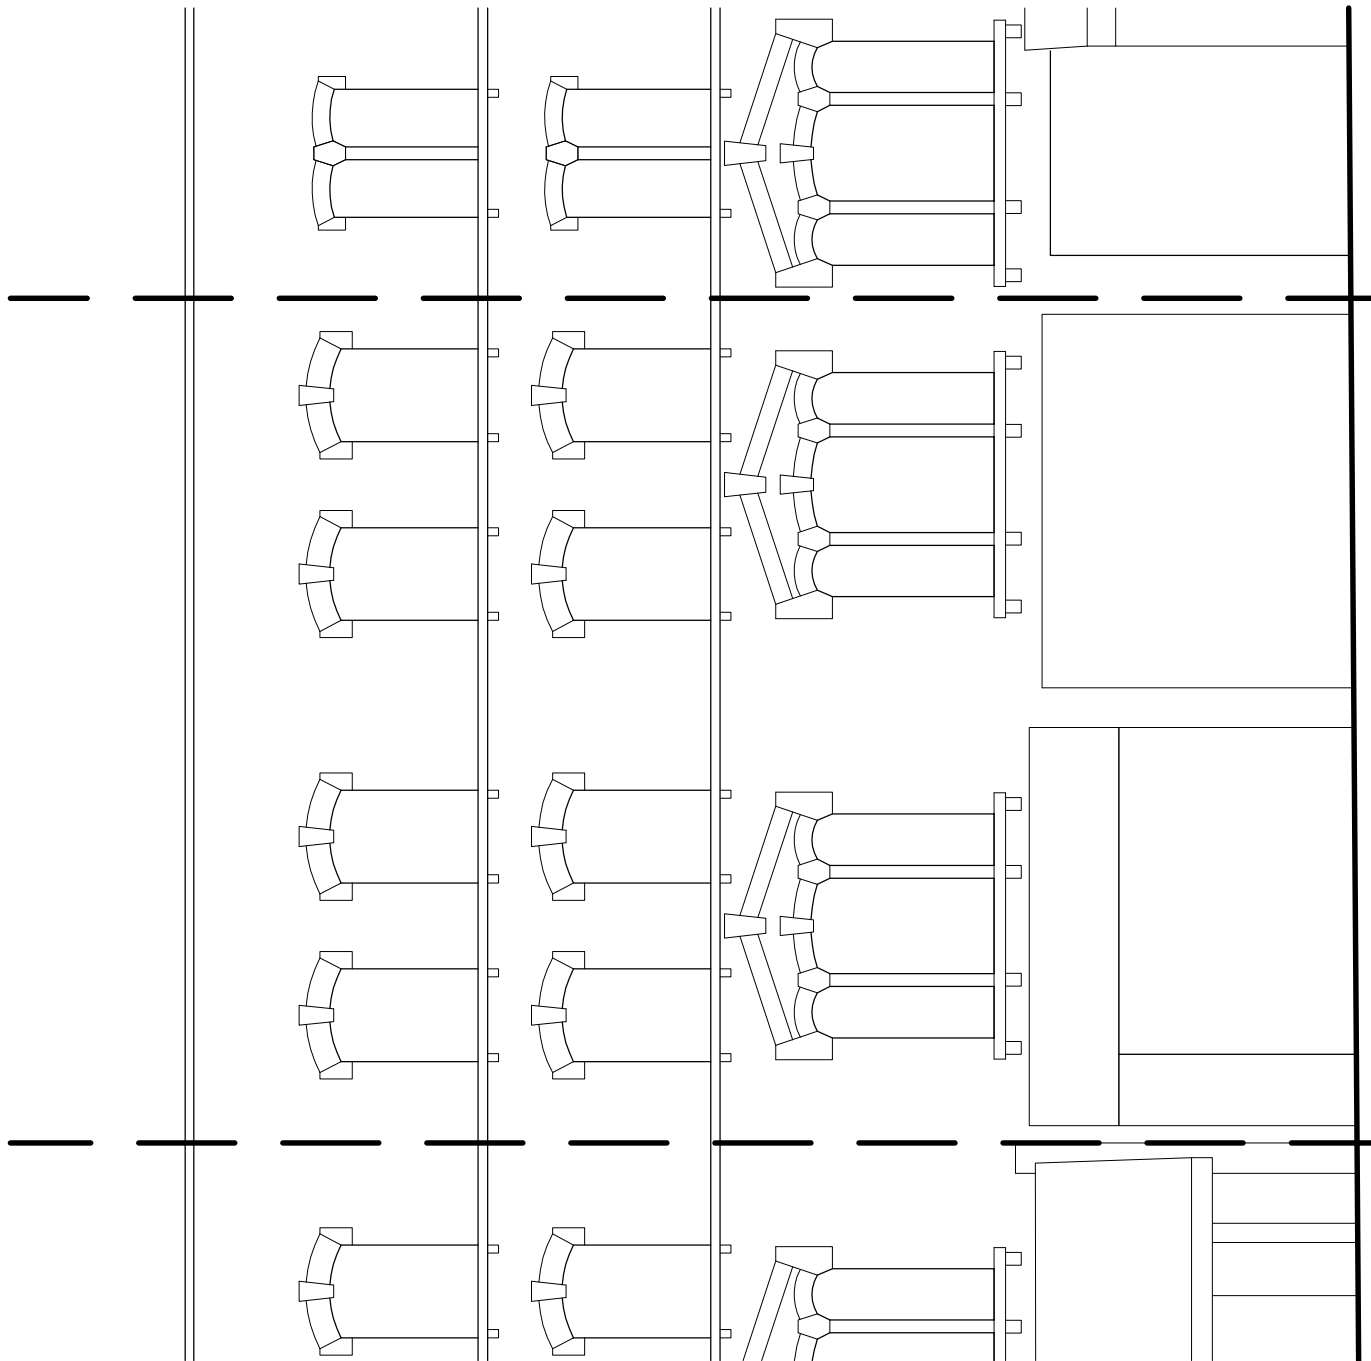

Proposed and existing elevations scaled from site photographs

Existing Elevation

THIS DRAWING IS THE PROPERTY OF BLOW UP MEDIA LTD., (COPYRIGHT IS RESERVED), THIS DRAWING IS ISSUED ON CONDITION THAT IT IS NOT COPIED, REPRODUCED, RETAINED OR DISCLOSED TO ANY UNAUTHORISE PERSON, EITHER WHOLLY OR INPART WITHOUT THE CONSENT IN WRITING OF BLOW UP MEDIA LTD., - DESIGN DEVELOPMENT DEPARTMENT.

A4

The Media Centre, 6th Floor
3 - 8 Carburton Street,
London W1W 5AJ

Phone +44 (0)20 7307 70 20
Fax +44 (0)20 7307 70 30
www.blowup-media.co.uk

PROJECT: 11-13 Camden High St
TITLE: Existing Elevation
Scale: 1:100 DATE: FEB2010
DRAWING NO. 002