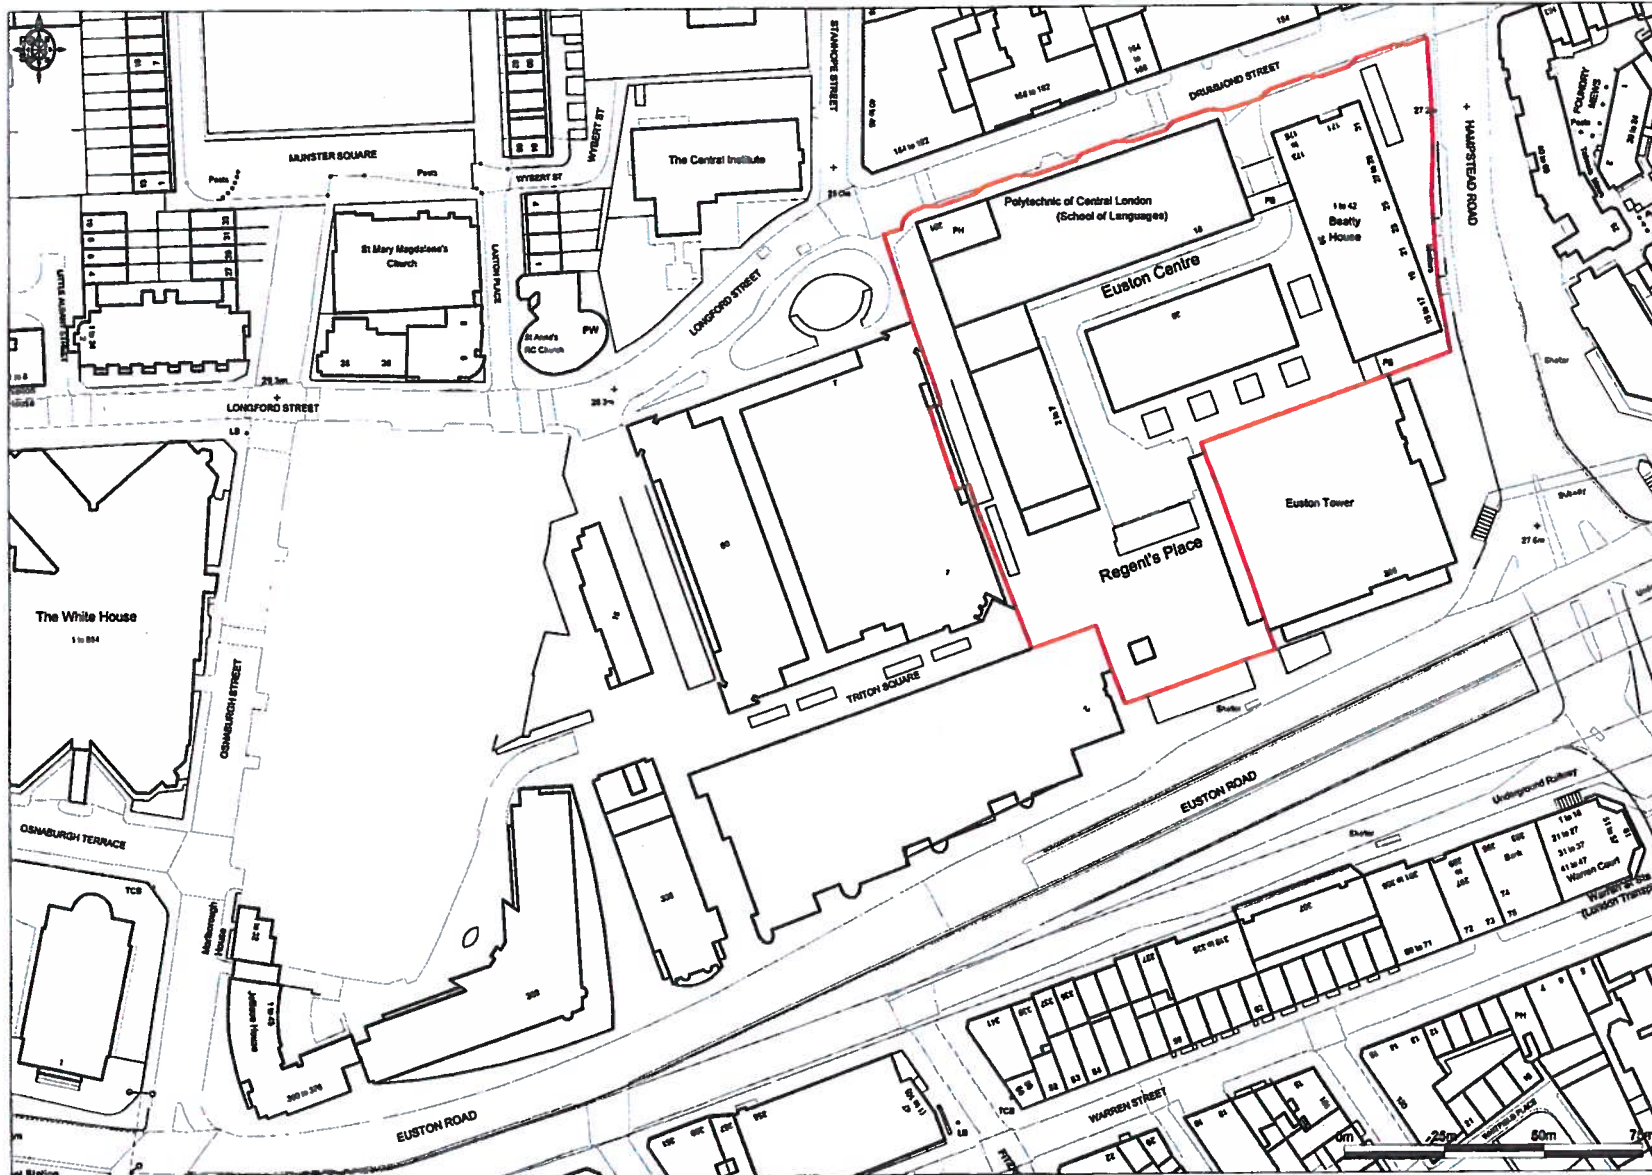

**Site Plan : DP1**  
**Regents Place, North East Quadrant**  
**London, NW1**

© Crown Copyright 2008. All rights reserved. Licence number 100020449. Plotod Scale - 1:1250

Date: November 2008